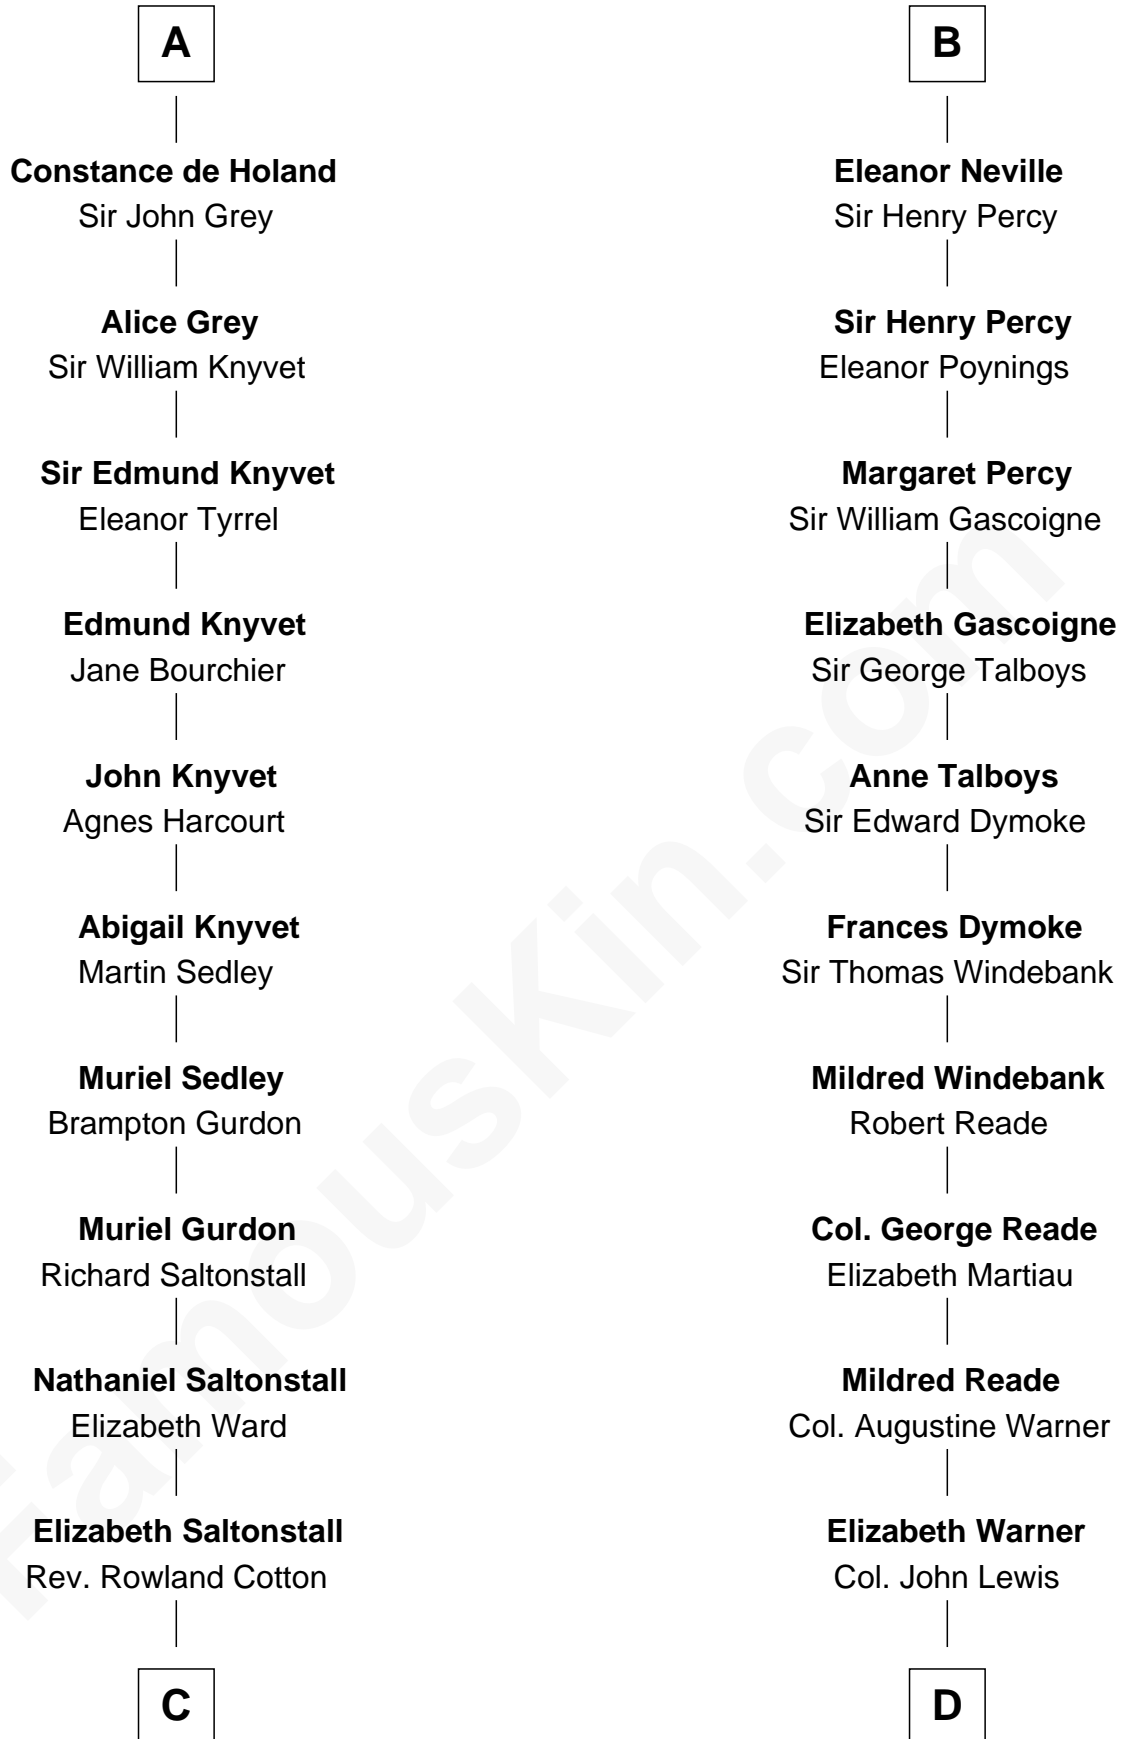

### Meriwether Lewis

*Lewis and Clark Expedition*

**Pedro II, King of Aragon**

Maria of Montpellier

**James I, King of Aragon**

Yolanda of Hungary

**Isabella of Aragon**

Philip III, King of France

**Elizabeth of Lancaster**

John de Holand

**A**

**James I, King of Aragon**

Yolanda of Hungary

**Isabella of Aragon**

Philip III, King of France

**King Philip IV of France**

Joan of Navarre

**Isabella of France**

Edward II, King of England

**Edward III, King of England**

Philippa of Hainault

**John of Gaunt**

Katherine Roet

**Joan Beaufort**

Sir Ralph Neville

**B**

**C**

**Joanna Cotton**  
Rev. John Brown

**Elizabeth Brown**  
John Chipman

**Elizabeth Chipman**  
William Gray

**Horace Gray**  
Harriet Upham

**Horace Gray**  
*U.S. Supreme Court Justice*