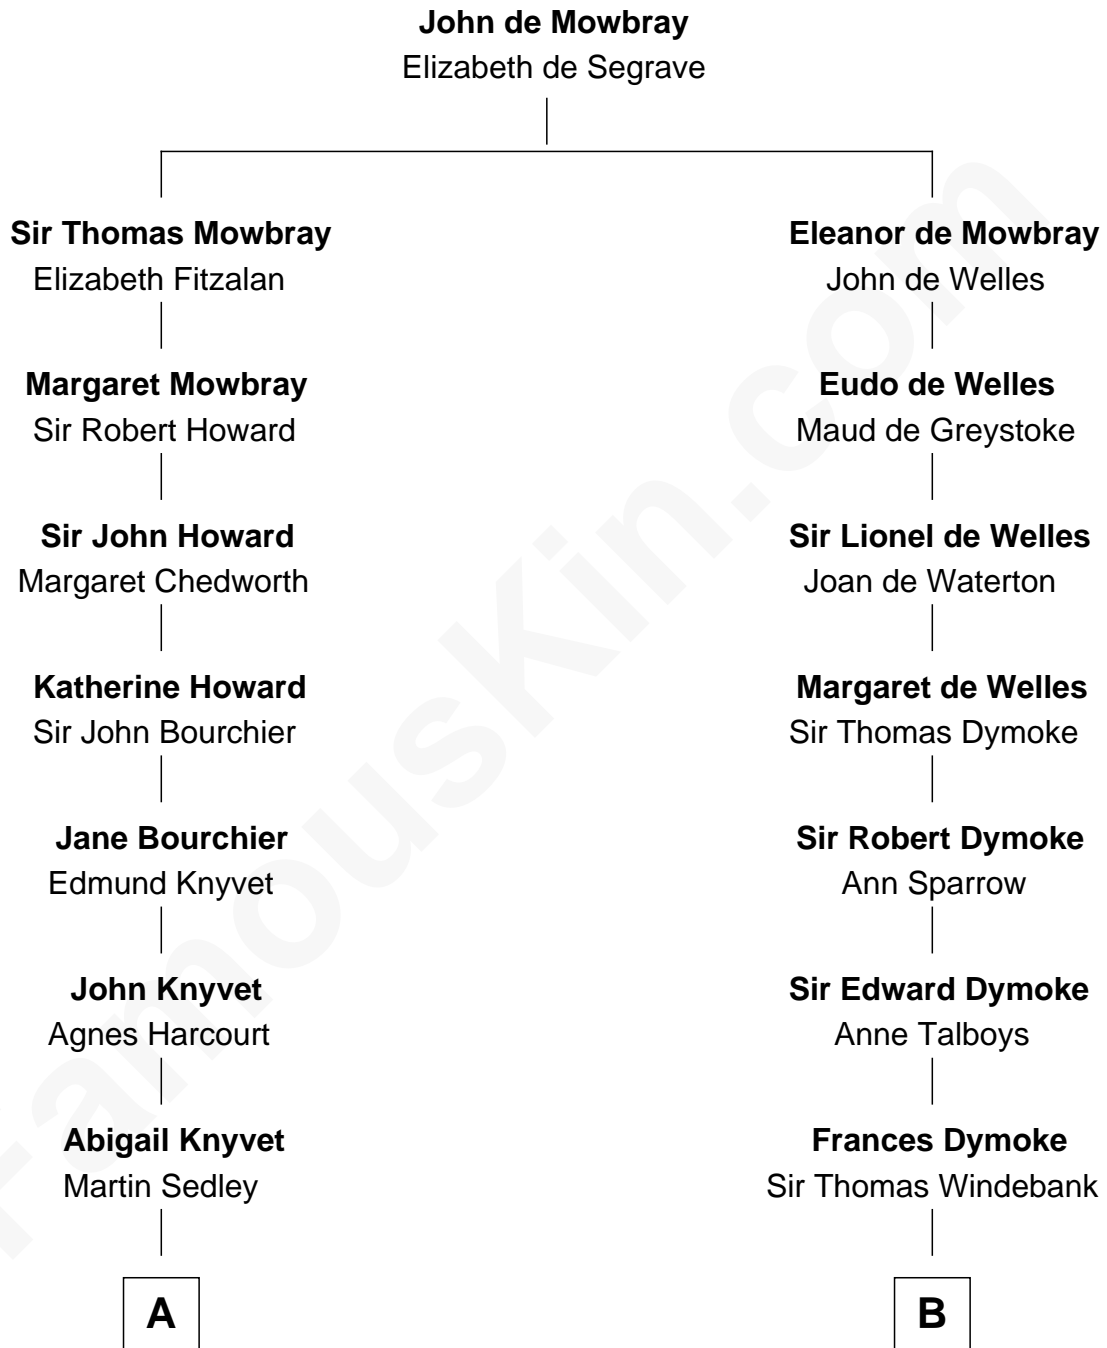

FamousKin.com

Relationship Chart of Horace Gray

U.S. Supreme Court Justice

13th cousin 2 times removed of

Meriwether Lewis

Lewis and Clark Expedition

A

Muriel Sedley
Brampton Gurdon

Horace Gray
U.S. Supreme Court Justice

B

Mildred Windebank
Robert Reade

Col. George Reade
Elizabeth Martiau

Mildred Reade
Col. Augustine Warner

Elizabeth Warner
Col. John Lewis

Col. Robert Lewis
Jane Meriwether

William Lewis
Lucy Meriwether

Meriwether Lewis
Lewis and Clark Expedition