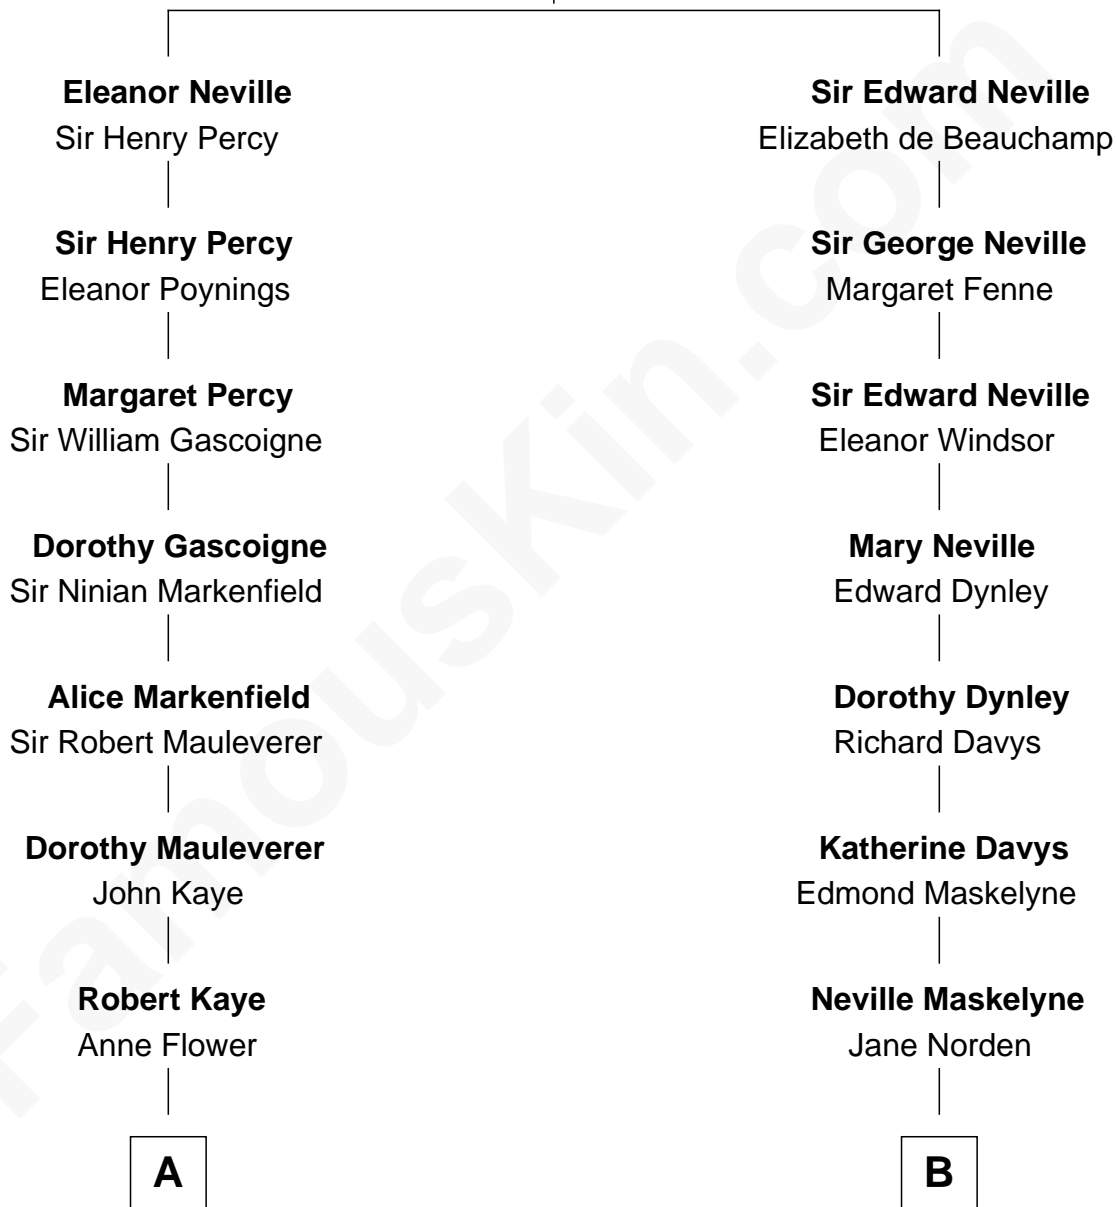

## Relationship Chart of

### Horace Gray

*U.S. Supreme Court Justice*

13th cousin 2 times removed of

### Lytton Strachey

*Author and Co-Founder of Bloomsbury Group*

**Sir Ralph Neville**

Joan Beaufort

**A**

**Grace Kaye**  
Richard Saltonstall

**Richard Saltonstall**  
Muriel Gurdon

**Nathaniel Saltonstall**  
Elizabeth Ward

**Elizabeth Saltonstall**  
Rev. Rowland Cotton

**Joanna Cotton**  
Rev. John Brown

**Elizabeth Brown**  
John Chipman

**Elizabeth Chipman**  
William Gray

**Horace Gray**  
Harriet Upham

**Horace Gray**  
*U.S. Supreme Court Justice*