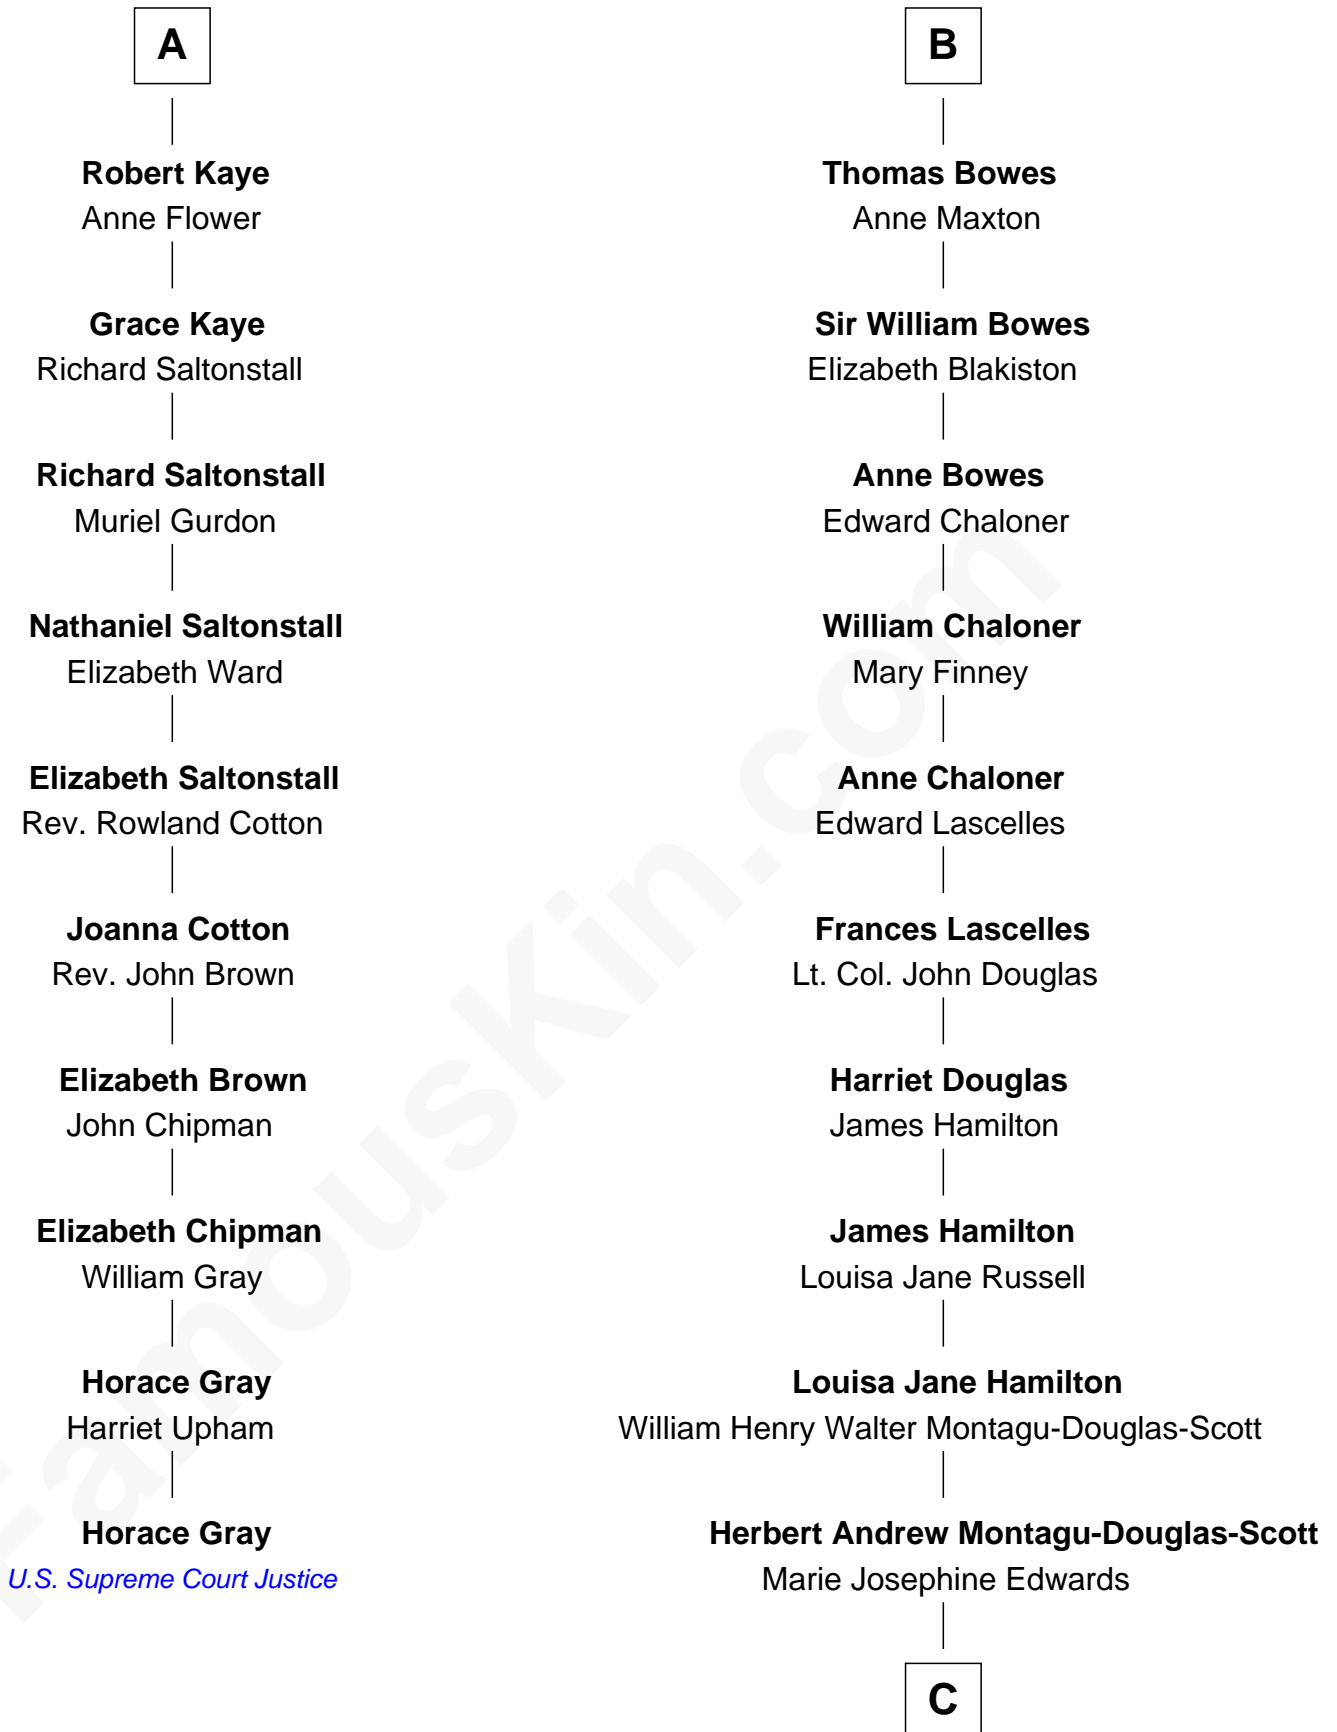

FamousKin.com

Relationship Chart of

Horace Gray

U.S. Supreme Court Justice

16th cousin 3 times removed of

Sarah Ferguson

Duchess of York

Sir Roger de Clifford

Maud de Beauchamp

C

—
Marian Louisa Montagu-Douglas-Scott

Andrew Henry Ferguson

—
Ronald Ivor Ferguson

Susan Mary Wright

—
Sarah Ferguson

Duchess of York