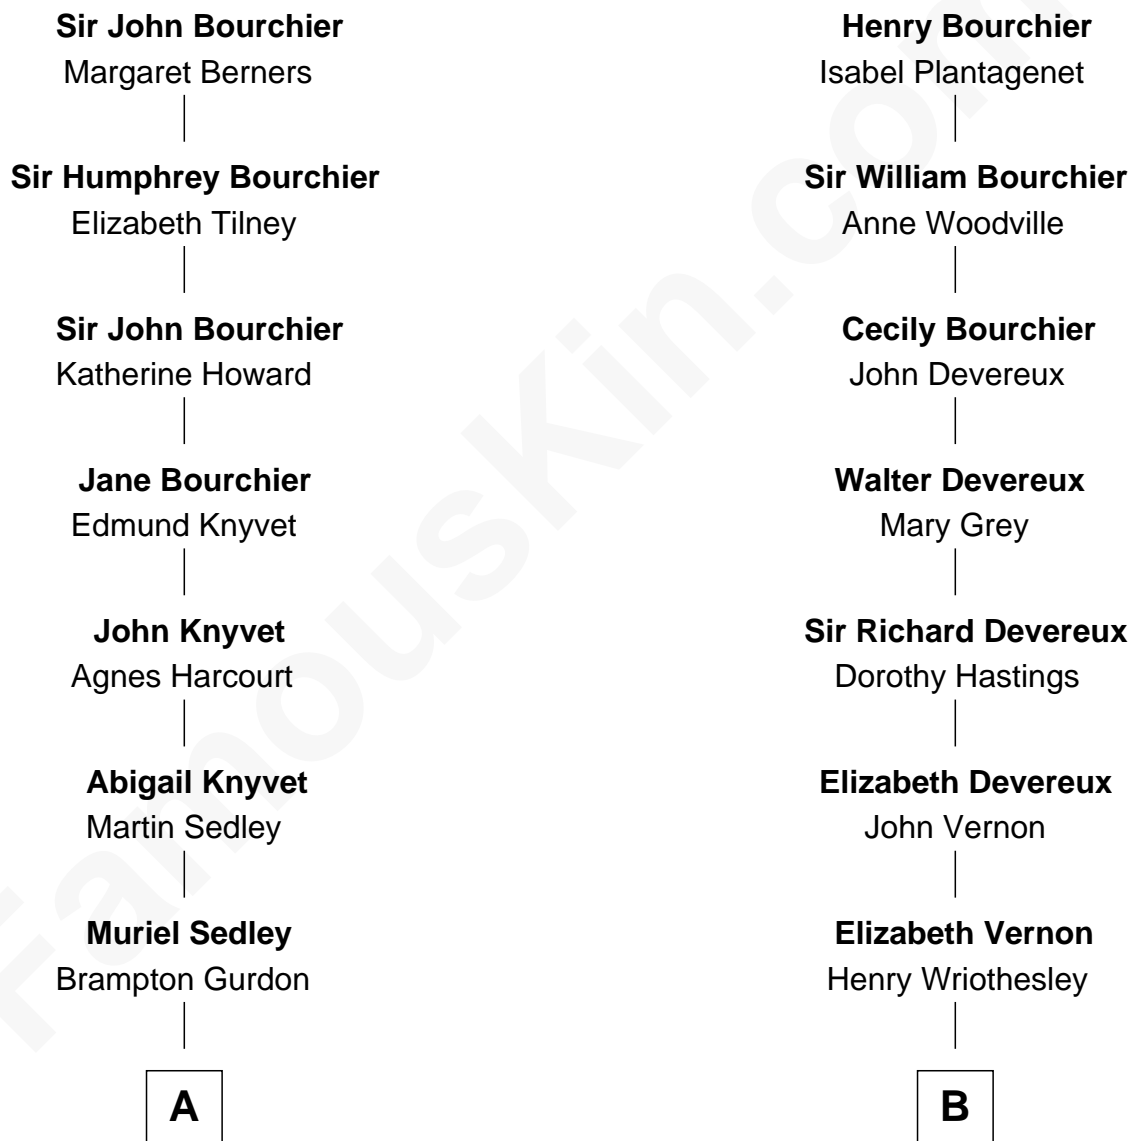

# FamousKin.com Relationship Chart of

**Horace Gray**

*U.S. Supreme Court Justice*

14th cousin 4 times removed of

**Sarah Ferguson**

*Duchess of York*

**Sir William Bouchier**

Anne Plantagenet

C

Ronald Ivor Ferguson

Susan Mary Wright

Sarah Ferguson

*Duchess of York*

FamousKin.com