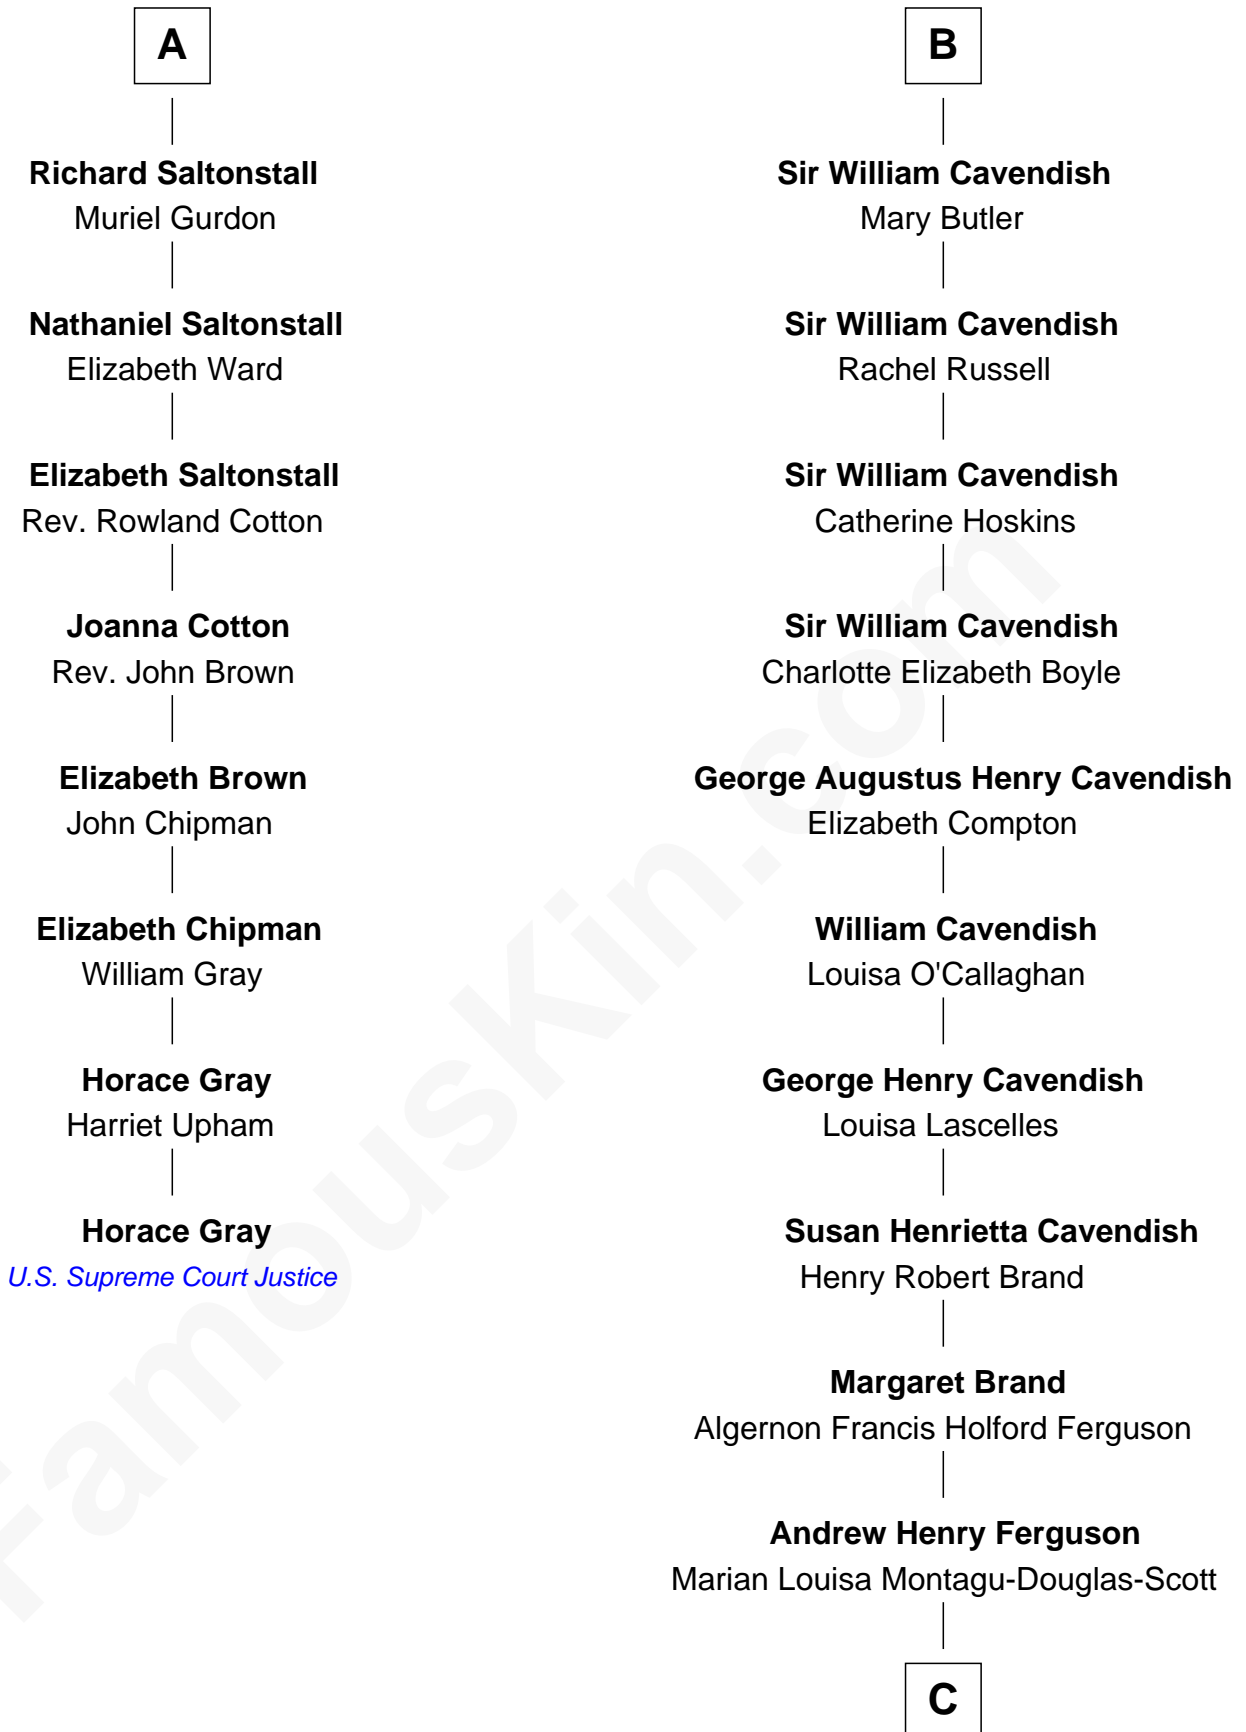

FamousKin.com

Relationship Chart of

Horace Gray

U.S. Supreme Court Justice

14th cousin 4 times removed of

Sarah Ferguson

Duchess of York

Sir Thomas Chaworth

Isabel Aylesbury

C

Ronald Ivor Ferguson

Susan Mary Wright

Sarah Ferguson

Duchess of York

FamousKin.com