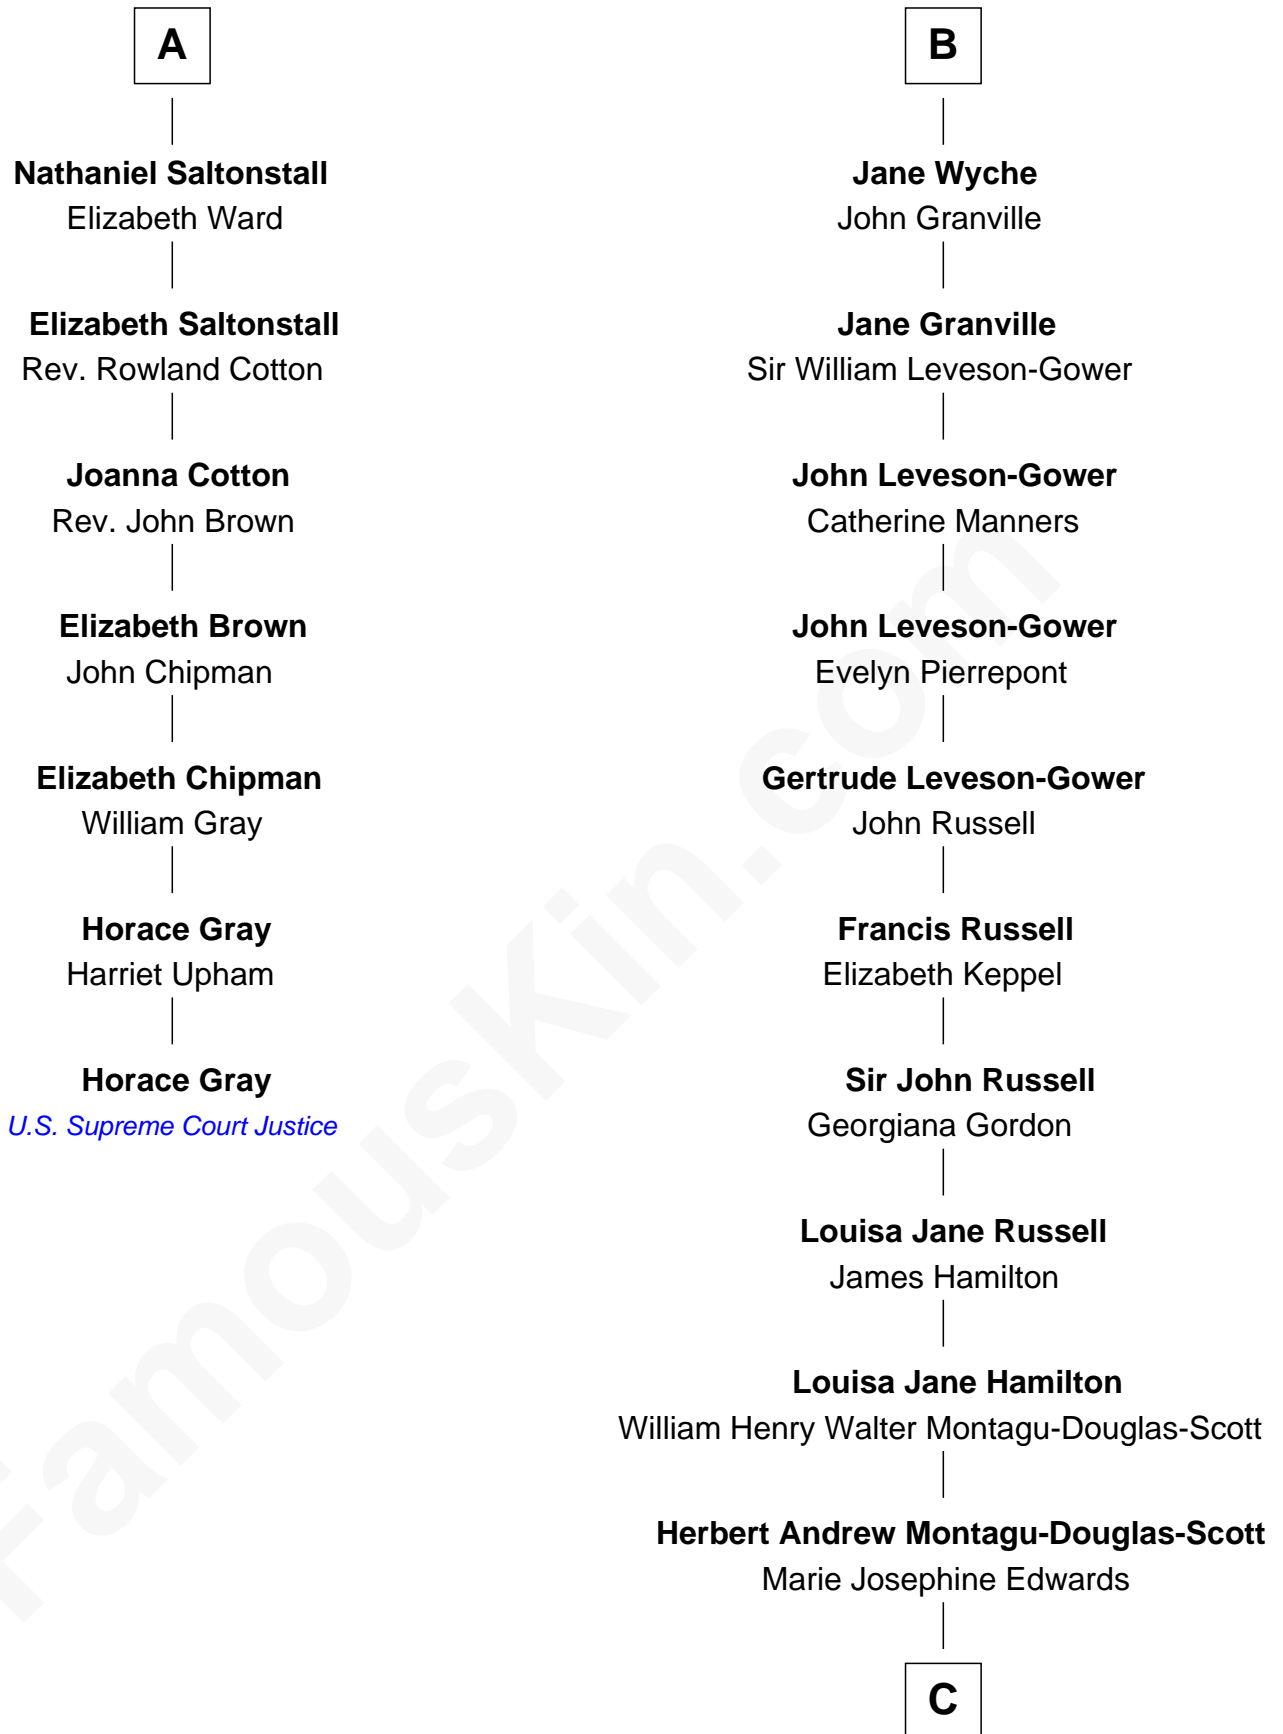

FamousKin.com

Relationship Chart of

Horace Gray

U.S. Supreme Court Justice

13th cousin 6 times removed of

Sarah Ferguson

Duchess of York

Thomas Stonor

Joan de la Pole

C

Marian Louisa Montagu-Douglas-Scott

Andrew Henry Ferguson

Ronald Ivor Ferguson

Susan Mary Wright

Sarah Ferguson

Duchess of York