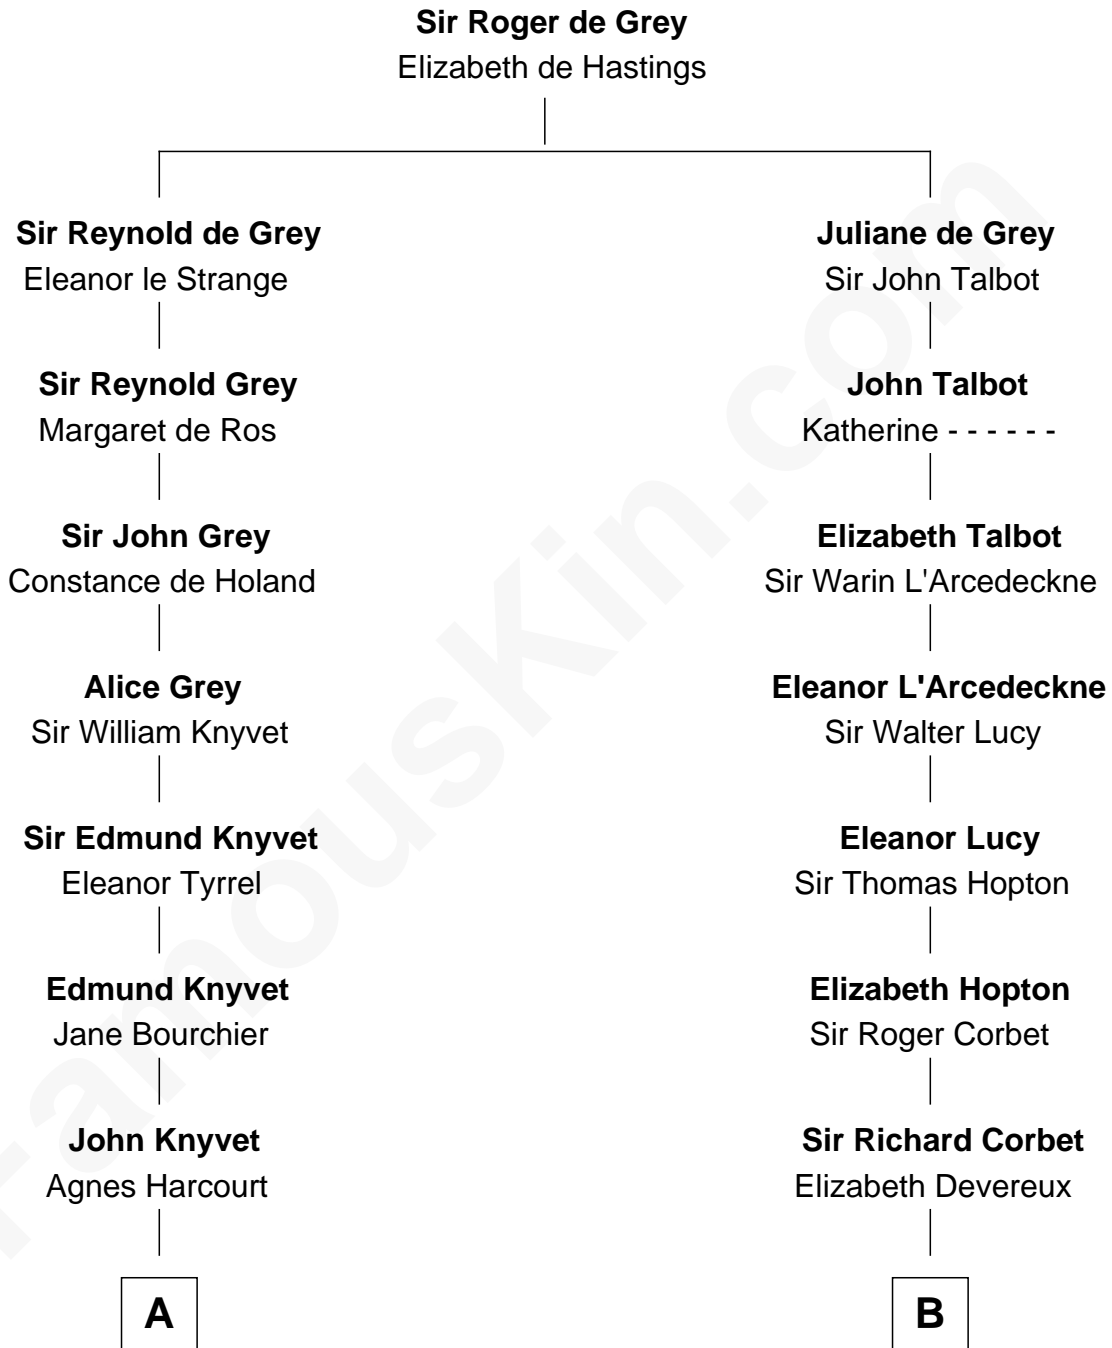

FamousKin.com

Relationship Chart of

Horace Gray

U.S. Supreme Court Justice

16th cousin 3 times removed of

Olivia De Havilland

Movie Actress

C

—
Margaret Letitia Molesworth

Charles Richard De Havilland

—
Walter Augustus De Havilland

Lillian Augusta Ruse

—
Olivia De Havilland

Movie Actress

FamousKin.com