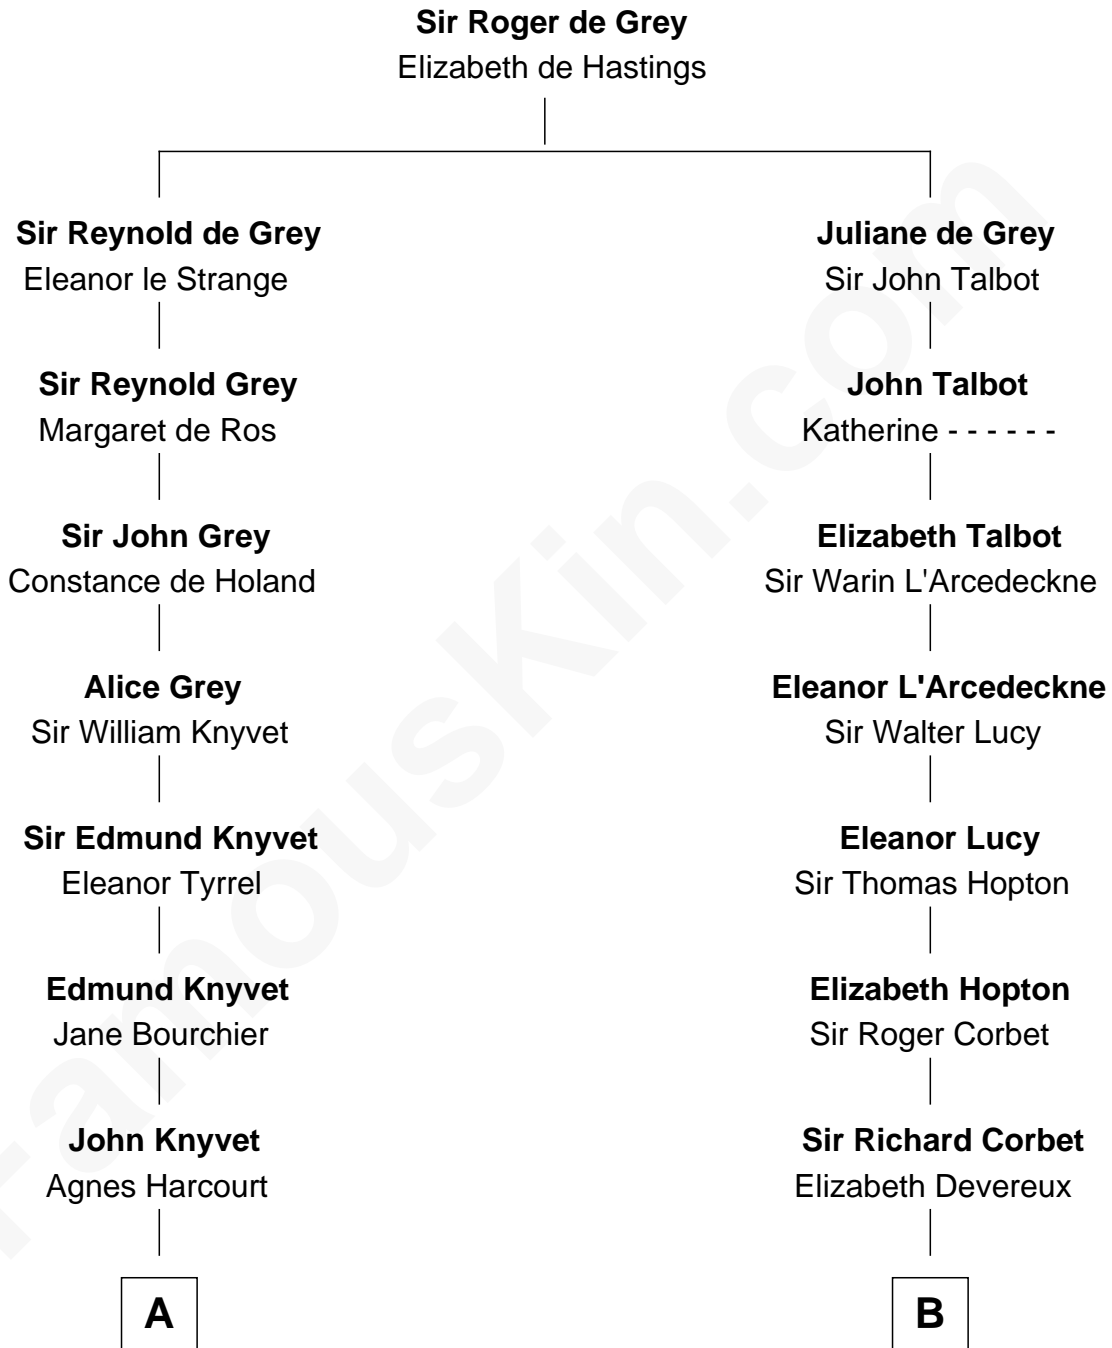

FamousKin.com

Relationship Chart of

Horace Gray

U.S. Supreme Court Justice

16th cousin 3 times removed of

Joan Fontaine

Movie Actress

C

—
Margaret Letitia Molesworth
Charles Richard De Havilland

—
Walter Augustus De Havilland
Lillian Augusta Ruse

—
Joan Fontaine
Movie Actress

FamousKin.com