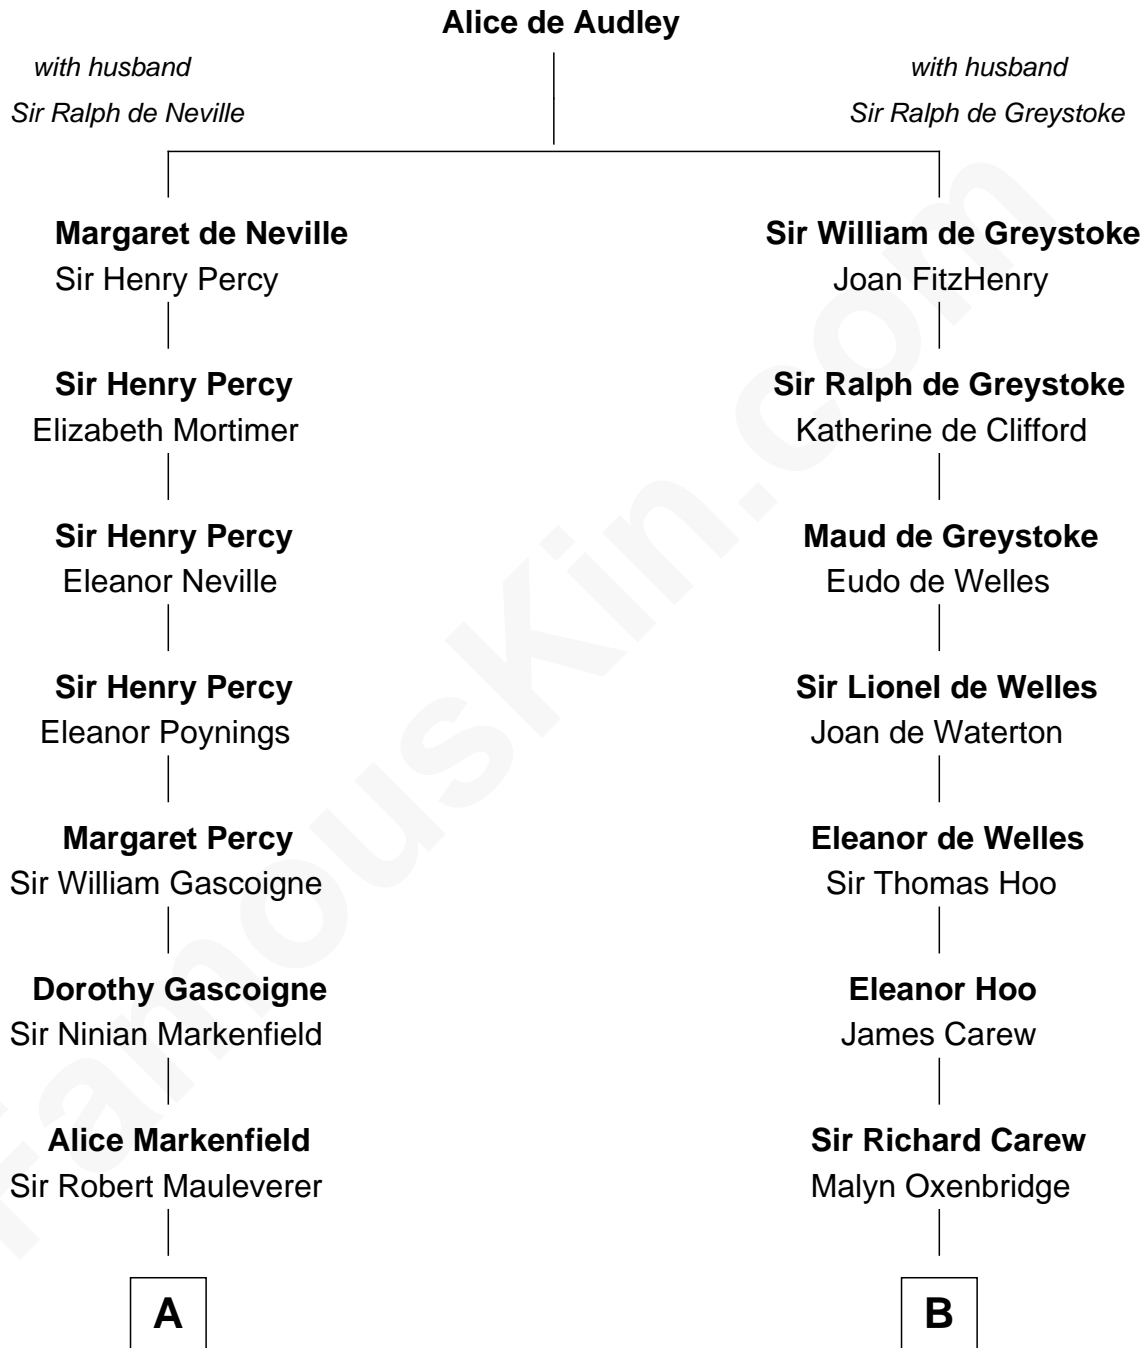

FamousKin.com

Relationship Chart of

Horace Gray

U.S. Supreme Court Justice

17th cousin 1 time removed of

Joan Fontaine

Movie Actress

C

Walter Augustus De Havilland

Lillian Augusta Ruse

Joan Fontaine

Movie Actress

FamousKin.com