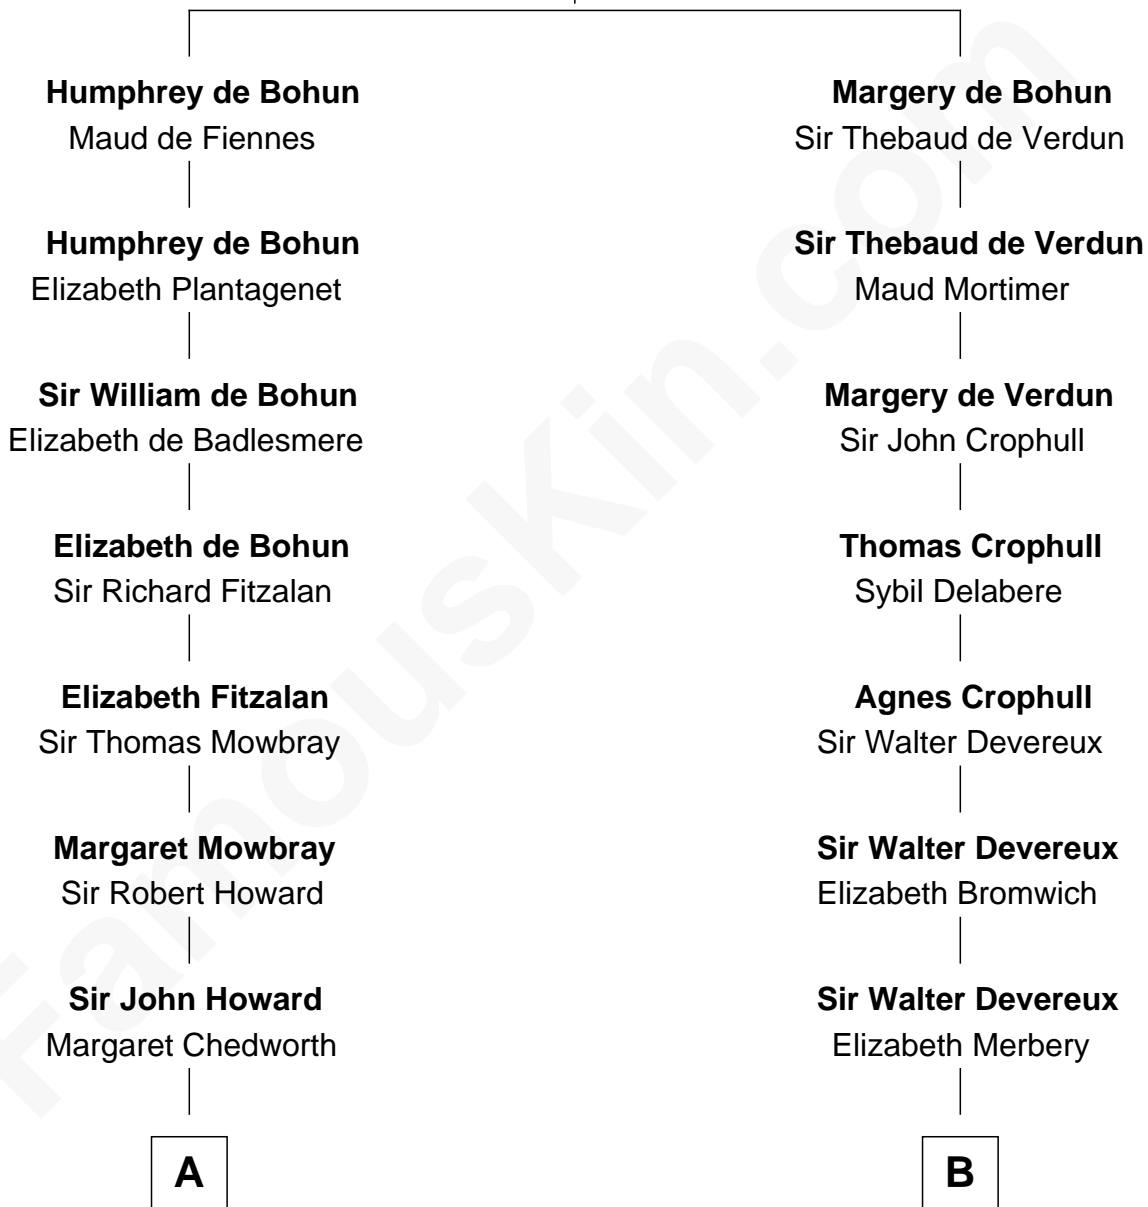

## Relationship Chart of

### Horace Gray

*U.S. Supreme Court Justice*

16th cousin 3 times removed of

### George Clinton

*4th U.S. Vice President*

**Sir Humphrey de Bohun**

Eleanor de Braiose

**C**

—  
**Elizabeth Chipman**

William Gray

—  
**Horace Gray**

Harriet Upham

—  
**Horace Gray**

*U.S. Supreme Court Justice*

FamousKin.com