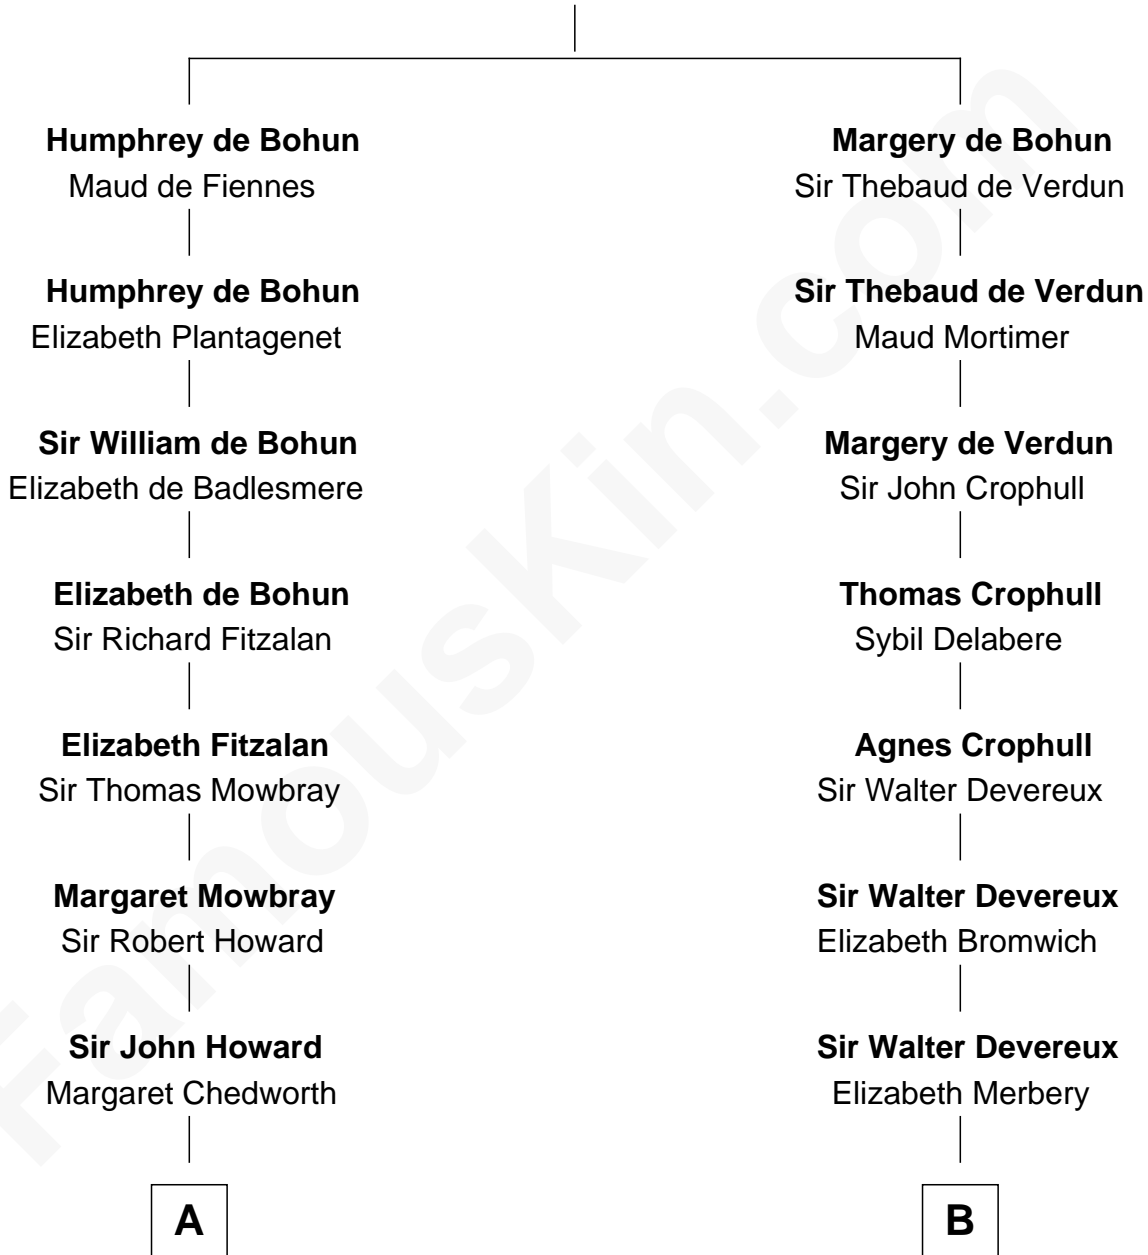

## Relationship Chart of

### Horace Gray

*U.S. Supreme Court Justice*

17th cousin 2 times removed of

### DeWitt Clinton

*6th Governor of New York*

**Sir Humphrey de Bohun**

Eleanor de Braiose

**C**

—  
**Elizabeth Chipman**

William Gray

—  
**Horace Gray**

Harriet Upham

—  
**Horace Gray**

*U.S. Supreme Court Justice*

FamousKin.com