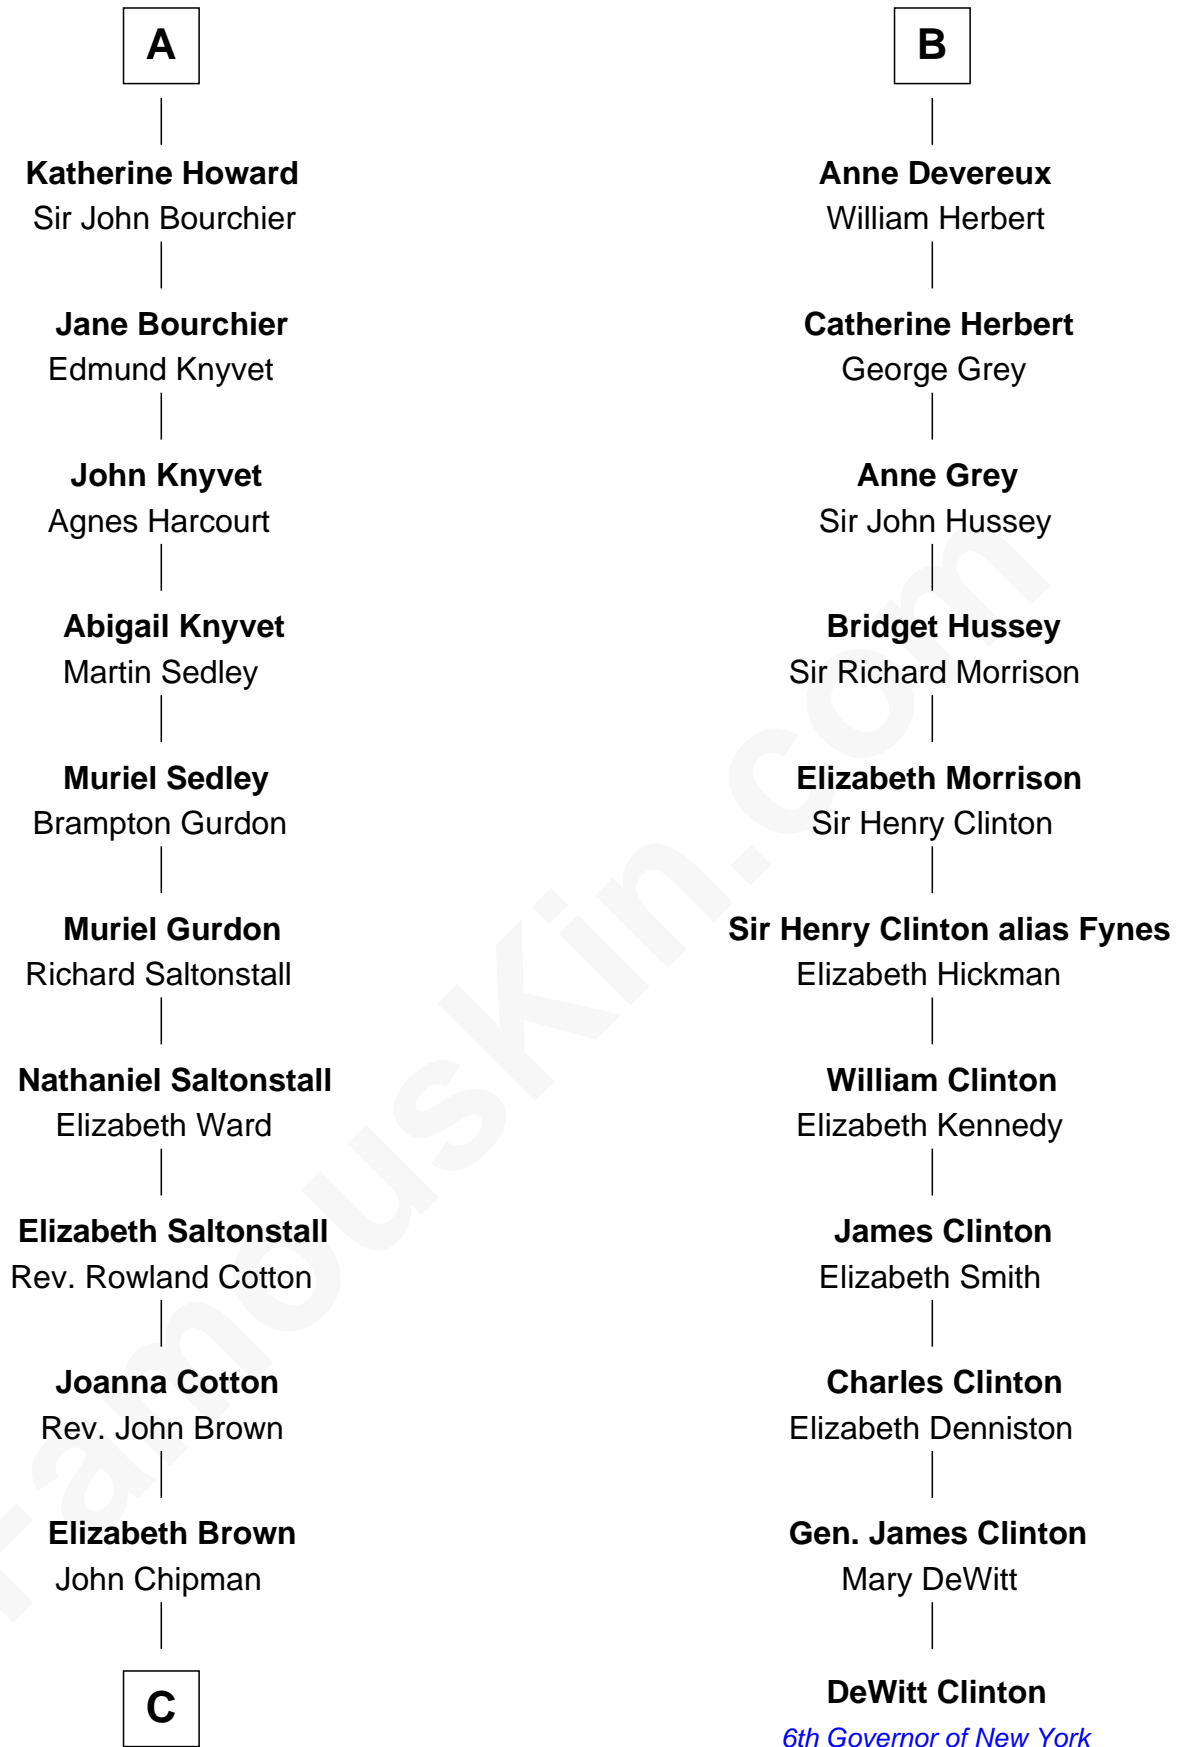

### Horace Gray

*U.S. Supreme Court Justice*

17th cousin 2 times removed of

### DeWitt Clinton

*6th Governor of New York*

**Sir Humphrey de Bohun**

Eleanor de Braiose

**C**

—  
**Elizabeth Chipman**

William Gray

—  
**Horace Gray**

Harriet Upham

—  
**Horace Gray**

*U.S. Supreme Court Justice*

FamousKin.com