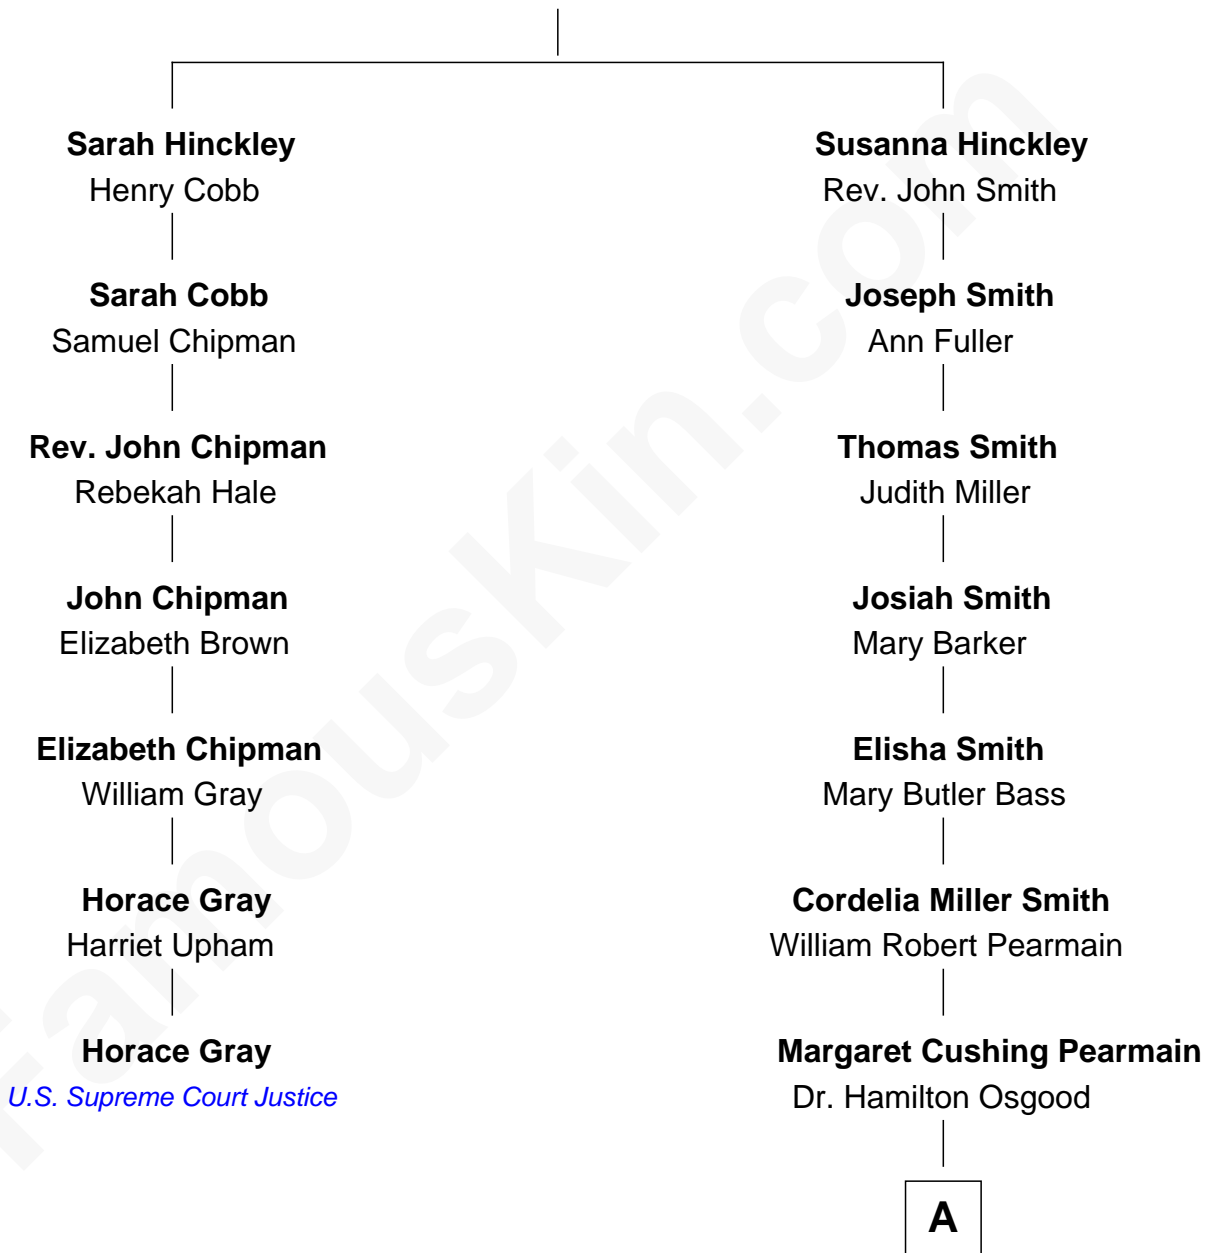

FamousKin.com

Relationship Chart of

Horace Gray

U.S. Supreme Court Justice

6th cousin 2 times removed of

Erskine Childers

4th President of Ireland

Samuel Hinckley

Sarah Soole

A

|
Mary Alden Osgood
Erskine Childers

|
Erskine Childers
4th President of Ireland

FamousKin.com