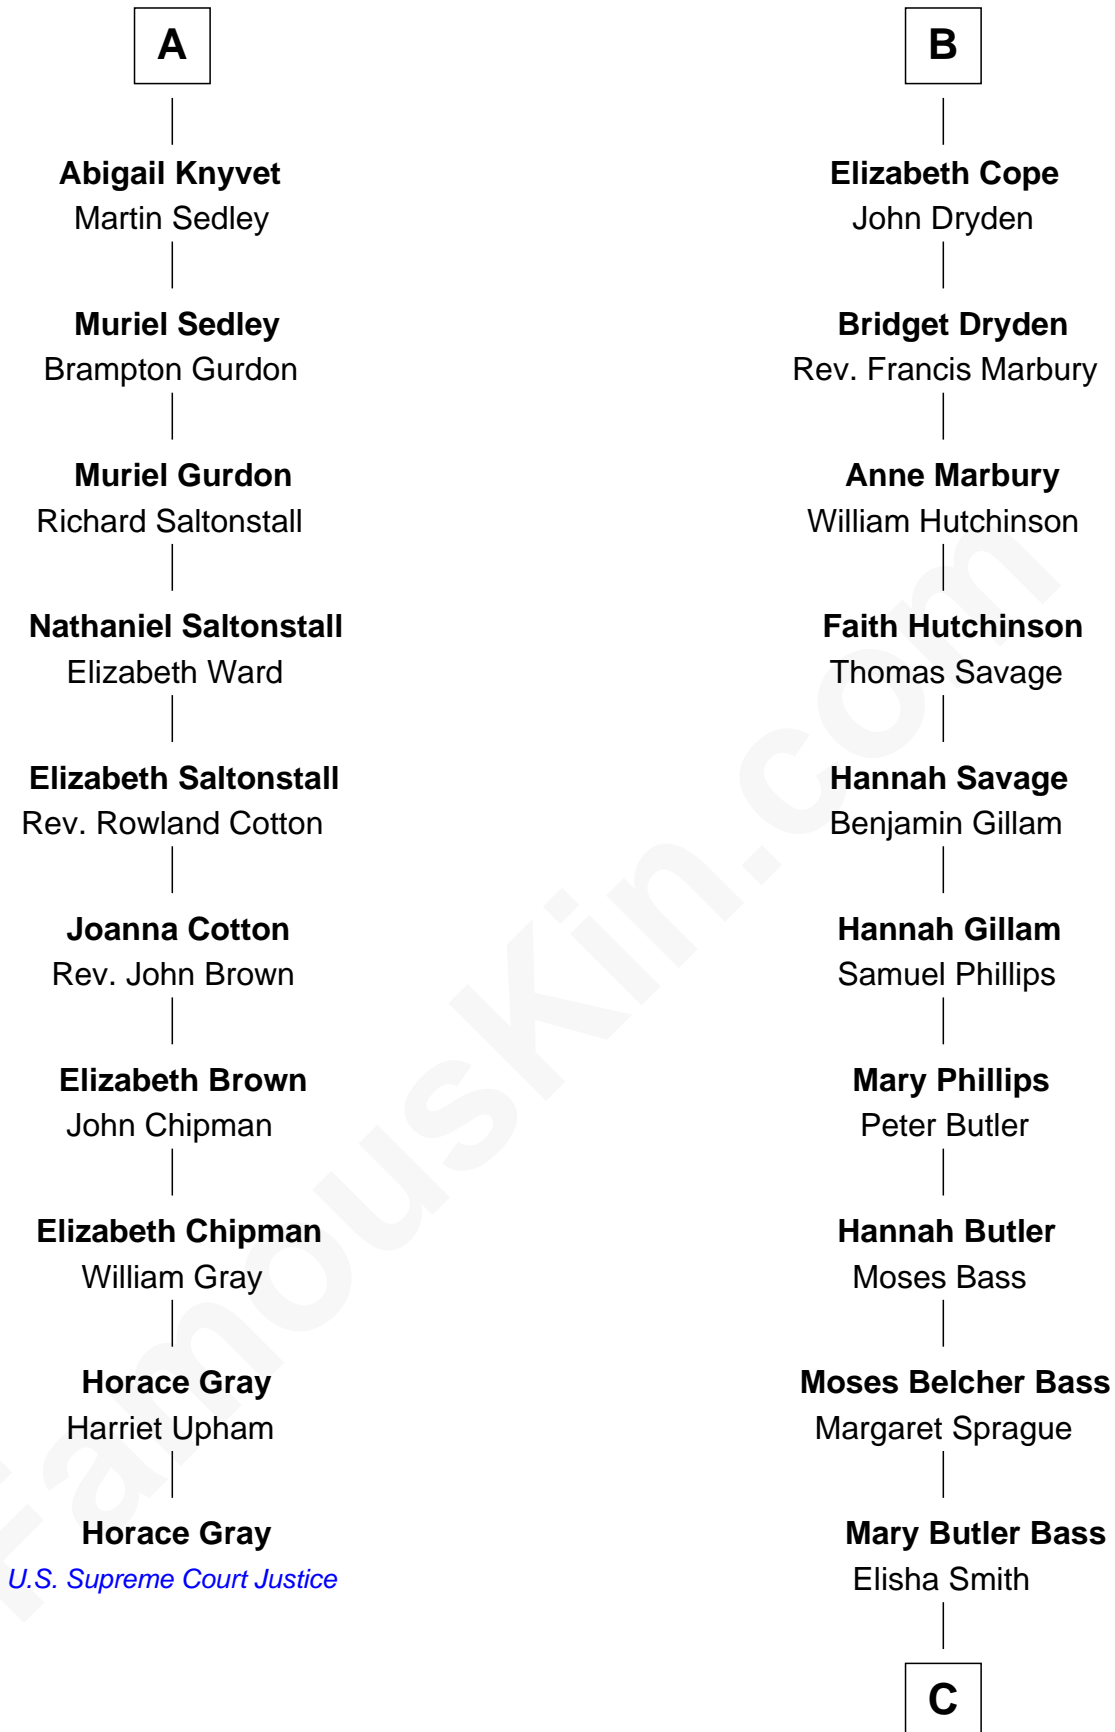

FamousKin.com

Relationship Chart of

Horace Gray

U.S. Supreme Court Justice

16th cousin 4 times removed of

Erskine Childers

4th President of Ireland

C

Cordelia Miller Smith
William Robert Pearmain

Margaret Cushing Pearmain
Dr. Hamilton Osgood

Mary Alden Osgood
Erskine Childers

Erskine Childers
4th President of Ireland

FamousKin.com