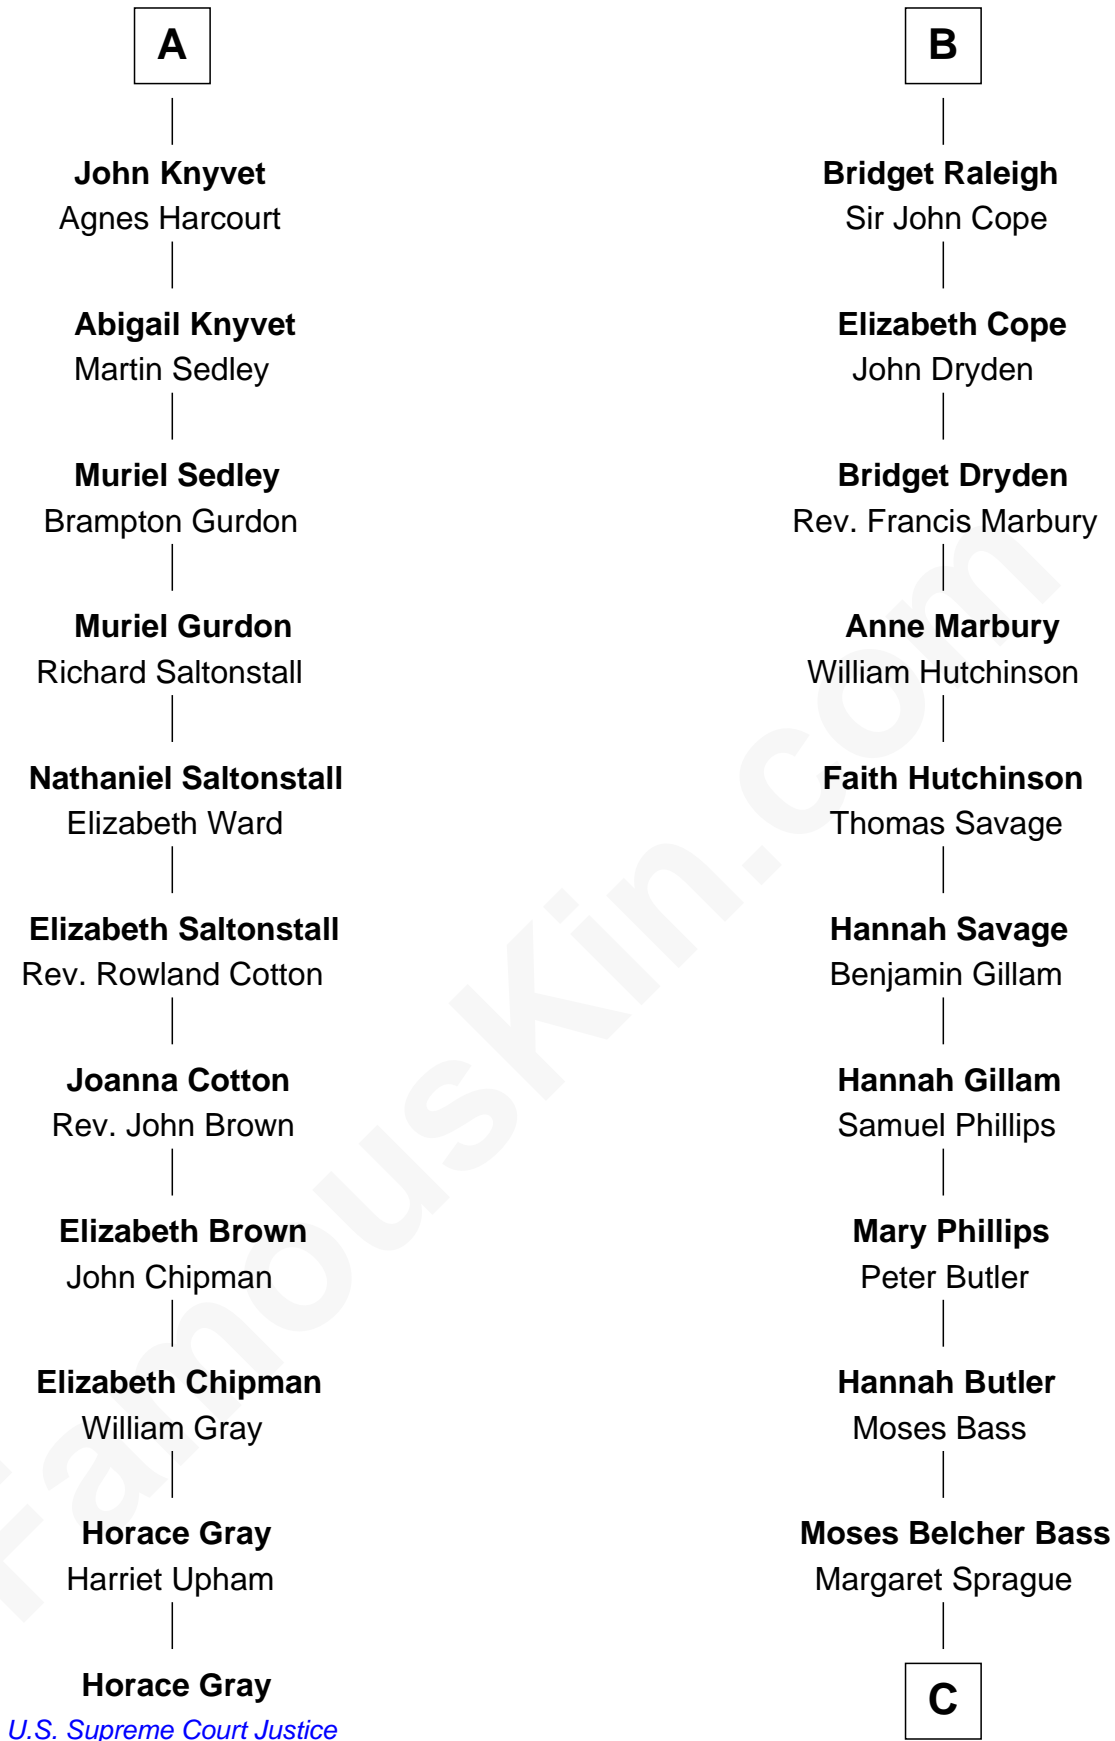

FamousKin.com

Relationship Chart of

Horace Gray

U.S. Supreme Court Justice

17th cousin 4 times removed of

Erskine Childers

4th President of Ireland

Edmund Fitzalan

Alice de Warenne

C

Mary Butler Bass

Elisha Smith

Cordelia Miller Smith

William Robert Pearmain

Margaret Cushing Pearmain

Dr. Hamilton Osgood