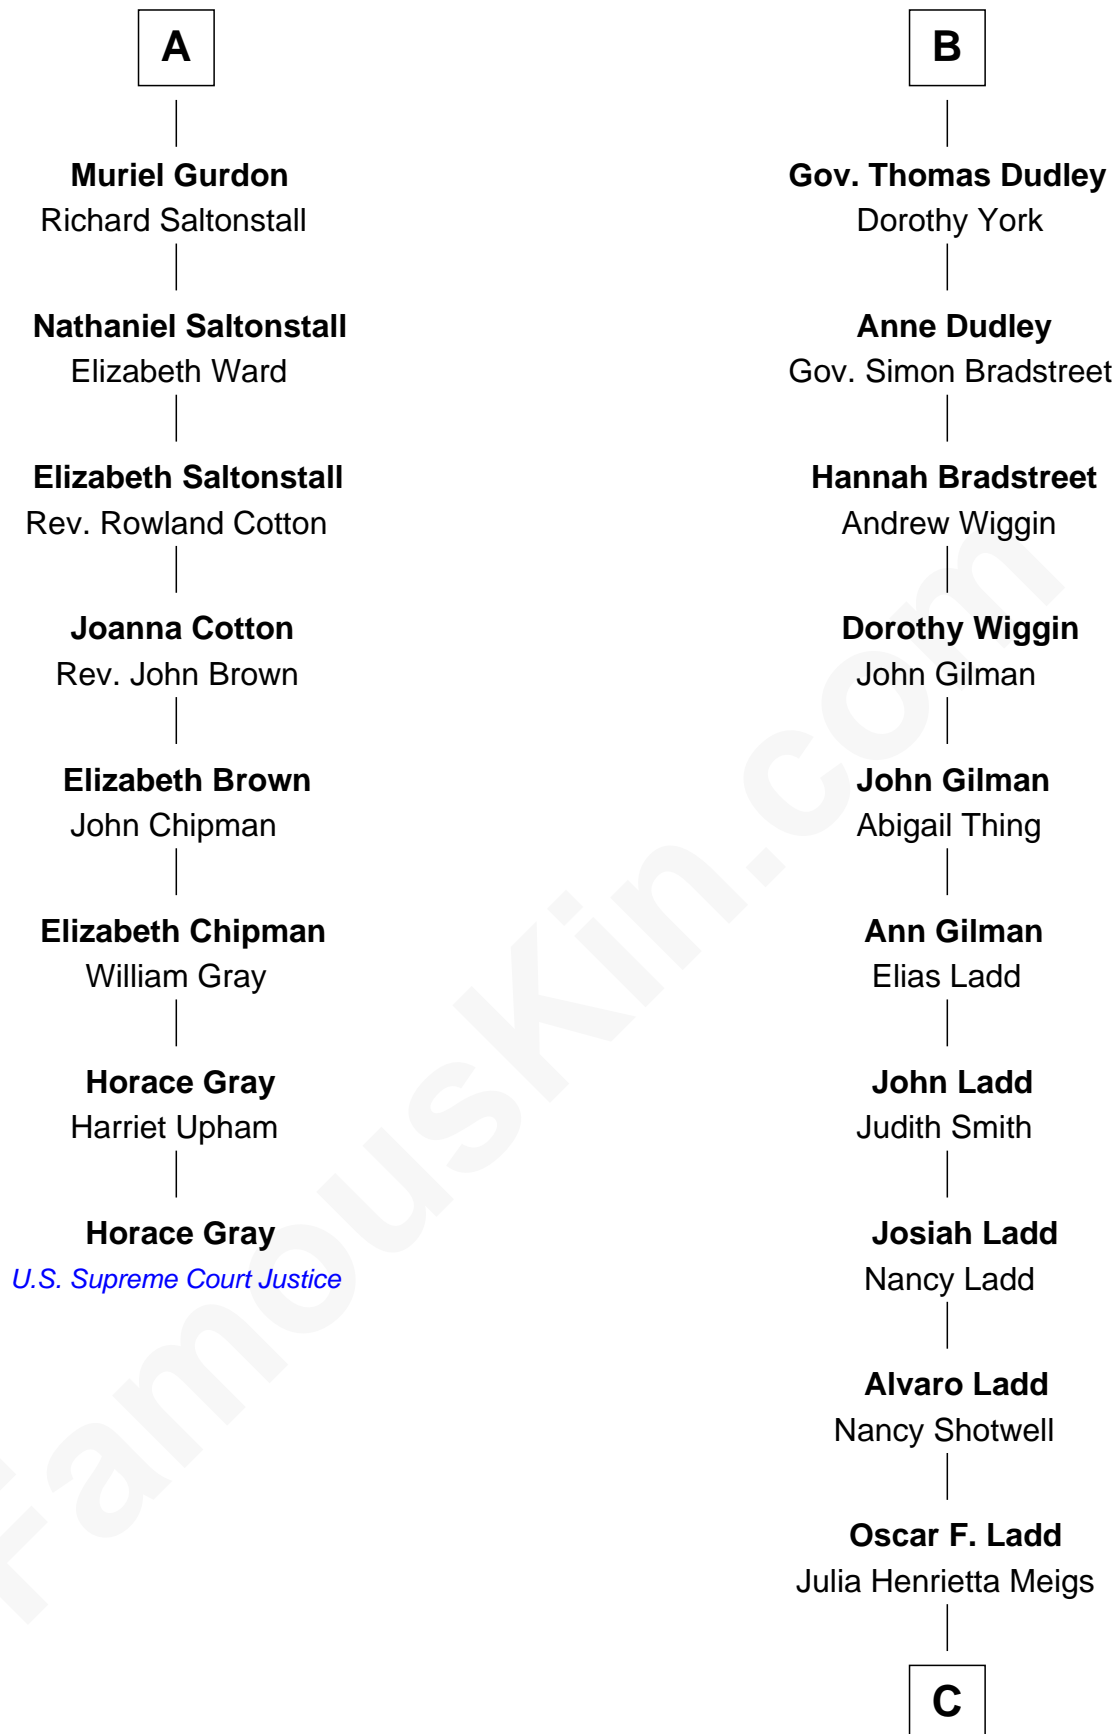

FamousKin.com

Relationship Chart of

Horace Gray

U.S. Supreme Court Justice

14th cousin 4 times removed of

Alan Ladd

Movie Actor

Sir Reynold Grey

Margaret de Ros

C

Alan Harwood Ladd

Selina Raleigh

Alan Ladd

Movie Actor

FamousKin.com