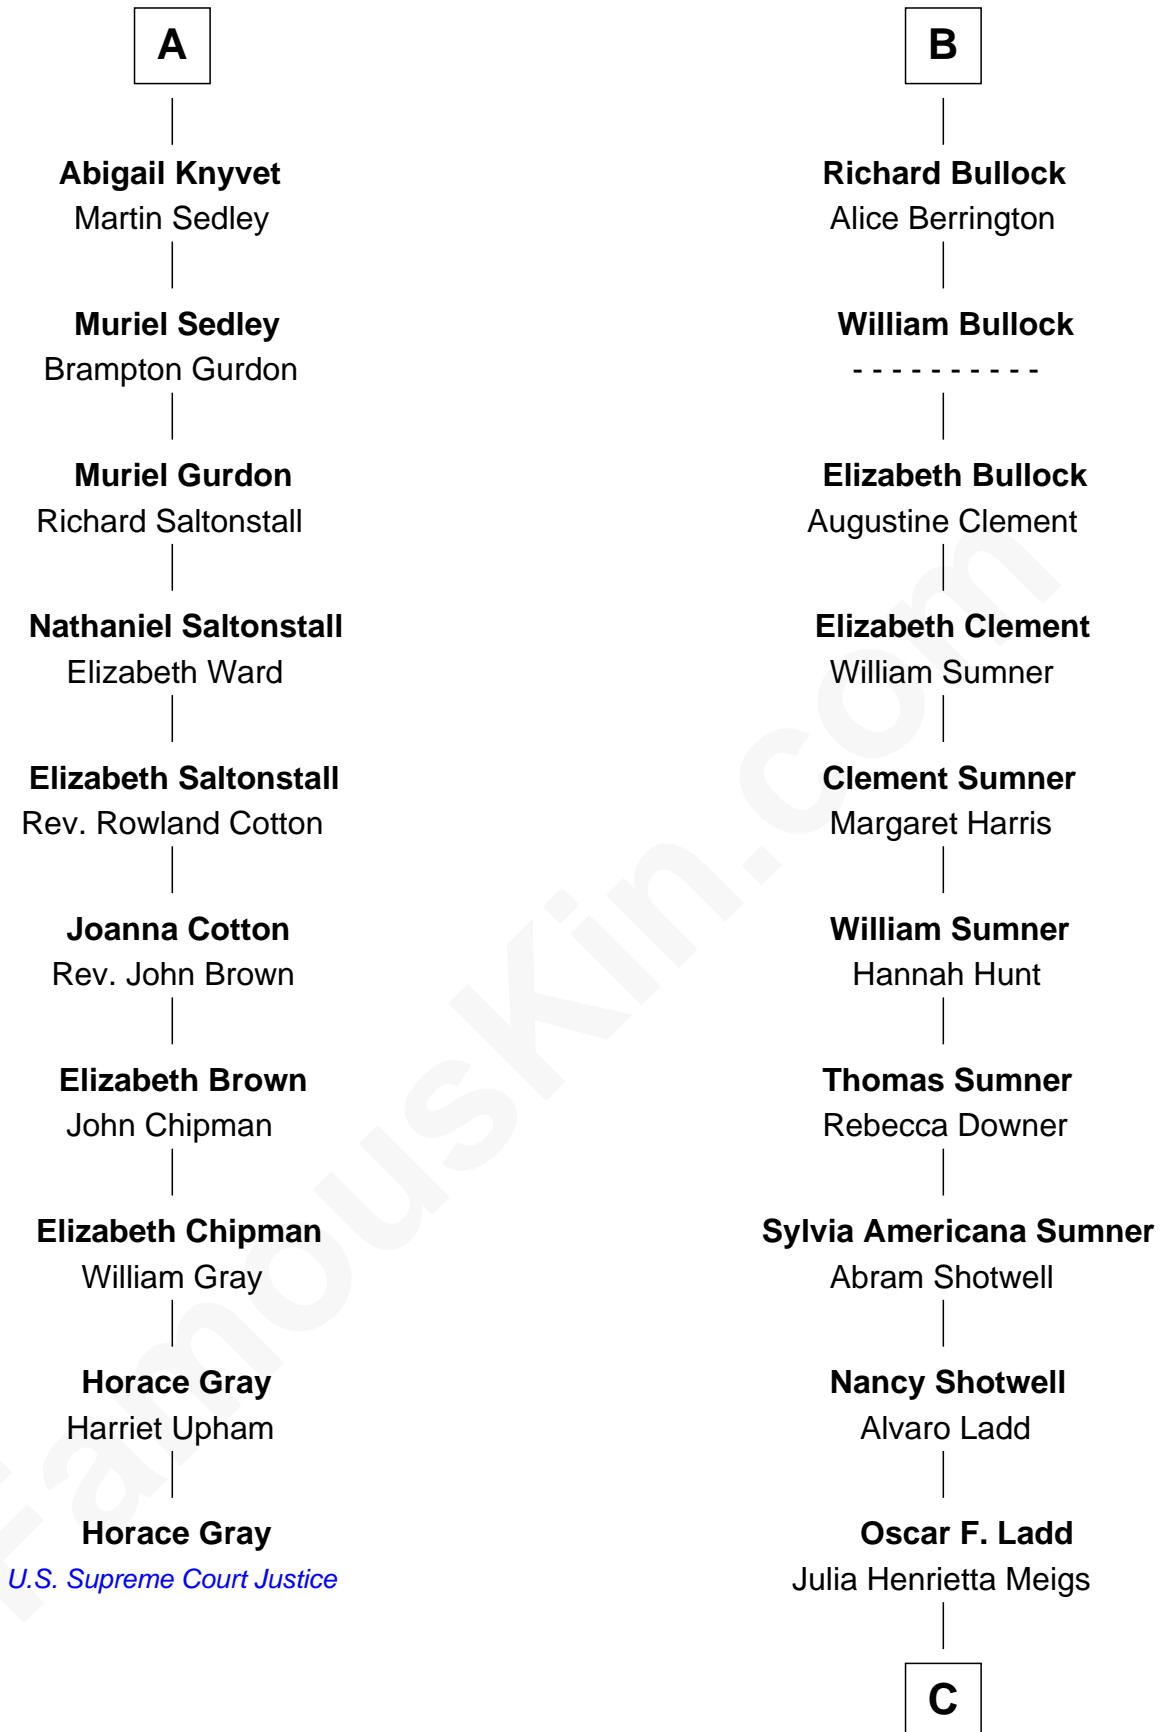

FamousKin.com

Relationship Chart of

Horace Gray

U.S. Supreme Court Justice

16th cousin 2 times removed of

Alan Ladd

Movie Actor

C

Alan Harwood Ladd

Selina Raleigh

Alan Ladd

Movie Actor

FamousKin.com