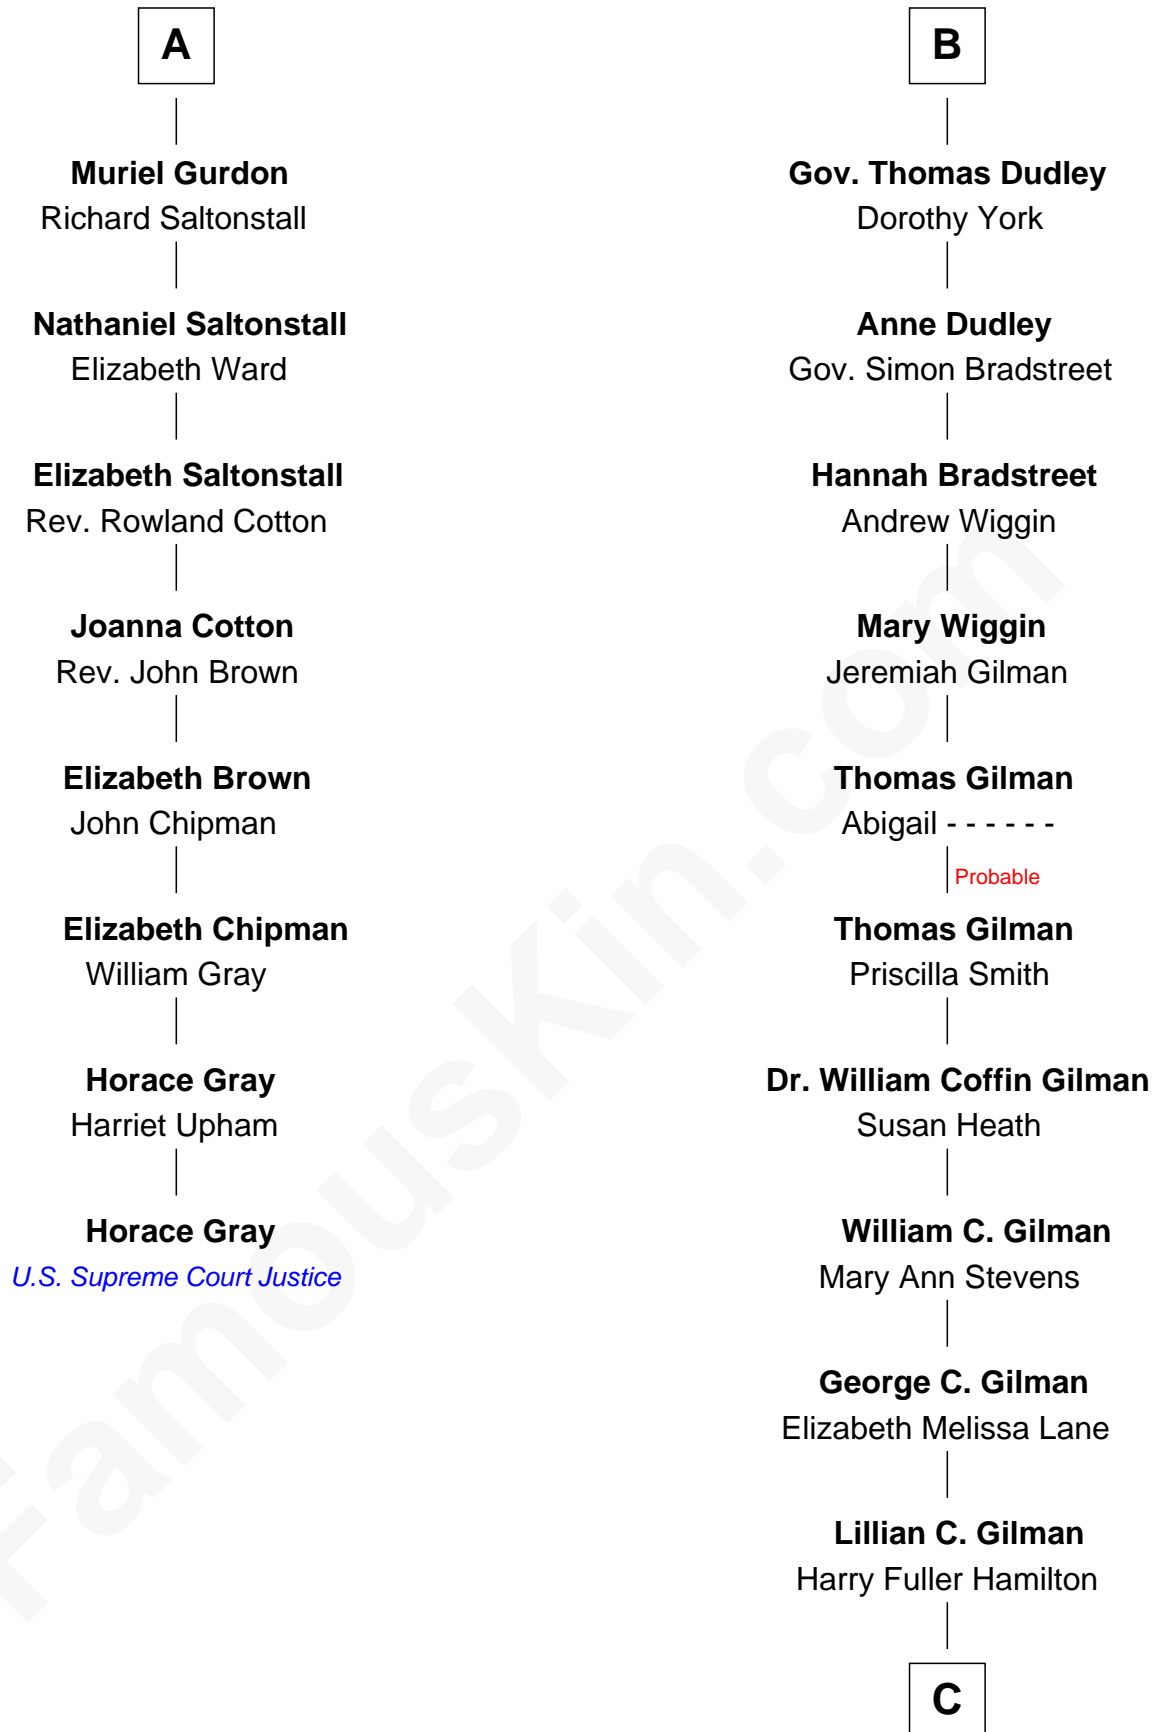

FamousKin.com

Relationship Chart of

Horace Gray

U.S. Supreme Court Justice

14th cousin 4 times removed of

George Hamilton

TV and Movie Actor

Sir Reynold Grey

Margaret de Ros

C

George William Hamilton

Anne Lucille Stevens

George Hamilton

TV and Movie Actor

FamousKin.com