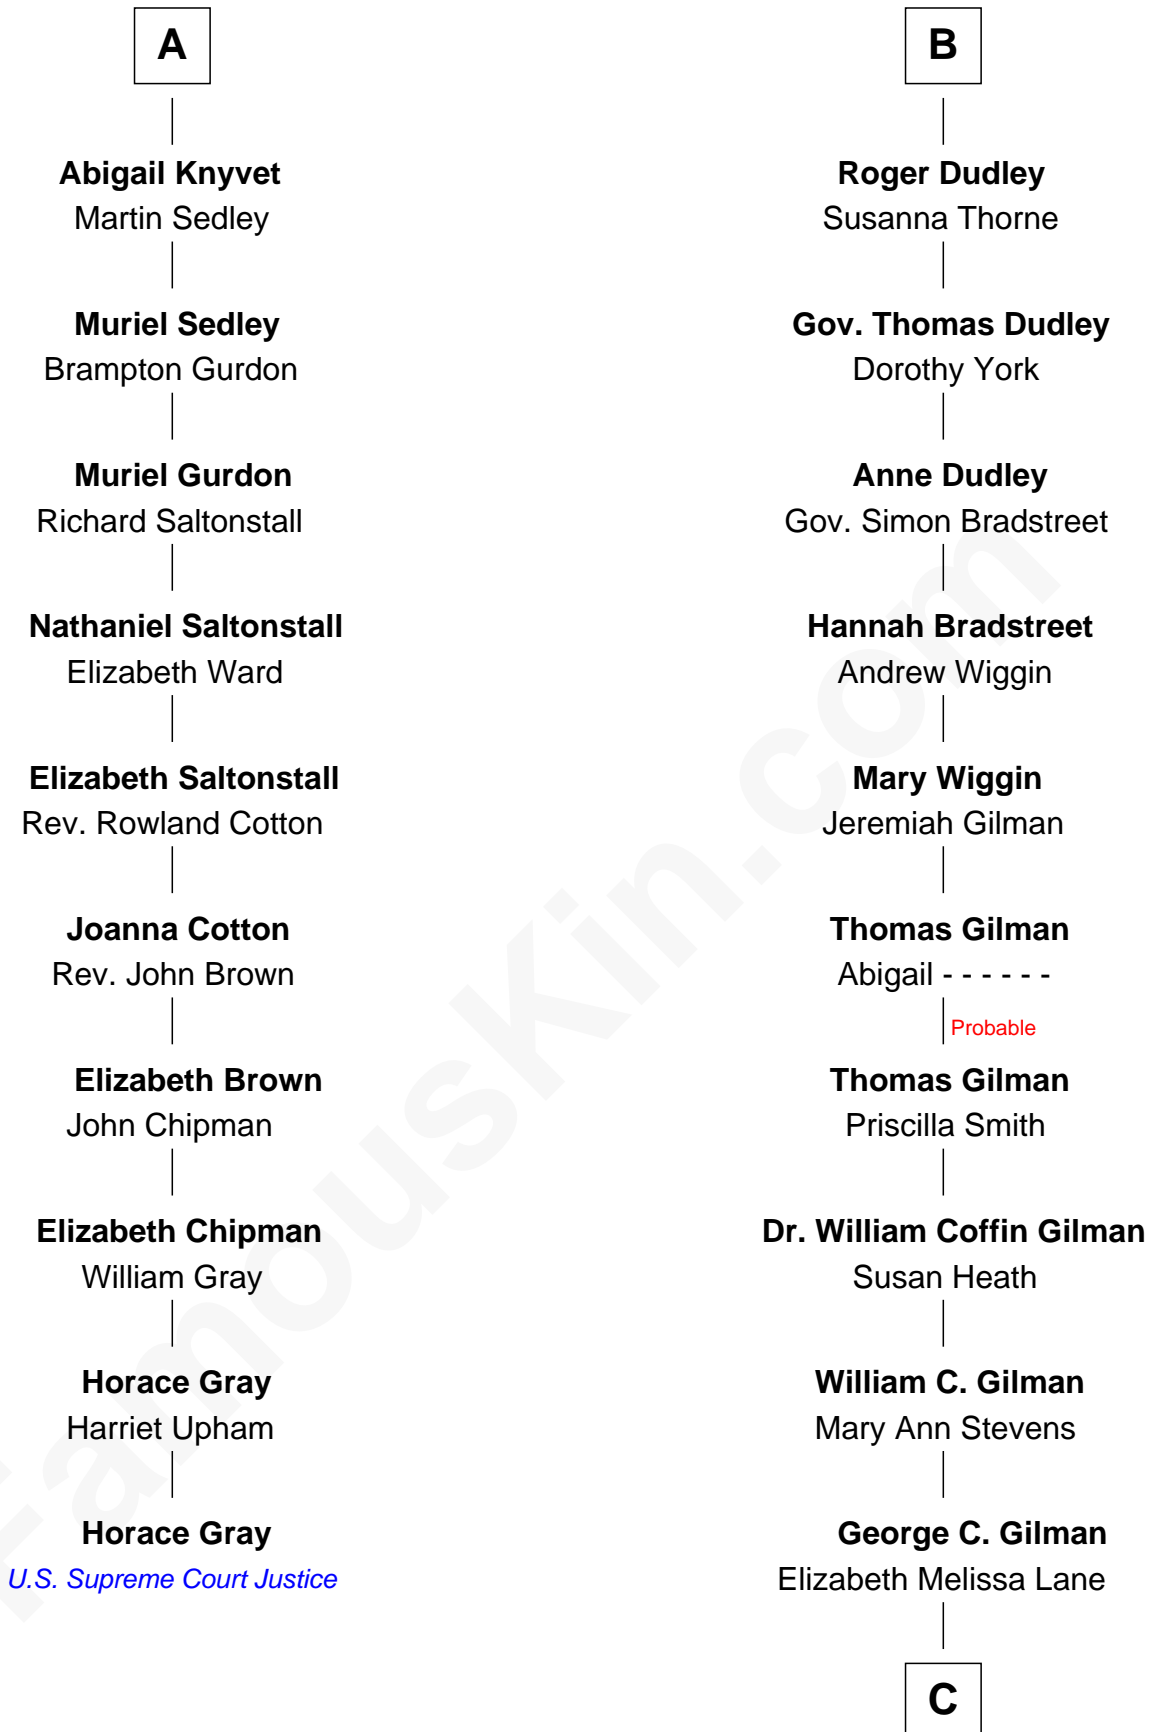

FamousKin.com

Relationship Chart of

Horace Gray

U.S. Supreme Court Justice

16th cousin 3 times removed of

George Hamilton
TV and Movie Actor

Richard Fitzalan
Eleanor Plantagenet

C

Lillian C. Gilman

Harry Fuller Hamilton

George William Hamilton

Anne Lucille Stevens

George Hamilton

TV and Movie Actor

FamousKin.com