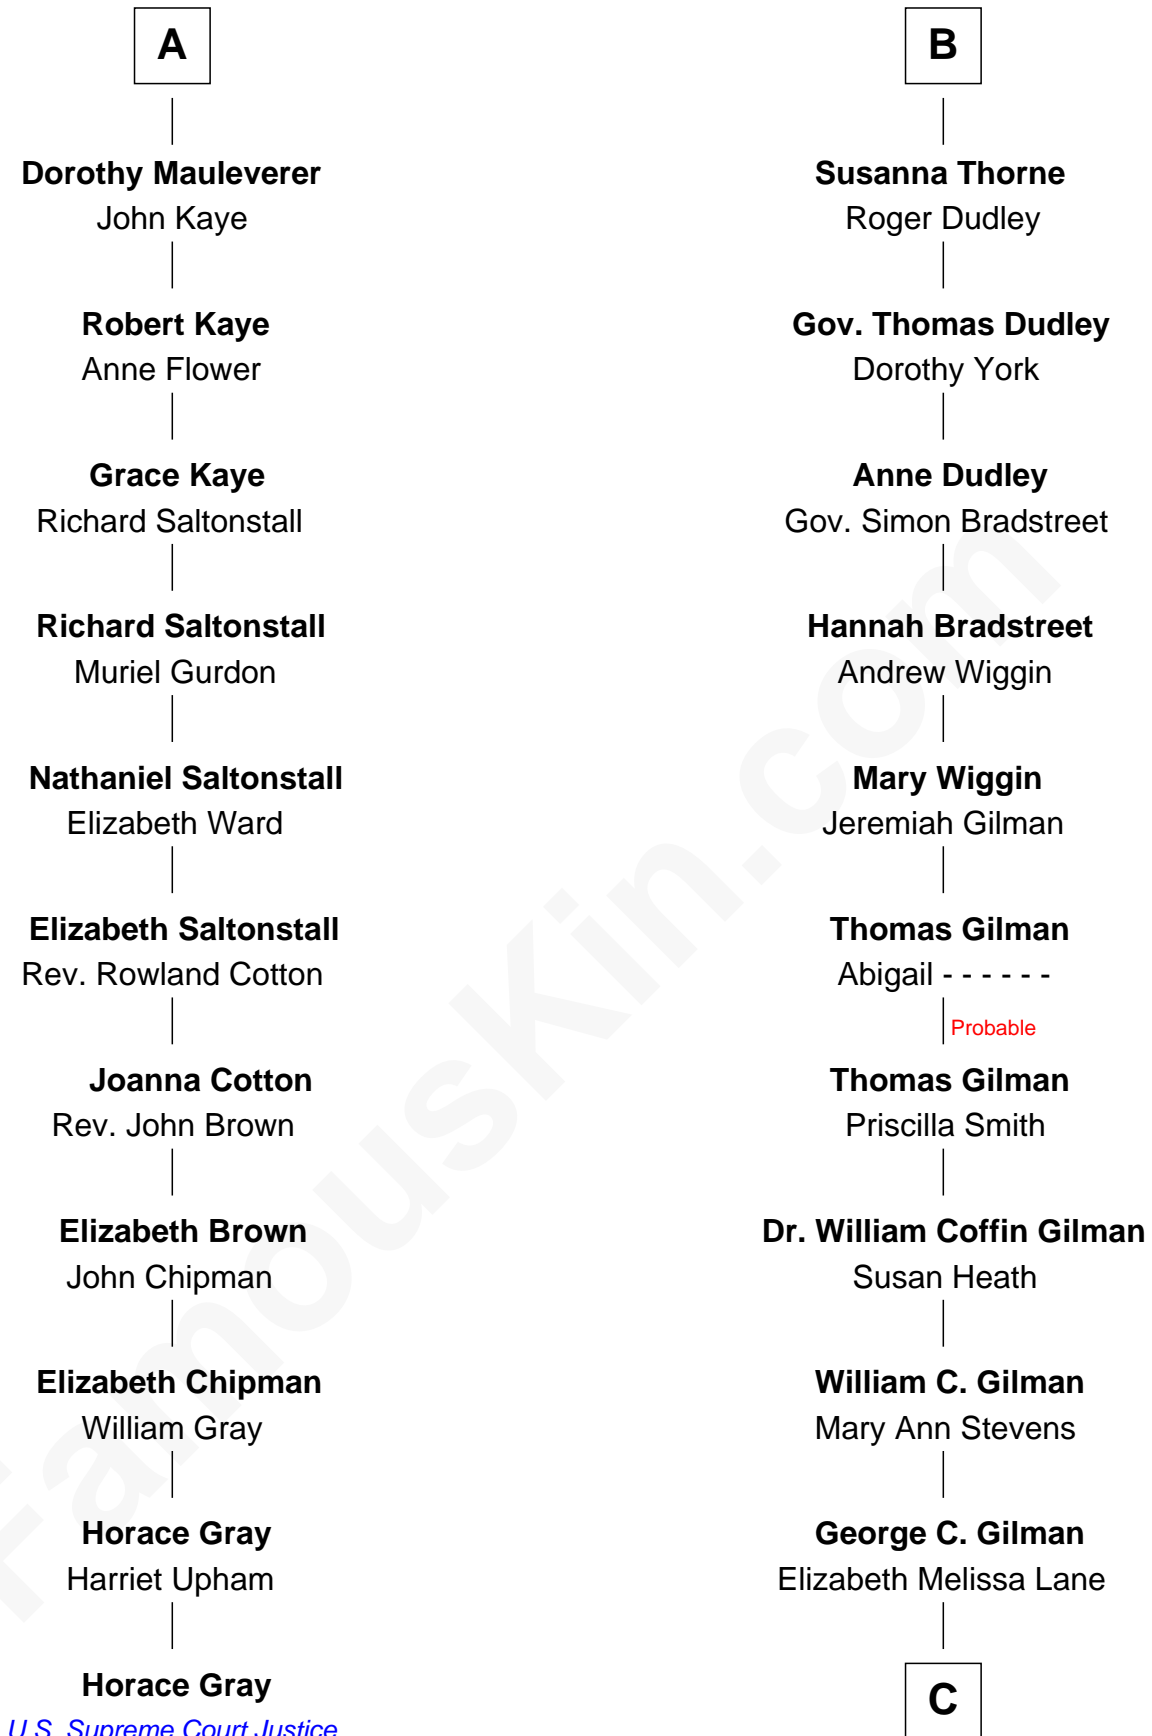

FamousKin.com

Relationship Chart of

Horace Gray

U.S. Supreme Court Justice

17th cousin 2 times removed of

George Hamilton

TV and Movie Actor

C

Lillian C. Gilman

Harry Fuller Hamilton

George William Hamilton

Anne Lucille Stevens

George Hamilton

TV and Movie Actor

FamousKin.com