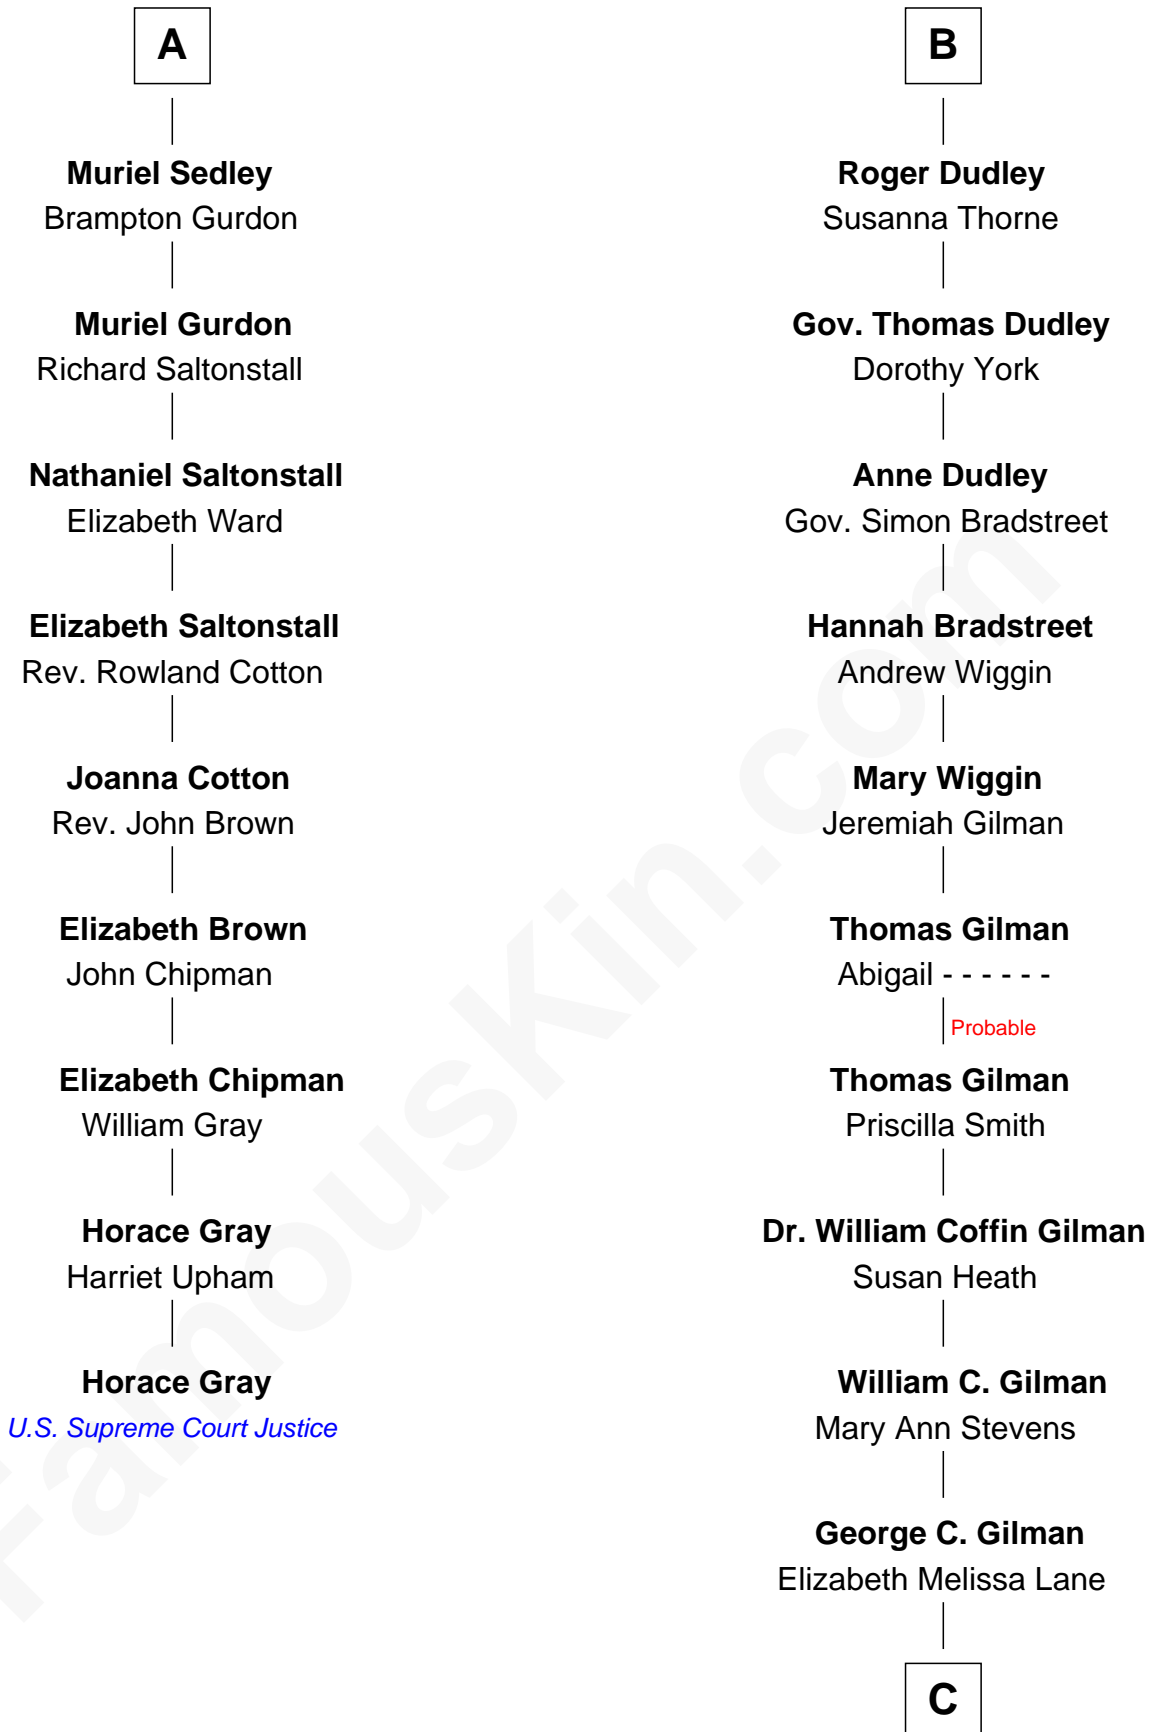

FamousKin.com

Relationship Chart of

Horace Gray

U.S. Supreme Court Justice

15th cousin 4 times removed of

George Hamilton

TV and Movie Actor

Thomas Holand
Joan Plantagenet

John de Holand
Elizabeth of Lancaster

Constance de Holand
Sir John Grey

Alice Grey
Sir William Knyvet

Sir Edmund Knyvet
Eleanor Tyrrel

Edmund Knyvet
Jane Bouchier

John Knyvet
Agnes Harcourt

Abigail Knyvet
Martin Sedley

A

Sir Thomas de Holand
Alice Fitzalan

Eleanor Holand
Edward Cherleton

Joyce Cherleton
Sir John Tiptoft

Joyce Tiptoft
Sir Edmund Sutton

Sir Edward Sutton
Cecily Willoughby

Sir John Sutton
Cecily Grey

Sir Henry Dudley
----- Ashton

Probable

B

C

Lillian C. Gilman

Harry Fuller Hamilton

George William Hamilton

Anne Lucille Stevens

George Hamilton