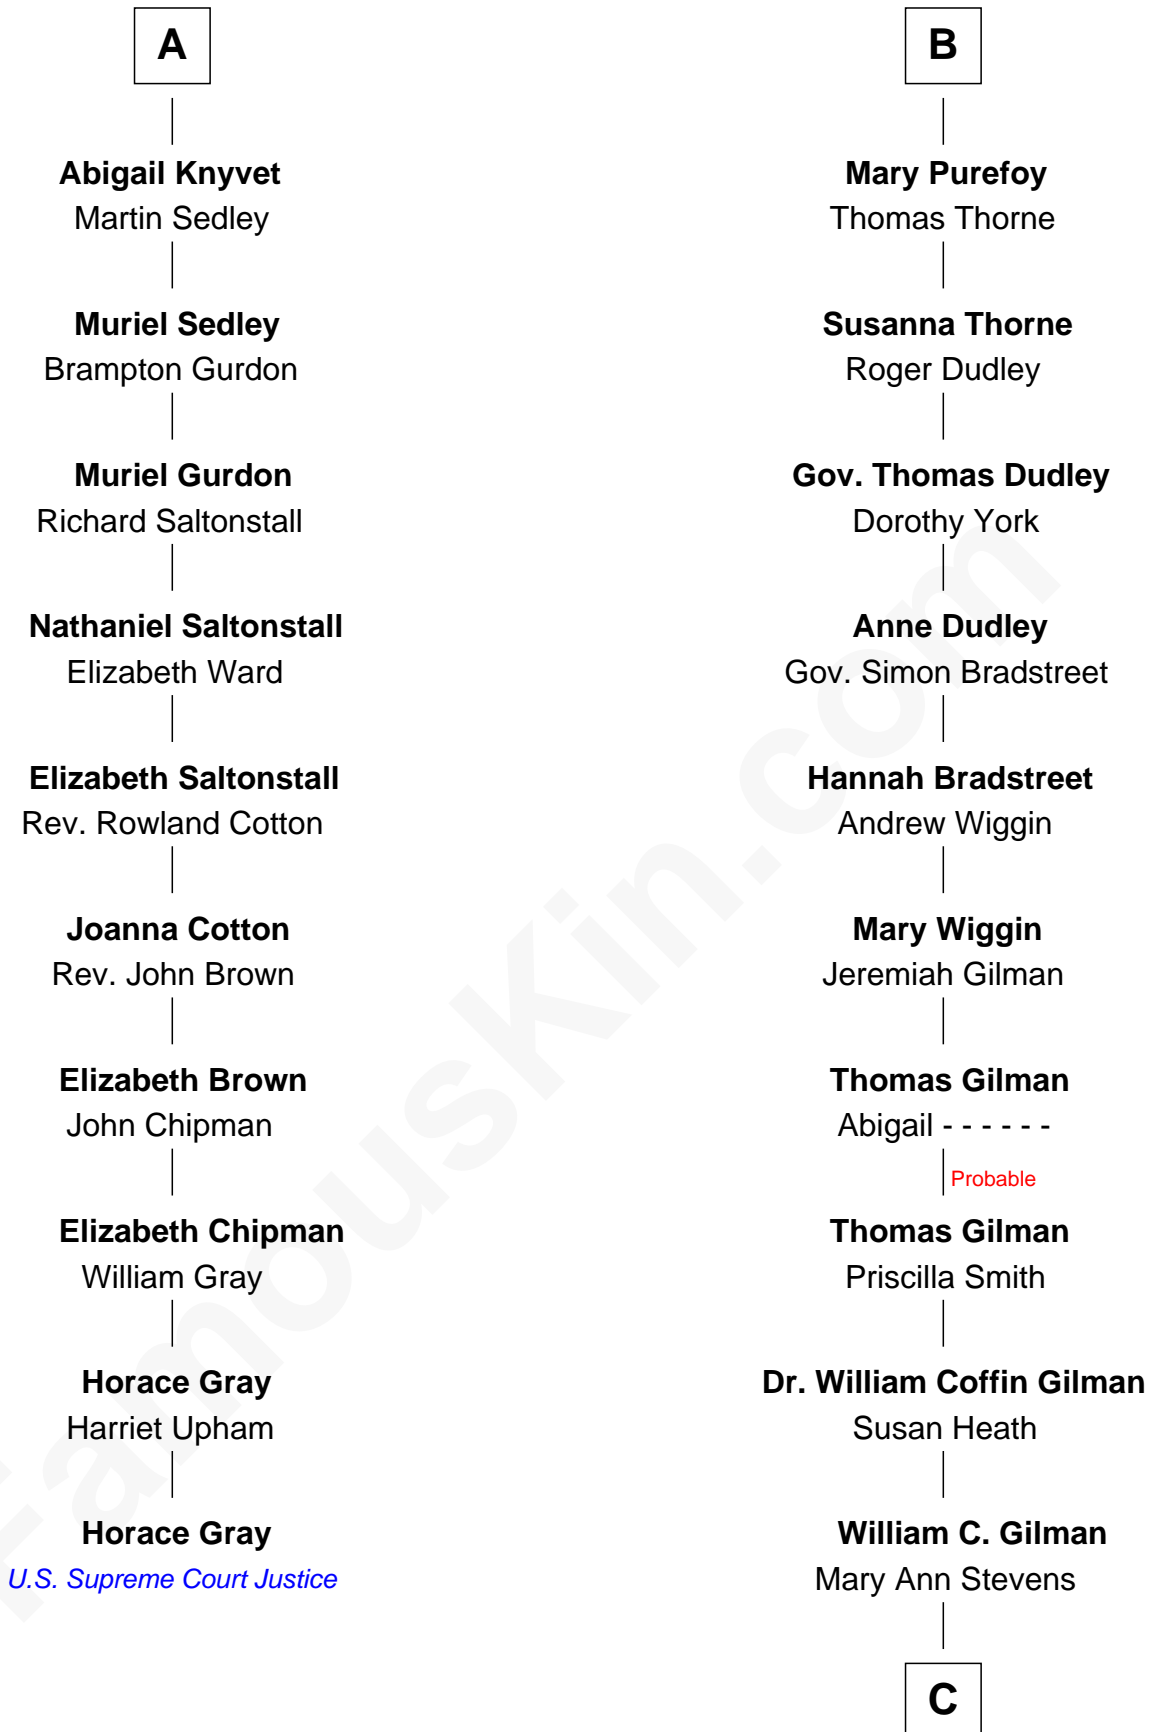

FamousKin.com

Relationship Chart of

Horace Gray

U.S. Supreme Court Justice

16th cousin 4 times removed of

George Hamilton

TV and Movie Actor

Sir John Howard

Alice de Bois

Sir Robert Howard

Margaret de Scales

Sir John Howard

Alice Tendring

Sir Robert Howard

Margaret Mowbray

Sir John Howard

Margaret Chedworth

Katherine Howard

Sir John Bouchier

Jane Bouchier

Edmund Knyvet

John Knyvet

Agnes Harcourt

A

Isabel Brome

John Denton

Alice Denton

Nicholas Purefoy

Edward Purefoy

Anne Fettiplace

B

C