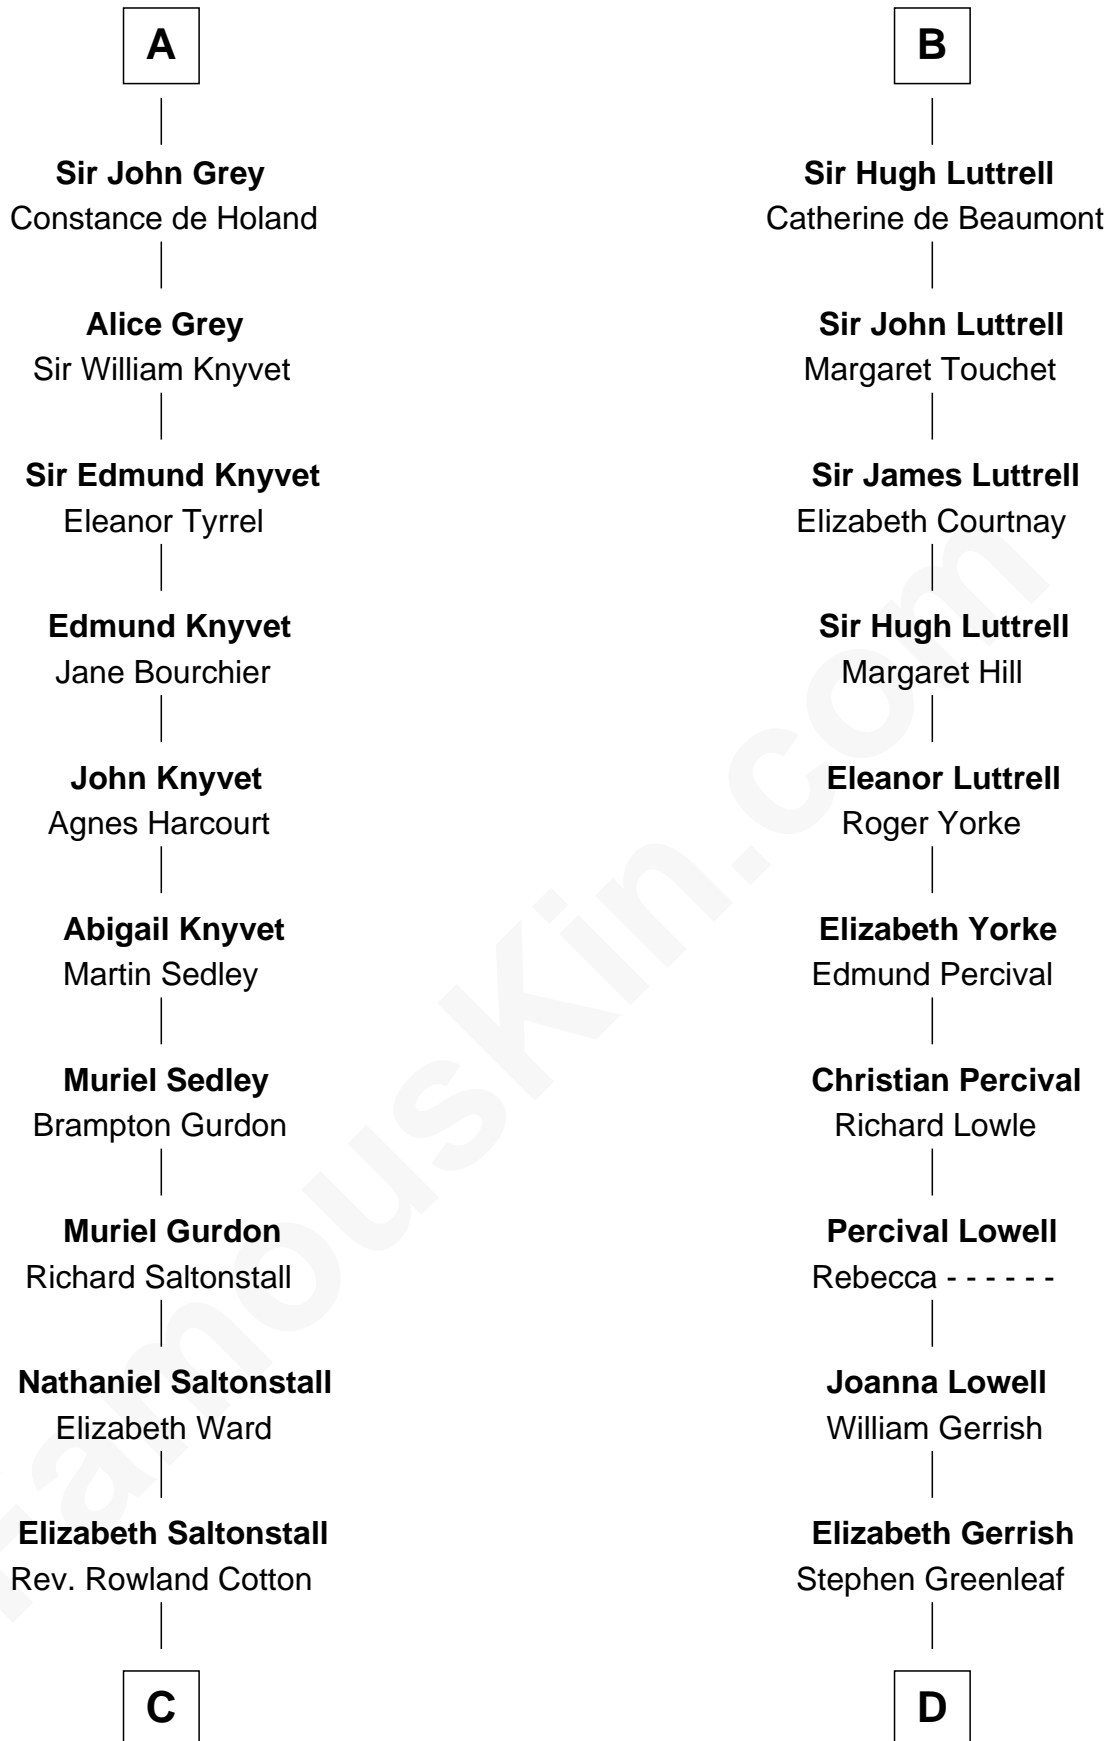

FamousKin.com Relationship Chart of

Horace Gray

U.S. Supreme Court Justice

21st cousin of

Herman Melville

Author of Moby Dick

Hugues de Lusignan

Orengarde - - - - -