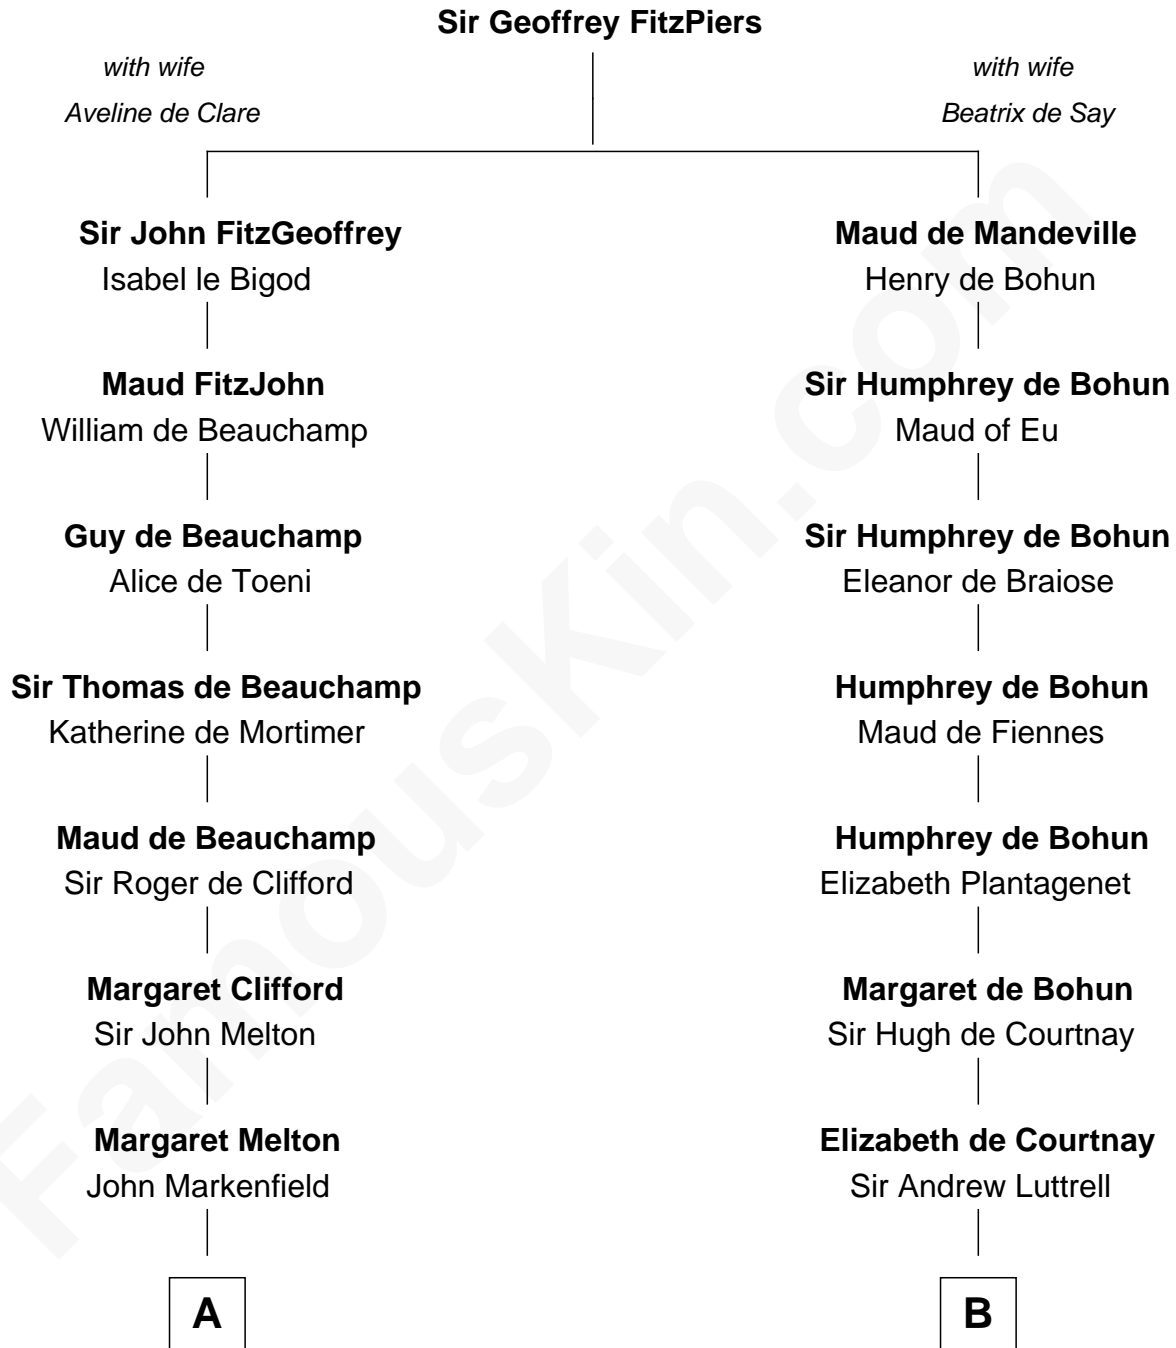

FamousKin.com Relationship Chart of

Horace Gray

U.S. Supreme Court Justice

21st cousin of

Herman Melville

Author of Moby Dick

C

Joanna Cotton
Rev. John Brown

Elizabeth Brown
John Chipman

Elizabeth Chipman
William Gray

Horace Gray
Harriet Upham

Horace Gray
U.S. Supreme Court Justice

D

Rev. Daniel Greenleaf
Elizabeth Gookin

Mercy Greenleaf
John Scollay

Priscilla Scollay
Thomas Melville