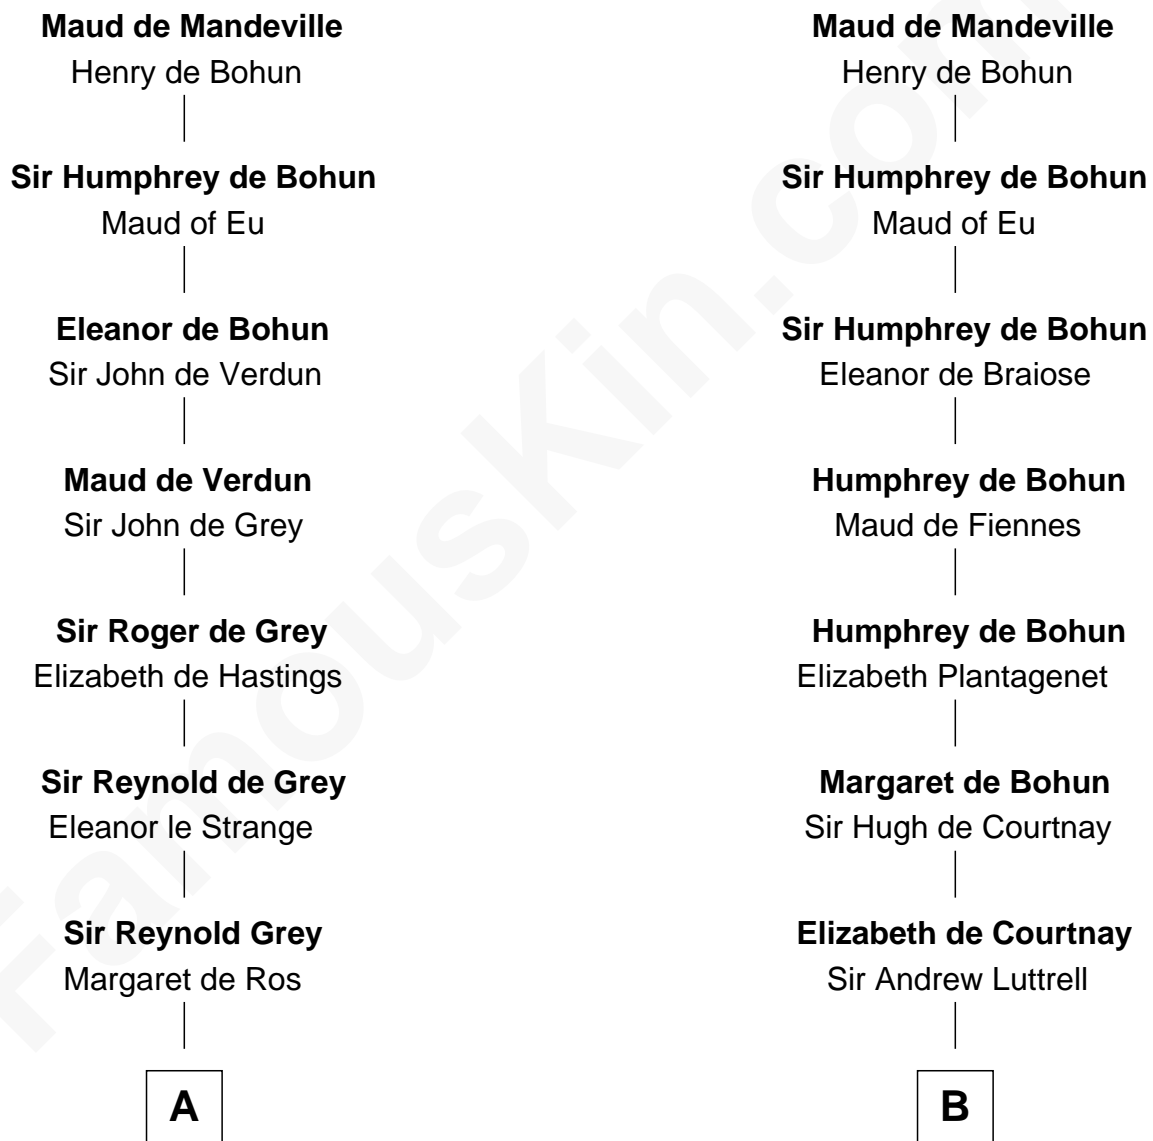

FamousKin.com Relationship Chart of

Horace Gray

U.S. Supreme Court Justice

21st cousin of

Herman Melville

Author of Moby Dick

Beatrix de Say
Sir Geoffrey FitzPiers

C