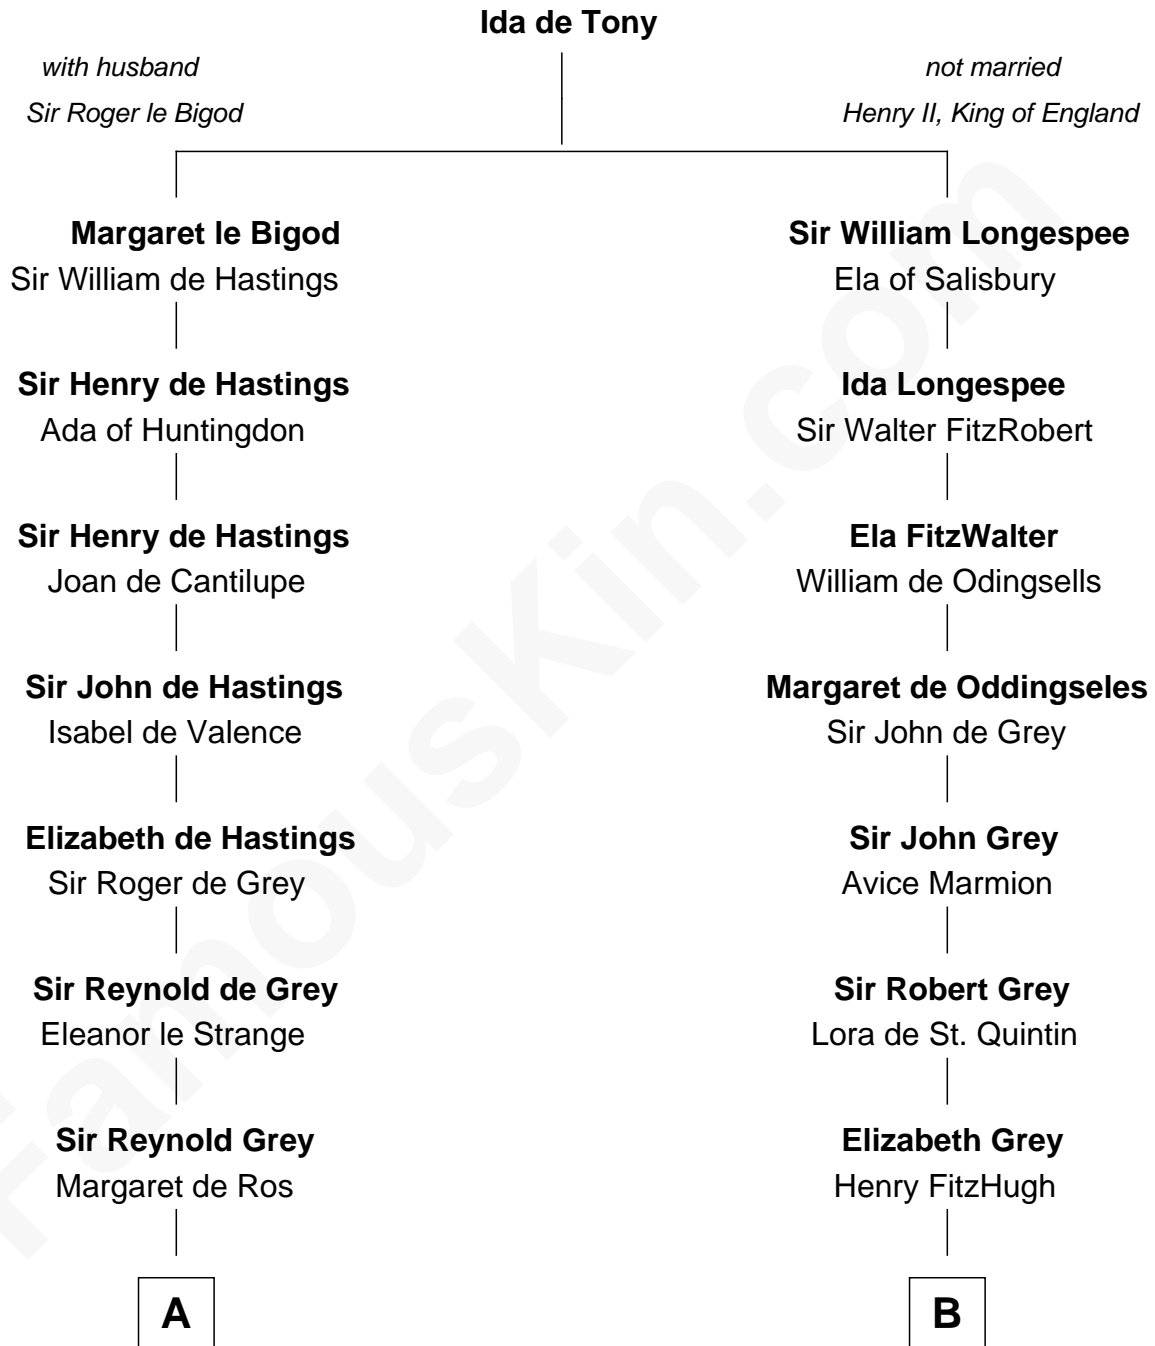

FamousKin.com Relationship Chart of

Horace Gray

U.S. Supreme Court Justice

21st cousin of

Charles A. Pillsbury

Co-Founder of C.A. Pillsbury Co.

C

Joanna Cotton
Rev. John Brown

Elizabeth Brown
John Chipman

Elizabeth Chipman
William Gray

Horace Gray
Harriet Upham

Horace Gray
U.S. Supreme Court Justice

D

John Carleton
Hannah Platts

Moses Carleton
Margaret Sprake

Henry Carleton
Polly Greeley