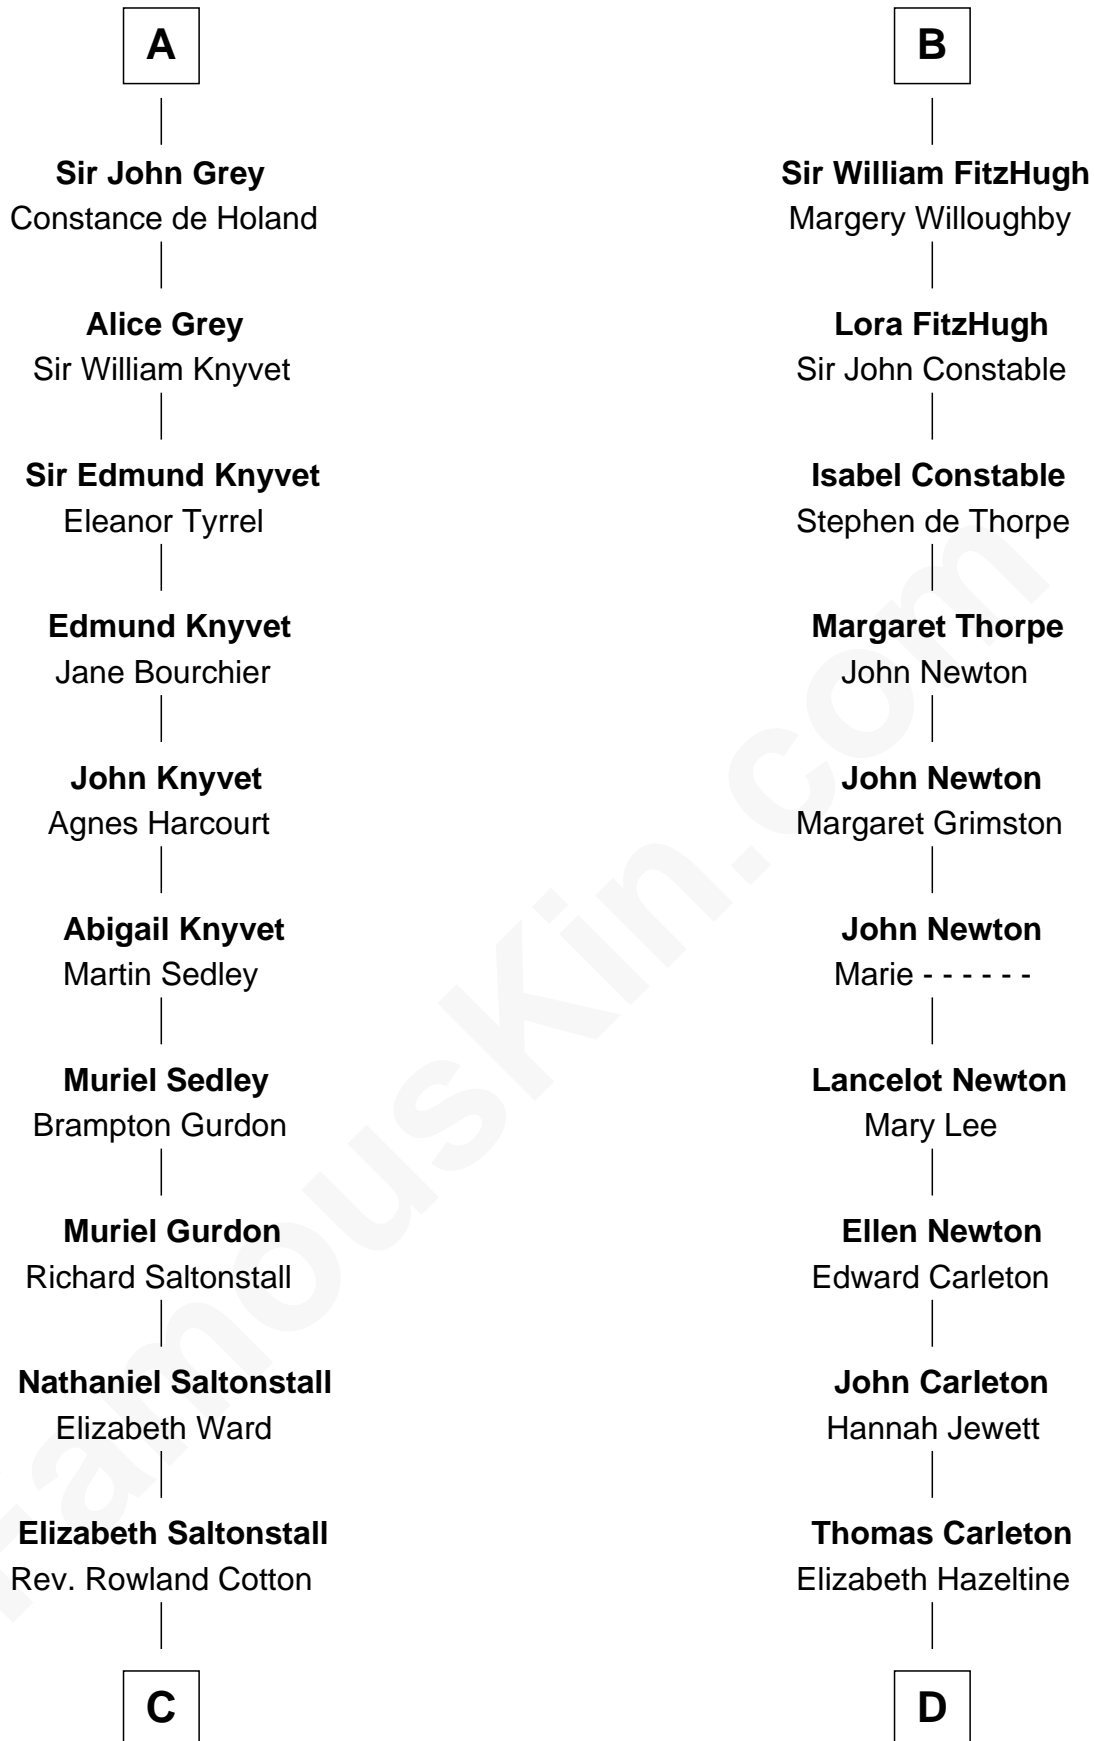

FamousKin.com Relationship Chart of

Horace Gray

U.S. Supreme Court Justice

21st cousin of

Charles A. Pillsbury

Co-Founder of C.A. Pillsbury Co.

C

Joanna Cotton
Rev. John Brown

Elizabeth Brown
John Chipman

Elizabeth Chipman
William Gray

Horace Gray
Harriet Upham

Horace Gray
U.S. Supreme Court Justice

D

John Carleton
Hannah Platts

Moses Carleton
Margaret Sprake

Henry Carleton
Polly Greeley