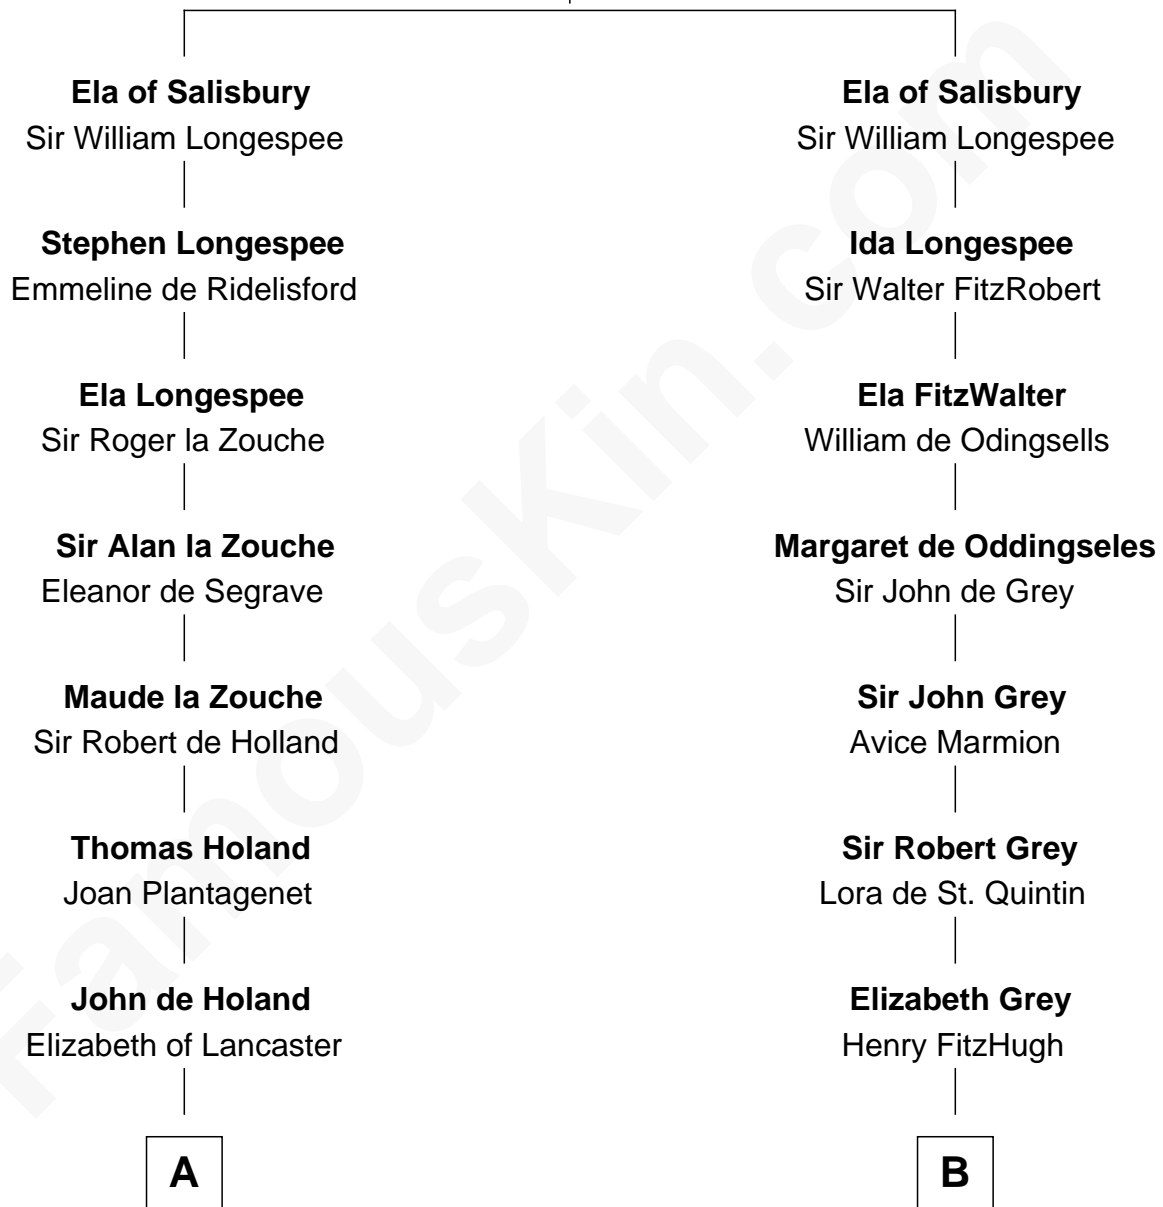

FamousKin.com Relationship Chart of

Horace Gray

U.S. Supreme Court Justice

21st cousin of

Charles A. Pillsbury

Co-Founder of C.A. Pillsbury Co.

William FitzPatrick

Eleonore de Vitre