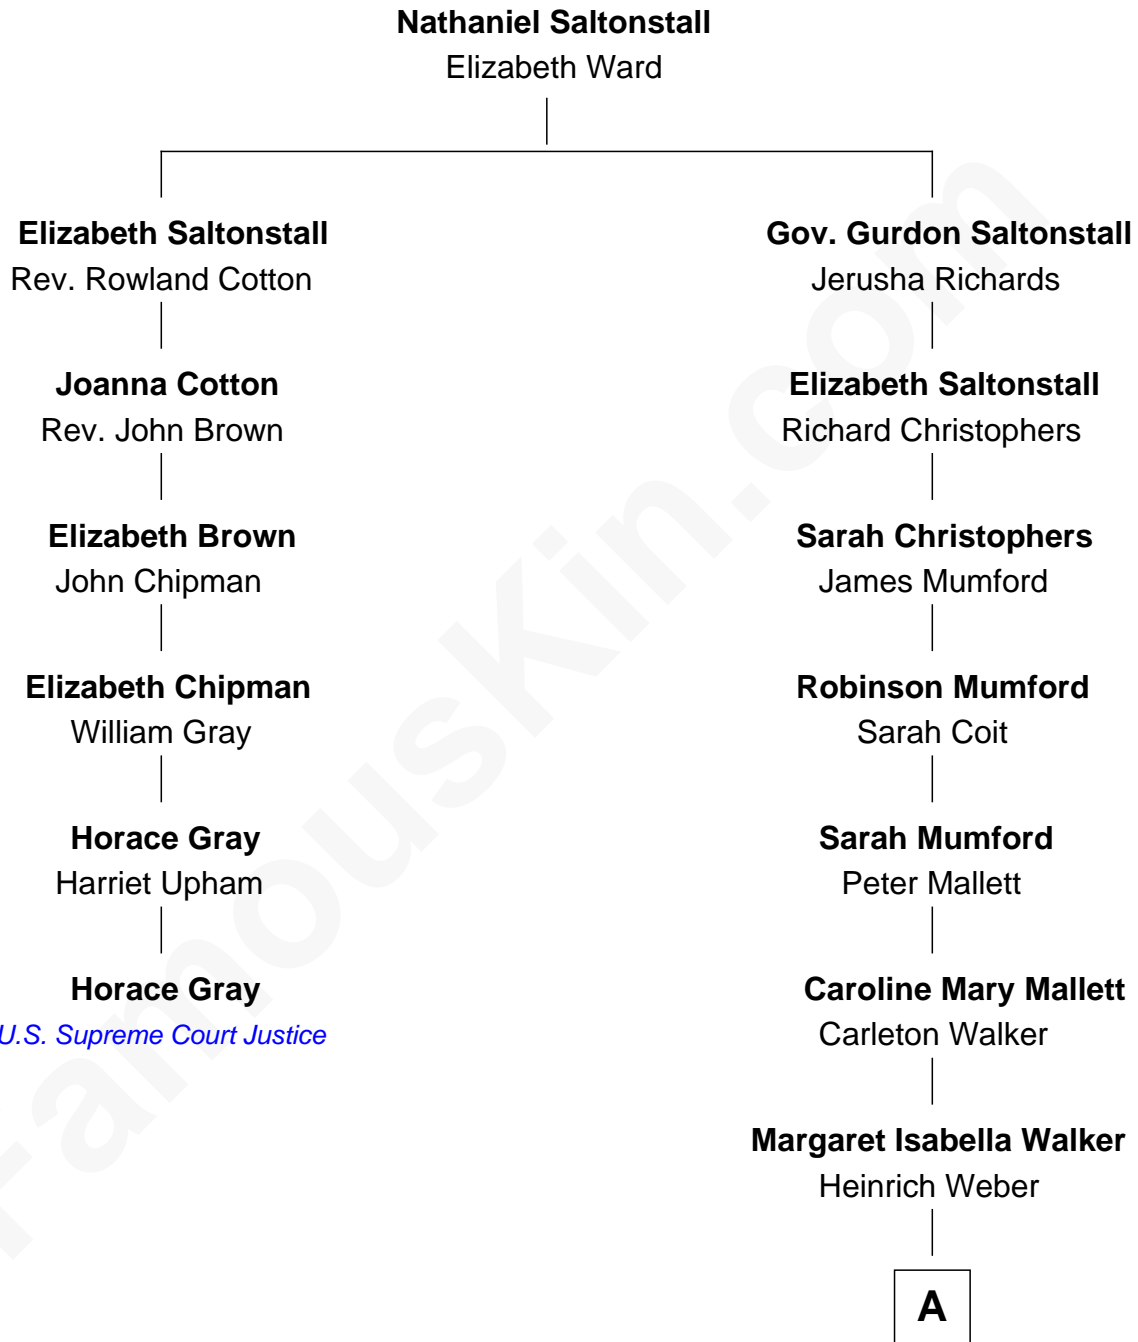

FamousKin.com

Relationship Chart of

Horace Gray

U.S. Supreme Court Justice

5th cousin 5 times removed of

Carly Fiorina

CEO of Hewlett-Packard

A

John Walker Weber

Maude Graves

Cara Carleton Weber

Harold Marvin Sneed

Joseph Tyree Sneed

Madelon Montross Juergens

Carly Fiorina

CEO of Hewlett-Packard