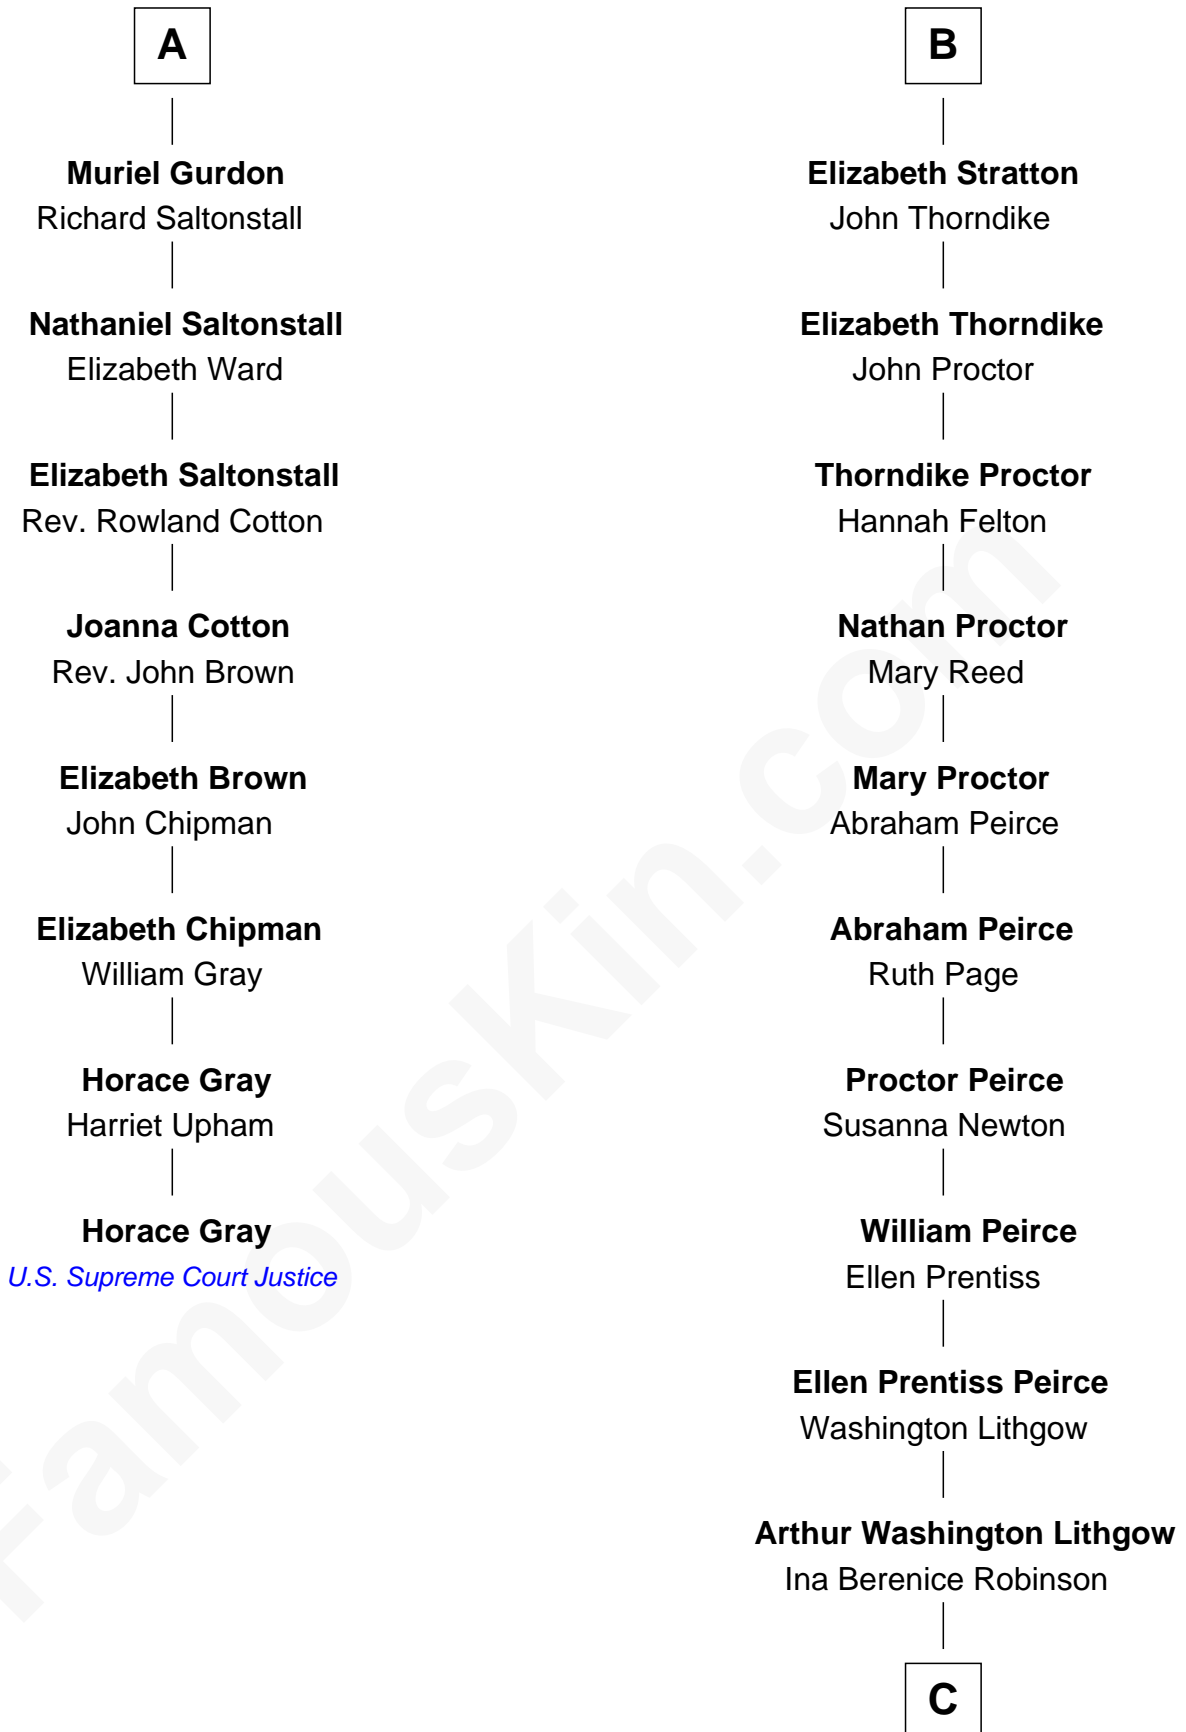

FamousKin.com

Relationship Chart of

Horace Gray

U.S. Supreme Court Justice

14th cousin 4 times removed of

John Lithgow

Stage, TV, and Movie Actor

Sir John Howard

Alice Tendring

Sir Robert Howard

Margaret Mowbray

Sir John Howard

Margaret Chedworth

Katherine Howard

Sir John Bouchier

Jane Bouchier

Henry Howard

Mary Hussey

Elizabeth Howard

Henry Wentworth

Margery Wentworth

Sir William Waldegrave

Dorothy Waldegrave

Sir John Spring

Frances Spring

Edmund Wright

Mary Wright

William Derehaugh

Anne Derehaugh

John Stratton

B

C