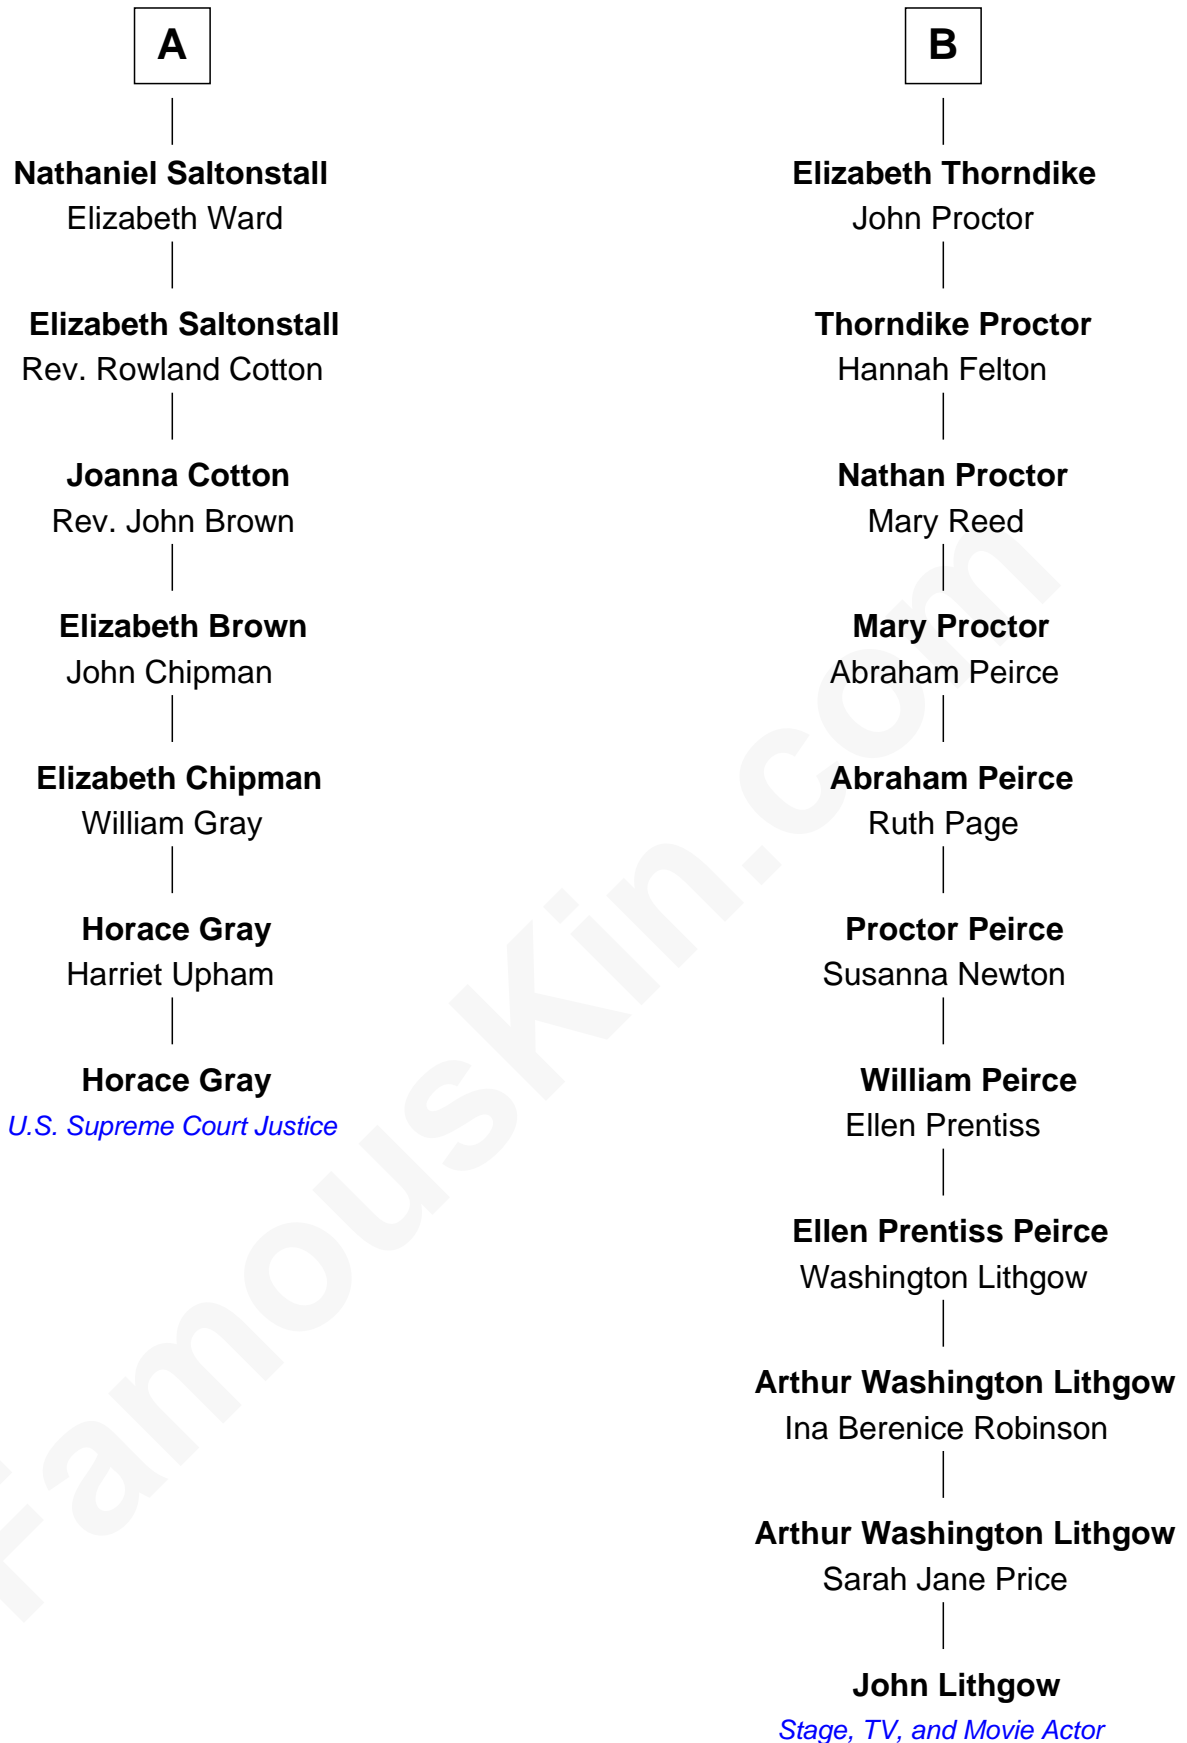

FamousKin.com

Relationship Chart of

Horace Gray

U.S. Supreme Court Justice

13th cousin 4 times removed of

John Lithgow

Stage, TV, and Movie Actor

Elizabeth Cheney

with husband
Sir Frederick Tilney

with husband
Sir John Say

Elizabeth Tilney
Sir Humphrey Bouchier

Elizabeth Say
Thomas Sampson

Sir John Bouchier
Katherine Howard

Margery Sampson
Robert Felton

Jane Bouchier
Edmund Knyvet

Thomas Felton
Cecily Seckford

John Knyvet
Agnes Harcourt

Cecily Felton
John Stratton

Abigail Knyvet
Martin Sedley

Thomas Stratton
Dorothy Nicolls

Muriel Sedley
Brampton Gurdon

John Stratton
Anne Derehaugh

Muriel Gurdon
Richard Saltonstall

Elizabeth Stratton
John Thorndike

A

B

John Lithgow photo by [David Shankbone](#) (CC BY-SA 3.0)