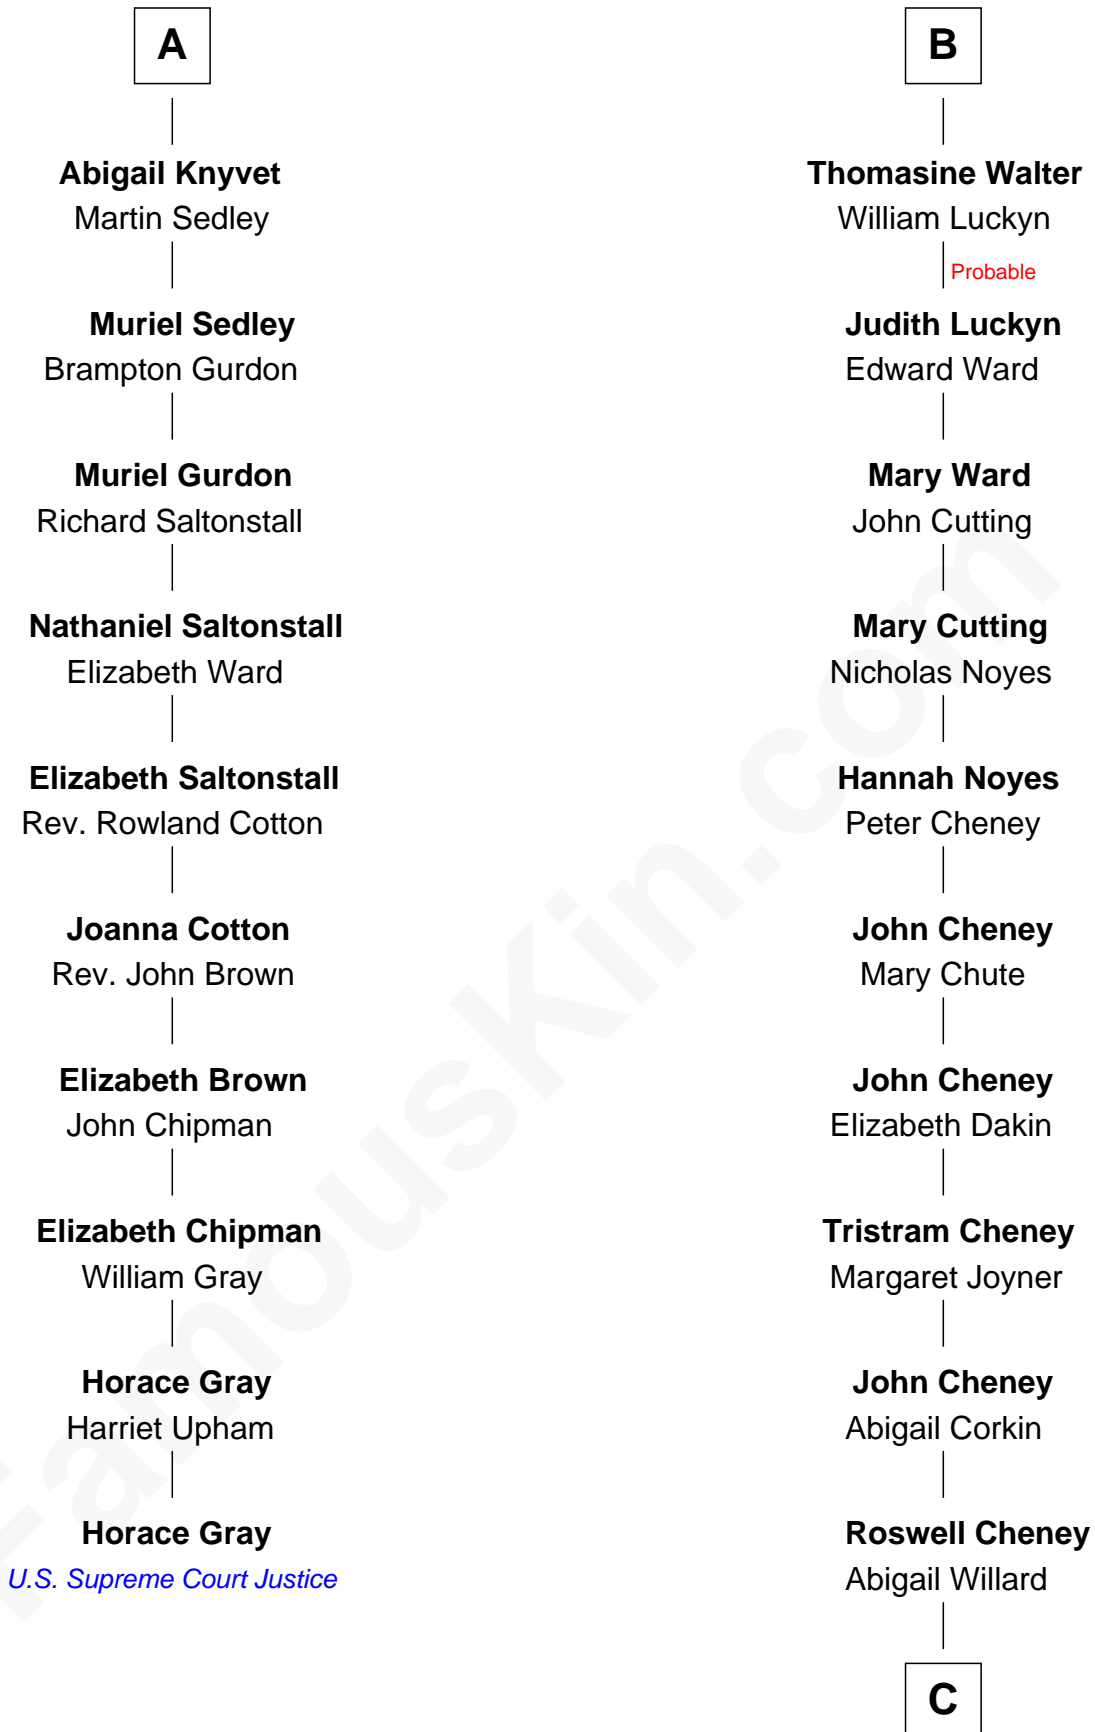

FamousKin.com

Relationship Chart of

Horace Gray

U.S. Supreme Court Justice

16th cousin 4 times removed of

Carole Lombard

Movie Actress

Sir John Howard

Alice de Bois

Sir Robert Howard

Margaret de Scales

Sir John Howard

Alice Tendring

Sir Robert Howard

Margaret Mowbray

Sir John Howard

Margaret Chedworth

Katherine Howard

Sir John Bourchier

Jane Bourchier

Edmund Knyvet

John Knyvet

Agnes Harcourt

A

Isabel Brome

John Denton

Thomas Denton

Jane Webbe

Isabel Denton

William ap Walter

B

C