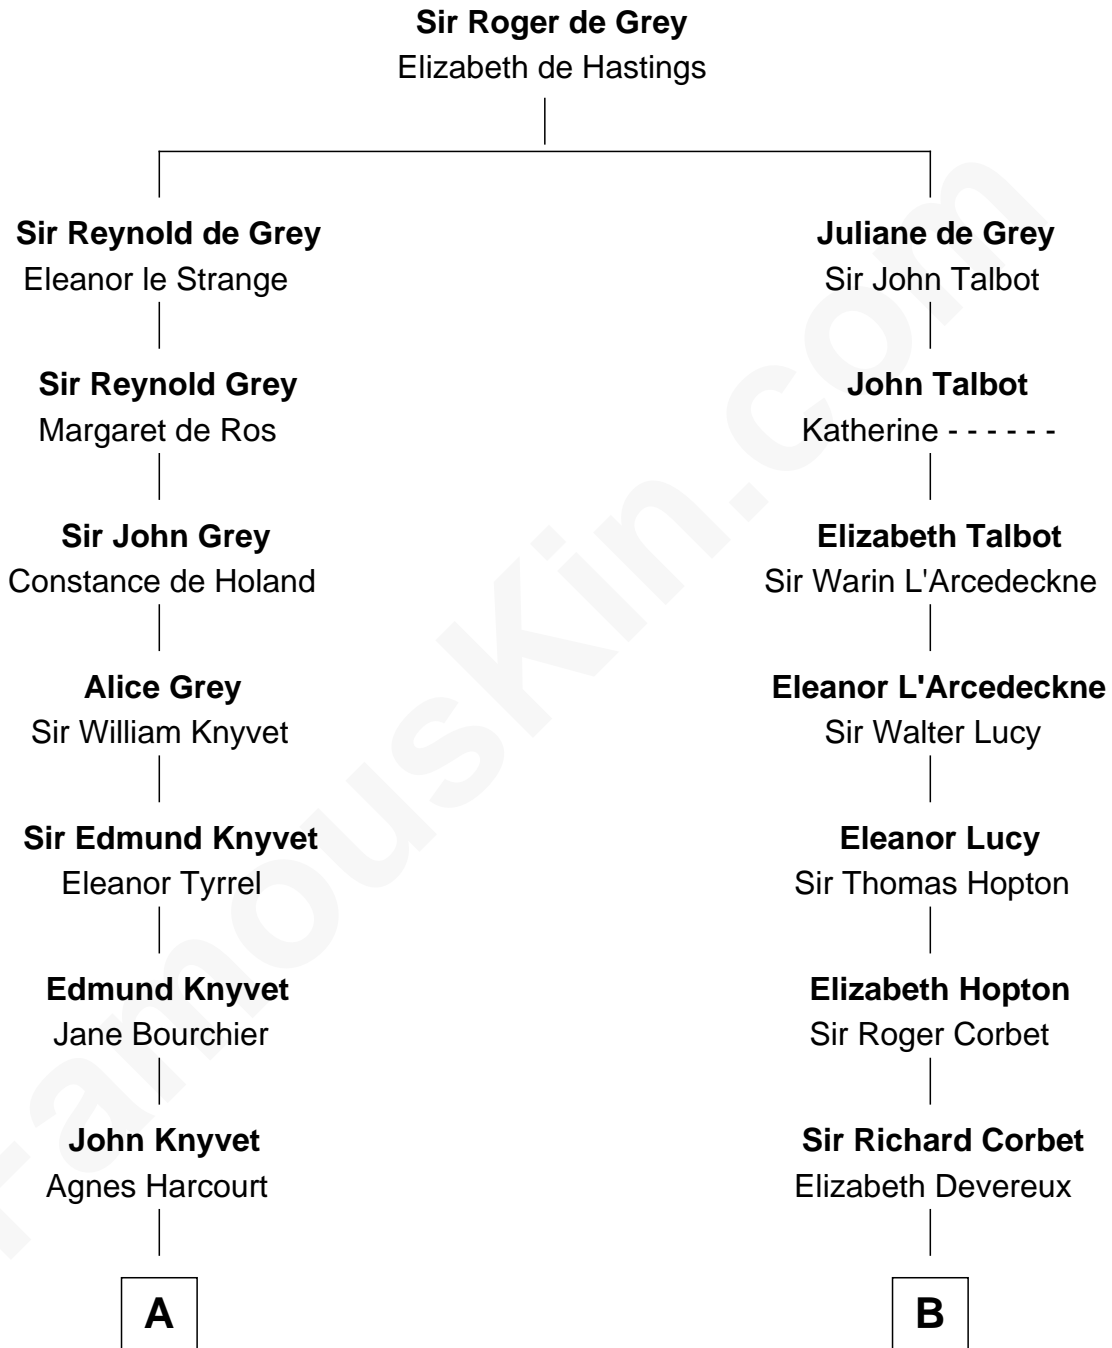

FamousKin.com

Relationship Chart of

Horace Gray

U.S. Supreme Court Justice

16th cousin 4 times removed of

Melvyn Douglas
Movie Actor

C

Erskine Douglas

Sophia Garrett

Emma Jane Douglas

Col. George Taliaferro Shackelford

Lena Priscilla Shackelford

Edouard Gregory Hesselberg

Melvyn Douglas

Movie Actor