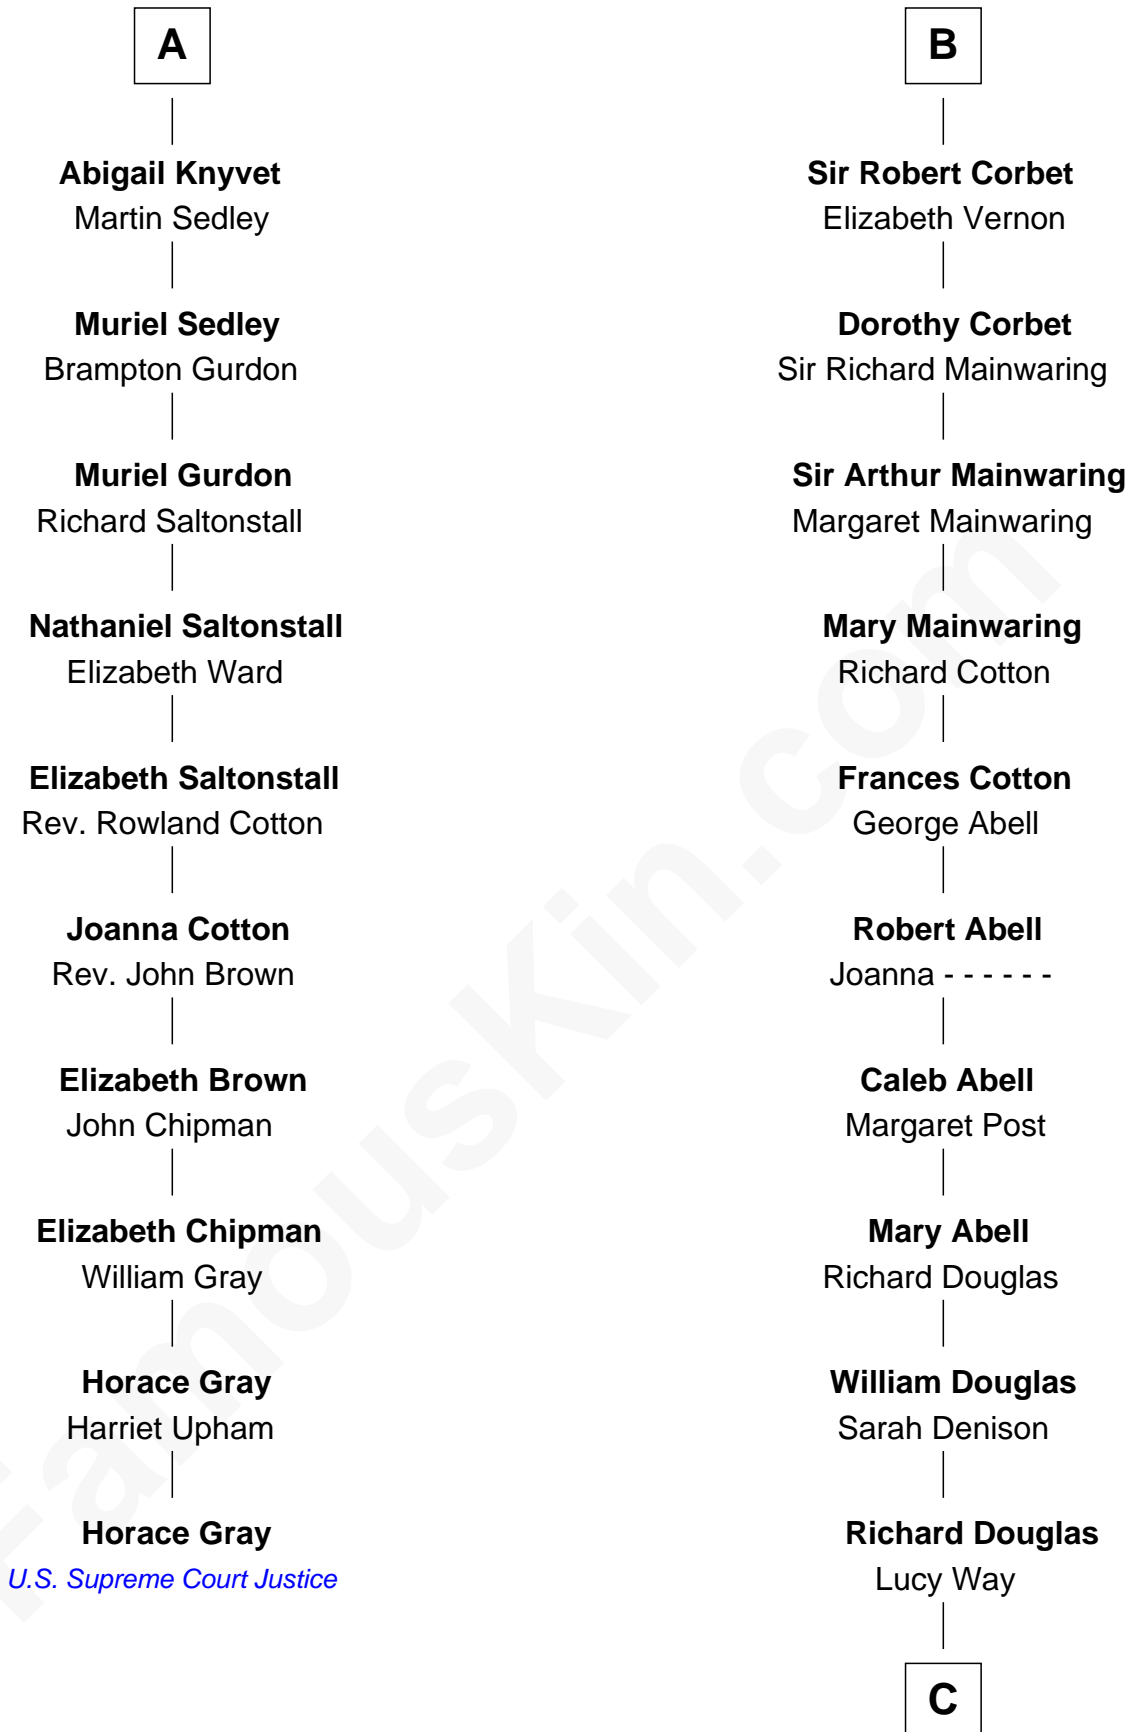

FamousKin.com

Relationship Chart of

Horace Gray

U.S. Supreme Court Justice

16th cousin 4 times removed of

Melvyn Douglas
Movie Actor

C

Erskine Douglas

Sophia Garrett

Emma Jane Douglas

Col. George Taliaferro Shackelford

Lena Priscilla Shackelford

Edouard Gregory Hesselberg

Melvyn Douglas

Movie Actor