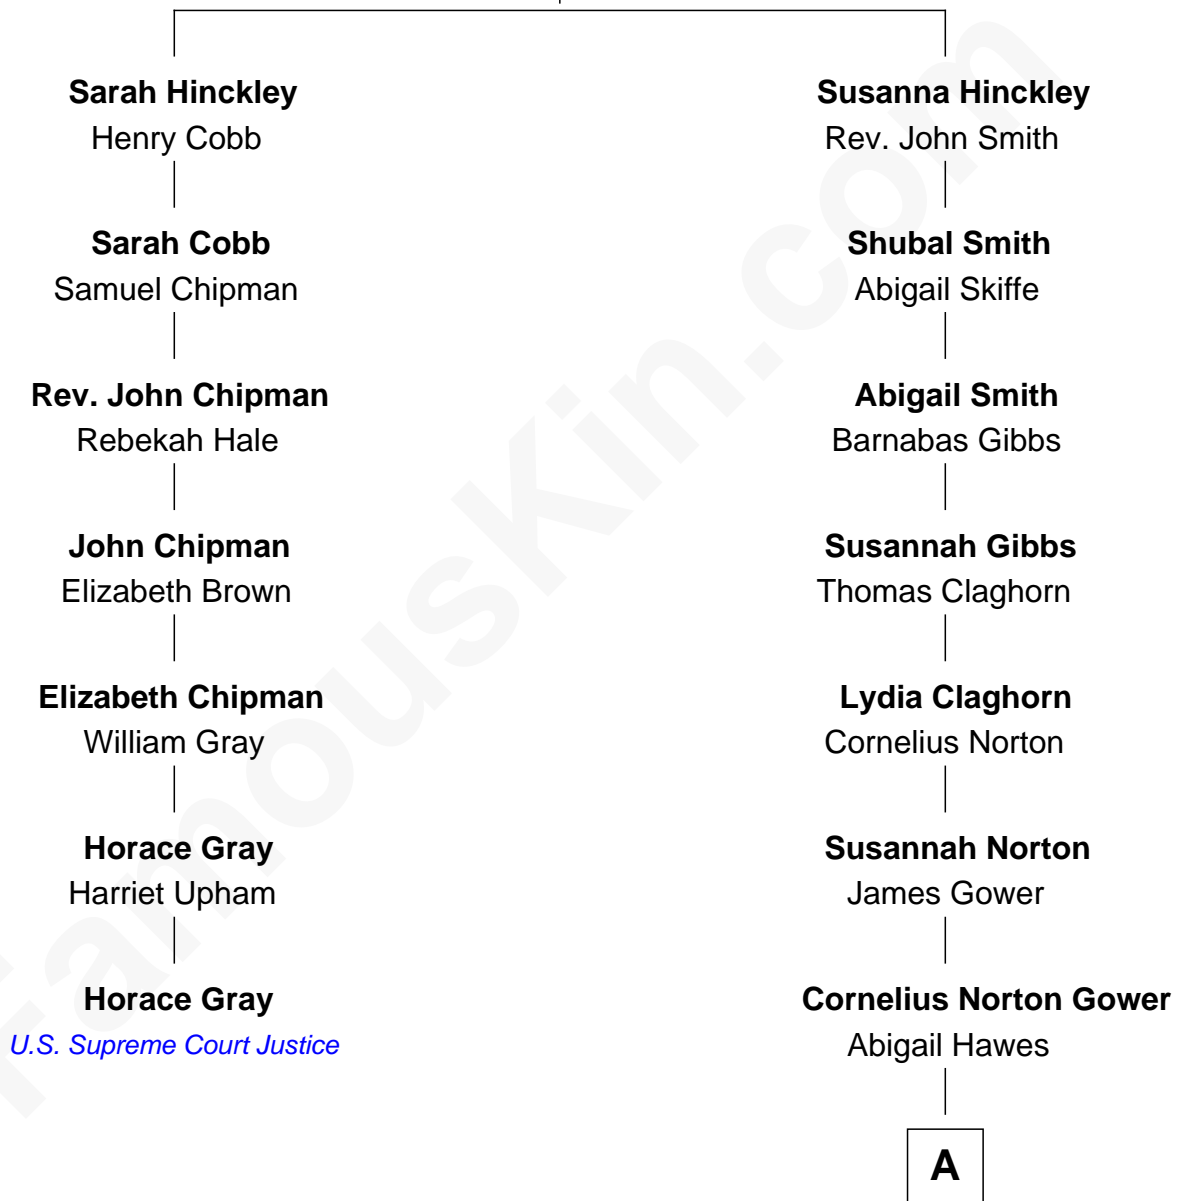

FamousKin.com

Relationship Chart of

Horace Gray

U.S. Supreme Court Justice

6th cousin 5 times removed of

Sarah Palin

9th Governor of Alaska

Samuel Hinckley

Sarah Soole

A

—
Arthur Collins Gower

Mary Schmolz

—
James Carl Gower

Cora Godfrey Strong

—
Helen Louise Gower

Clement James Sheeran

—
Sarah Sheeran

Charles Richard Heath

—
Sarah Palin

9th Governor of Alaska