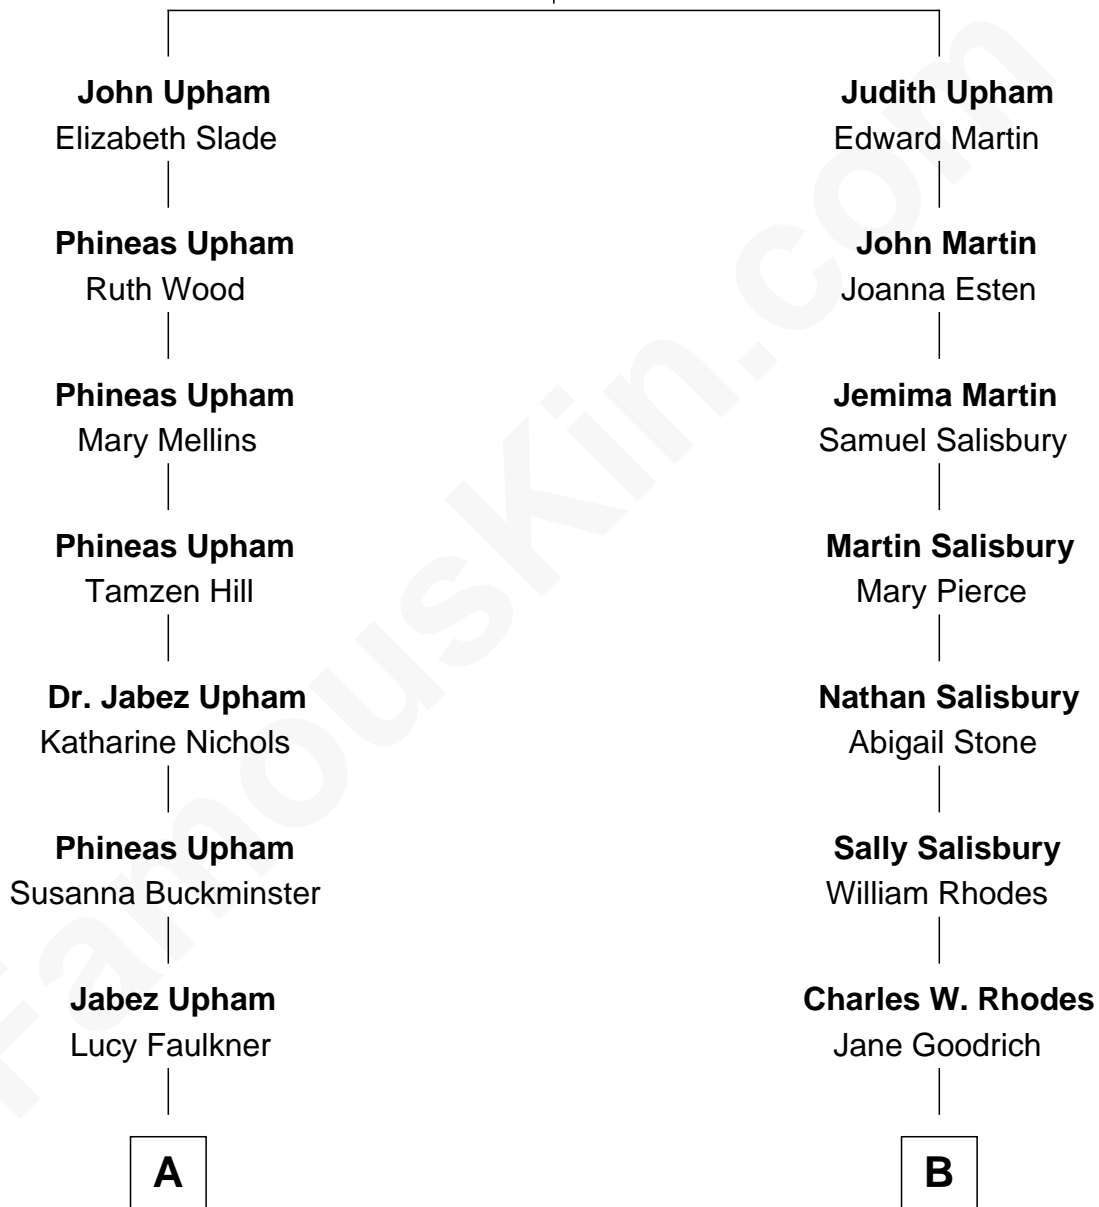

FamousKin.com

Relationship Chart of

Horace Gray

U.S. Supreme Court Justice

8th cousin 3 times removed of

Sarah Palin

9th Governor of Alaska

Richard Upham

Maria - - - - -

A

Harriet Upham

Horace Gray

Horace Gray

U.S. Supreme Court Justice

B

Alma Miranda Rhodes

9th Governor of Alaska

FamousKin.com