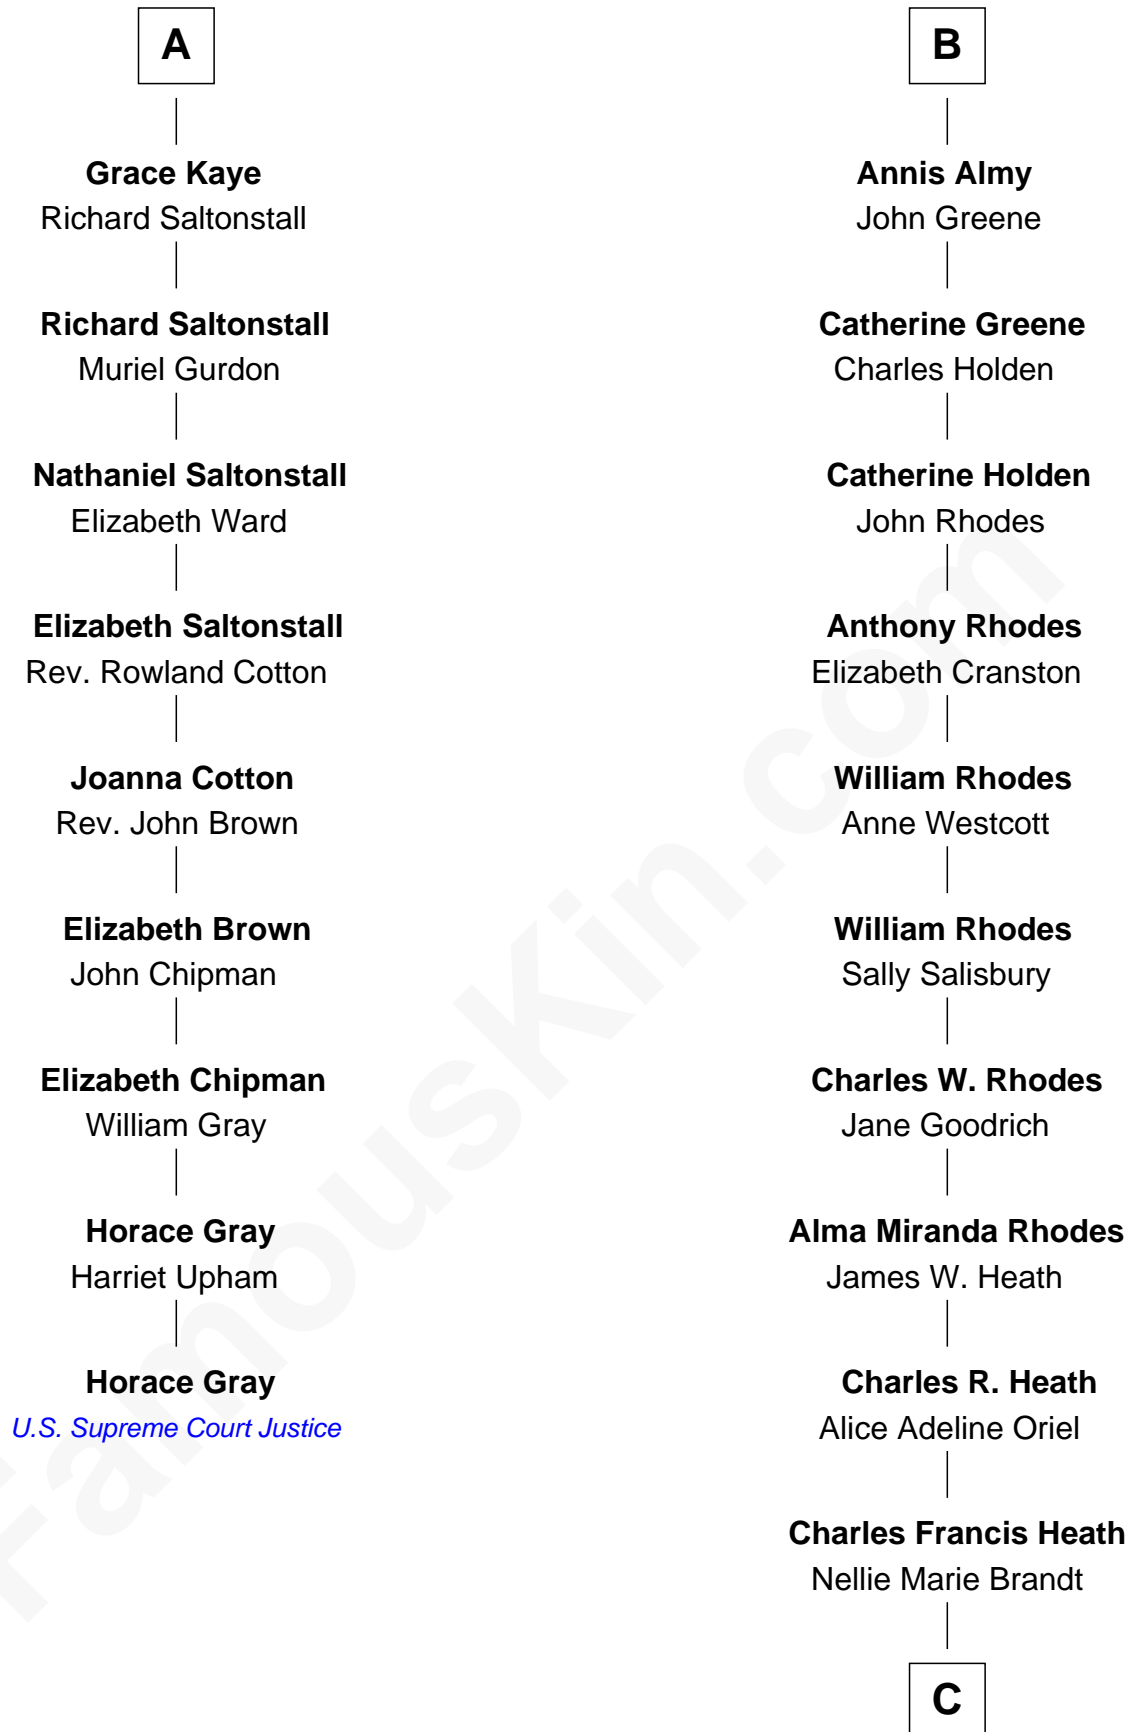

### Sarah Palin

*9th Governor of Alaska*

**Sir Thomas Aylesbury**

Katherine Pabenham

**Isabel Aylesbury**  
Sir Thomas Chaworth

**Elizabeth Chaworth**  
Sir William FitzWilliam

**Isabel FitzWilliam**  
Richard Wentworth

**Matthew Wentworth**  
Elizabeth Woodruffe

**Beatrice Wentworth**  
Arthur Kaye

**John Kaye**  
Dorothy Mauleverer

**Robert Kaye**  
Anne Flower

**A**

**Eleanor Aylesbury**  
Sir Humphrey Stafford

**Humphrey Stafford**  
Katherine Fray

**Sir Humphrey Stafford**  
Margaret Fogge

**Sir Humphrey Stafford**  
Margaret Tame

**Ellen Stafford**  
Thomas Barlow

**Stafford Barlow**  
-----

**Audrey Barlow**  
William Almy

**B**

**C**

Charles Richard Heath

Sarah Sheeran

**Sarah Palin**

*9th Governor of Alaska*

FamousKin.com