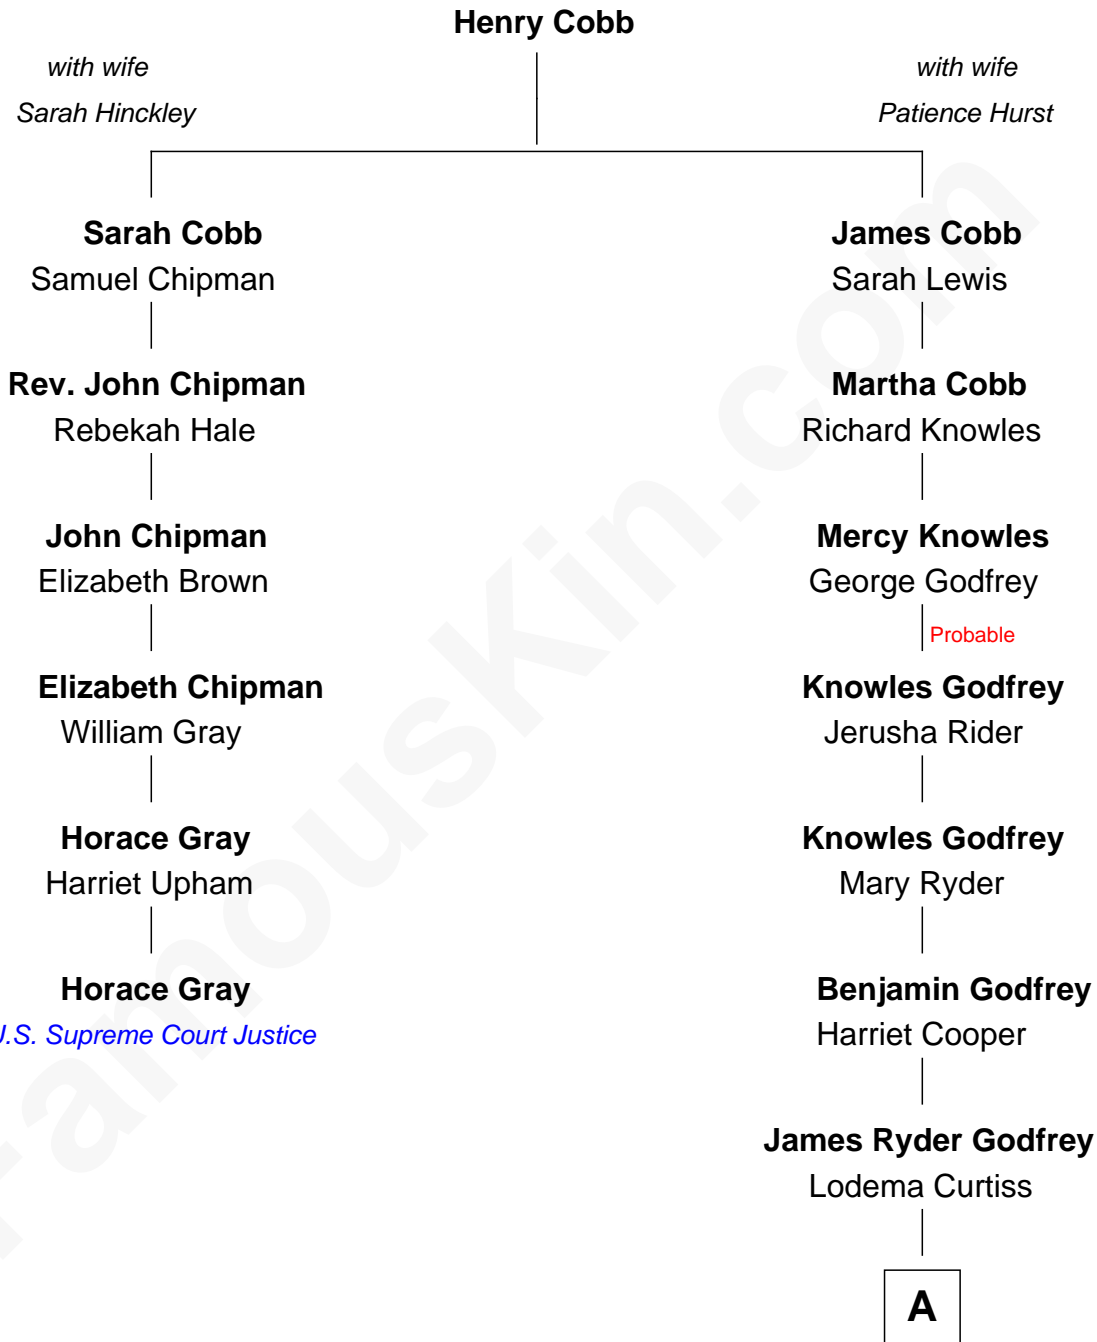

FamousKin.com

Relationship Chart of

Horace Gray

U.S. Supreme Court Justice

5th cousin 6 times removed of

Sarah Palin

9th Governor of Alaska

A