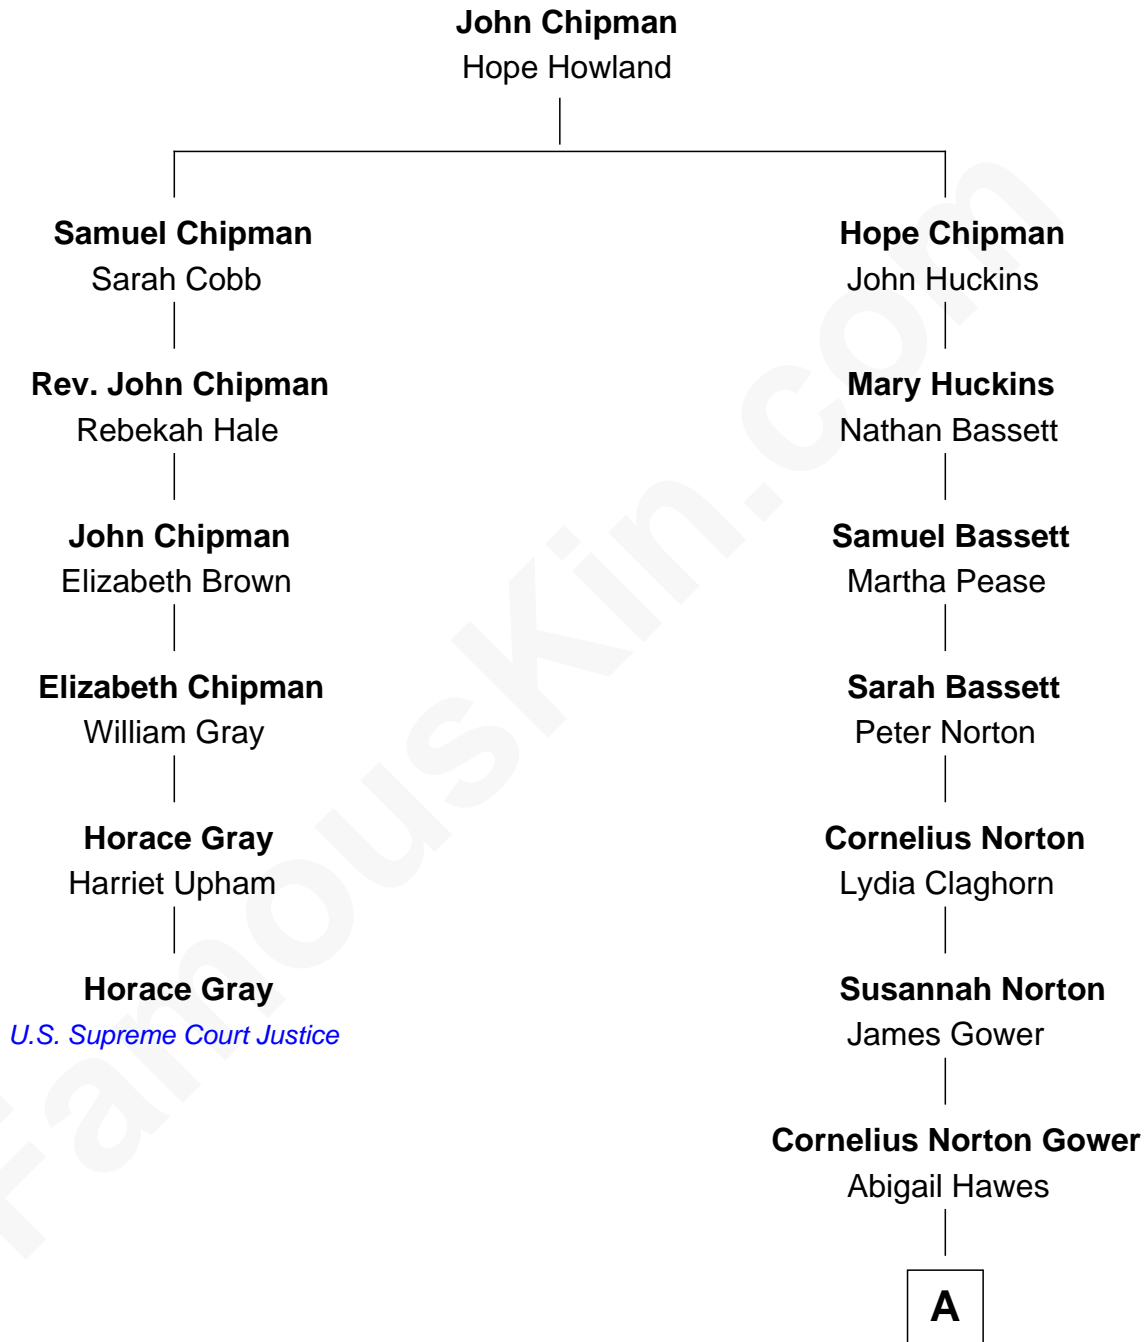

FamousKin.com

Relationship Chart of

Horace Gray

U.S. Supreme Court Justice

5th cousin 6 times removed of

Sarah Palin

9th Governor of Alaska

A

—
Arthur Collins Gower

Mary Schmolz

—
James Carl Gower

Cora Godfrey Strong

—
Helen Louise Gower

Clement James Sheeran

—
Sarah Sheeran

Charles Richard Heath

—
Sarah Palin

9th Governor of Alaska