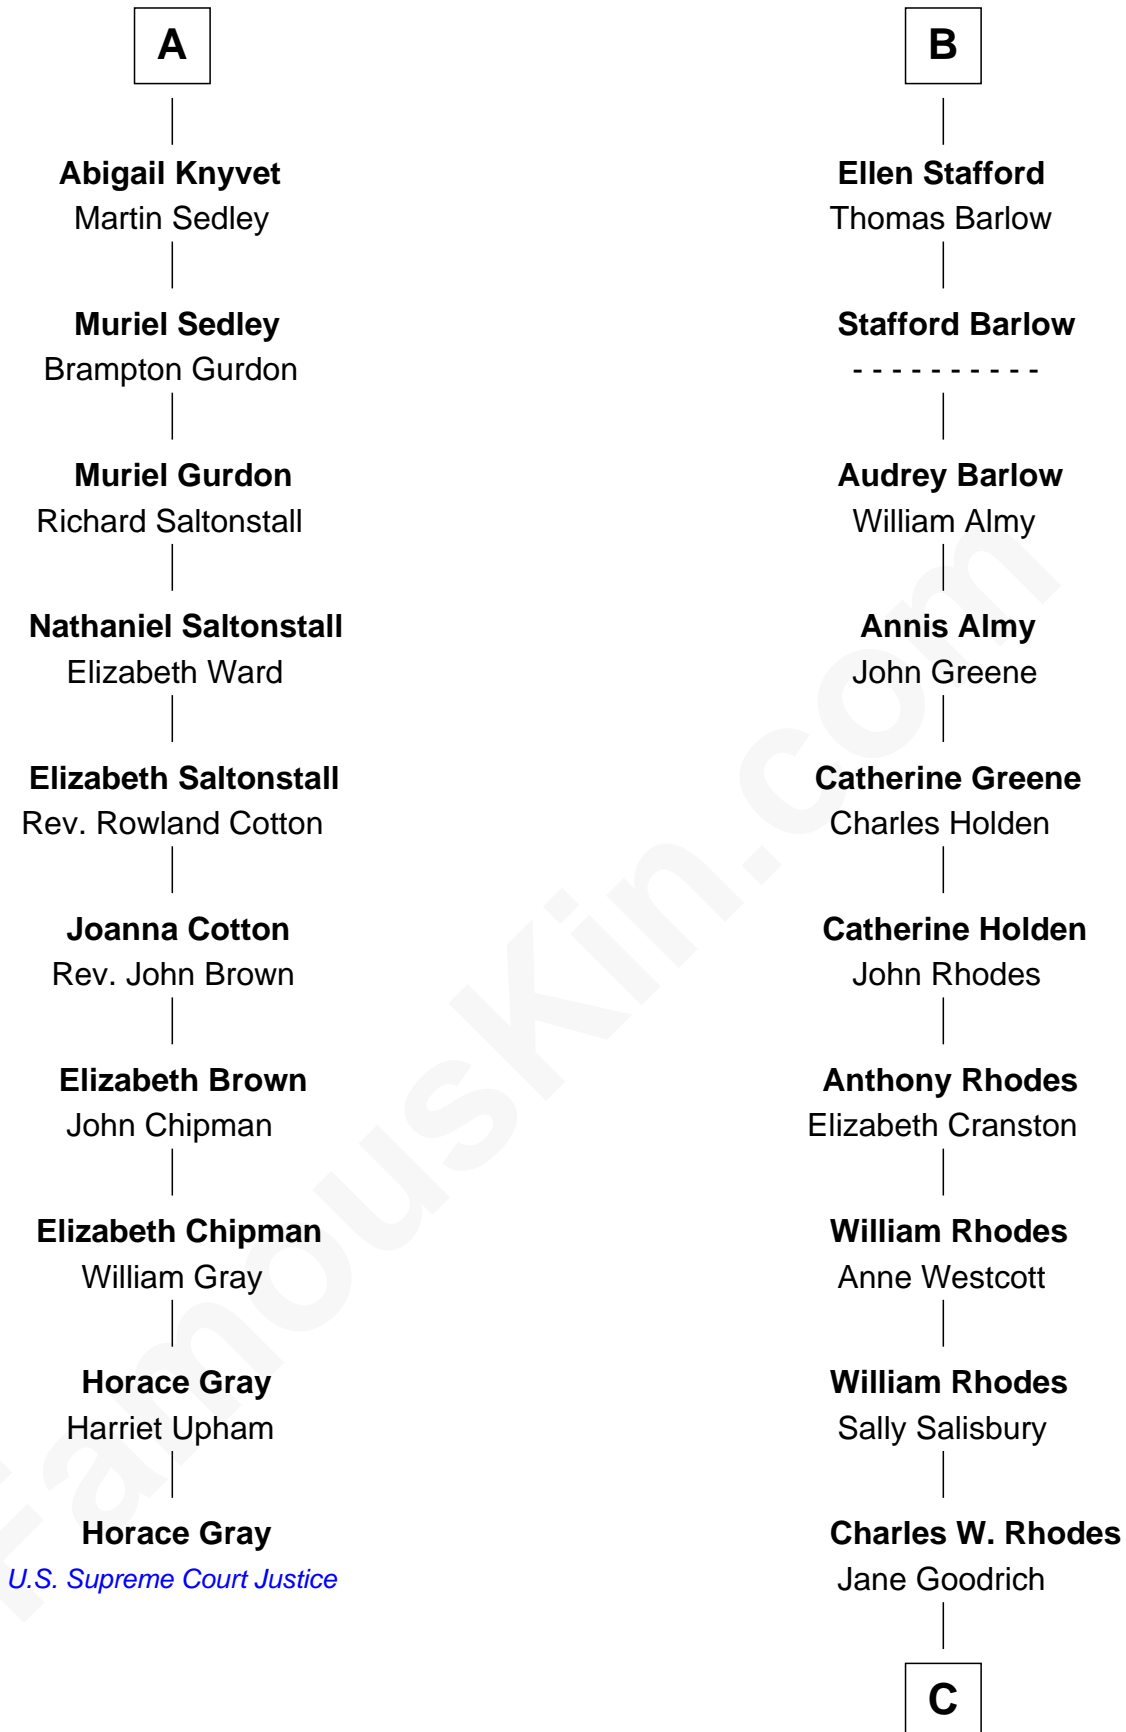

## Relationship Chart of

### Horace Gray

*U.S. Supreme Court Justice*

16th cousin 5 times removed of

**Sarah Palin**

*9th Governor of Alaska*

**C**

Alma Miranda Rhodes

James W. Heath

Charles R. Heath

Alice Adeline Oriel

Charles Francis Heath

Nellie Marie Brandt

Charles Richard Heath

Sarah Sheeran

**Sarah Palin**

*9th Governor of Alaska*