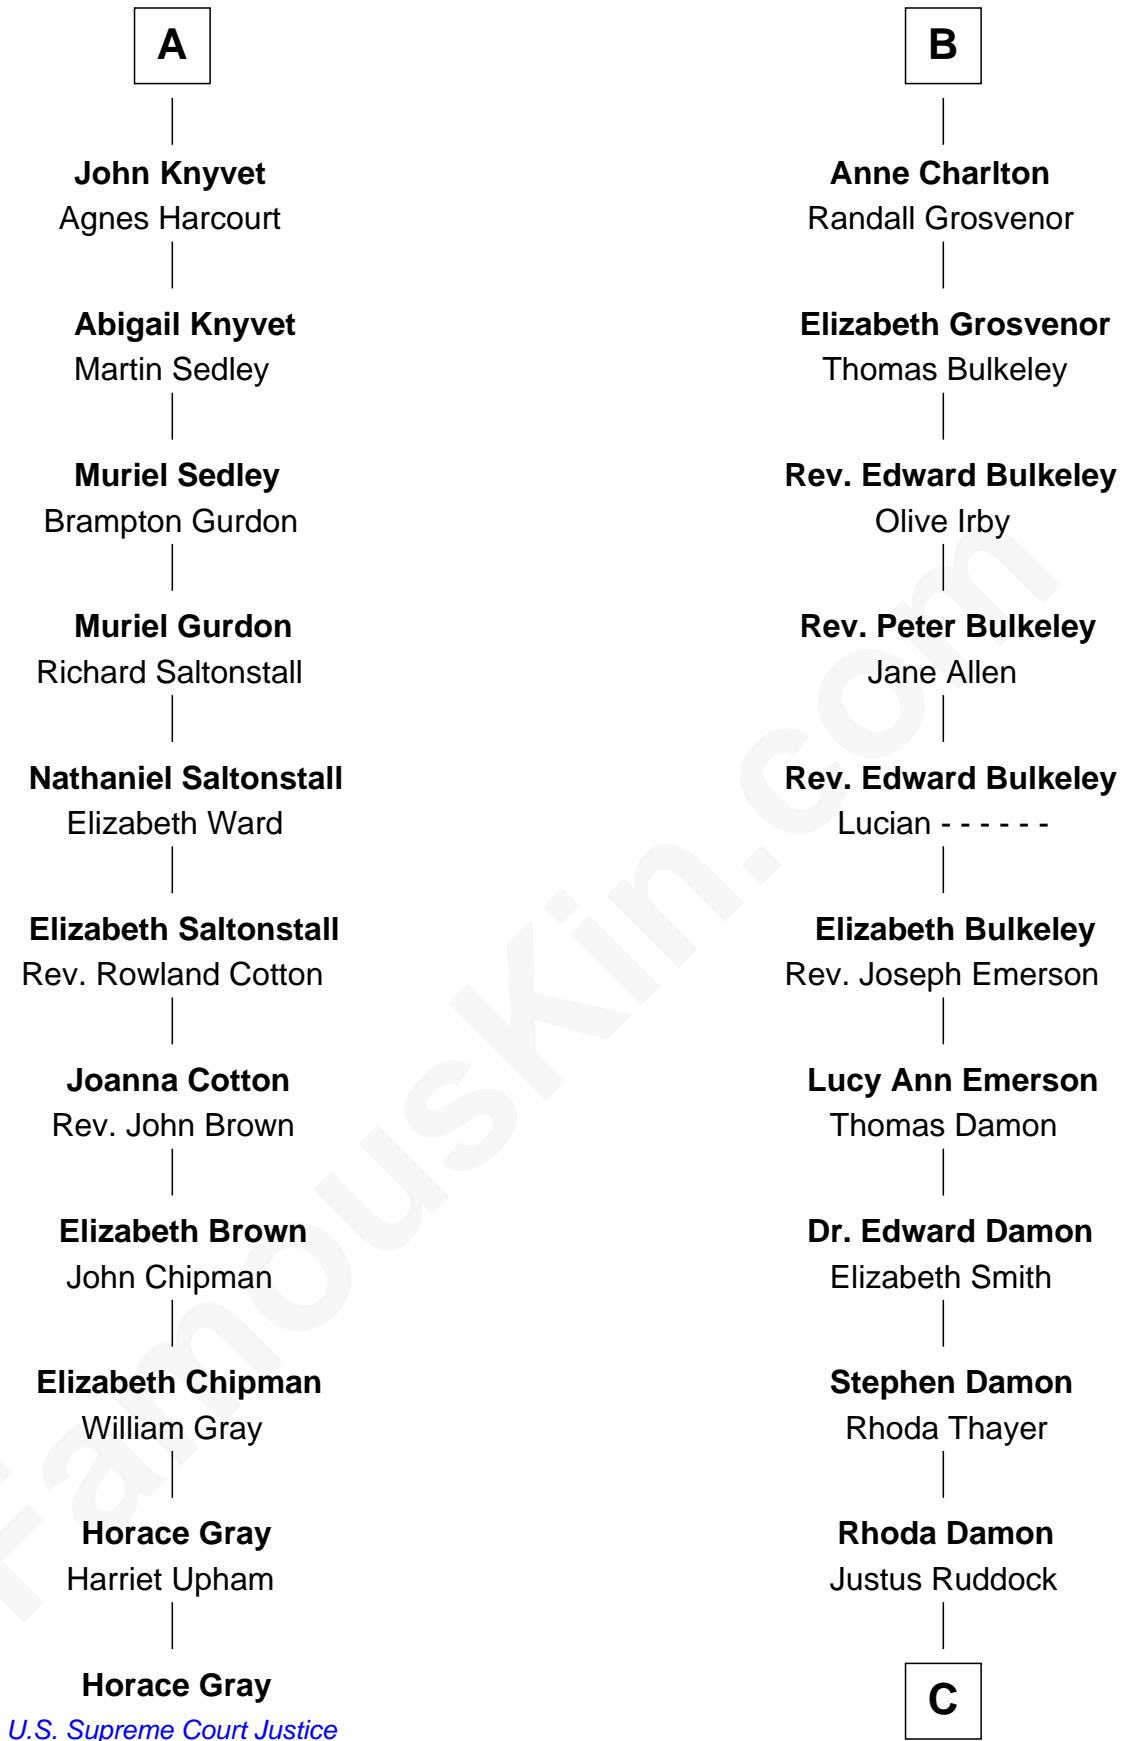

FamousKin.com

Relationship Chart of

Horace Gray

U.S. Supreme Court Justice

17th cousin 4 times removed of

Sarah Palin

9th Governor of Alaska

C

Thomas S. Ruddock

Maria Nancy Newell

May Belle Ruddock

Henry Charles Brandt

Nellie Marie Brandt

Charles Francis Heath

Charles Richard Heath

Sarah Sheeran