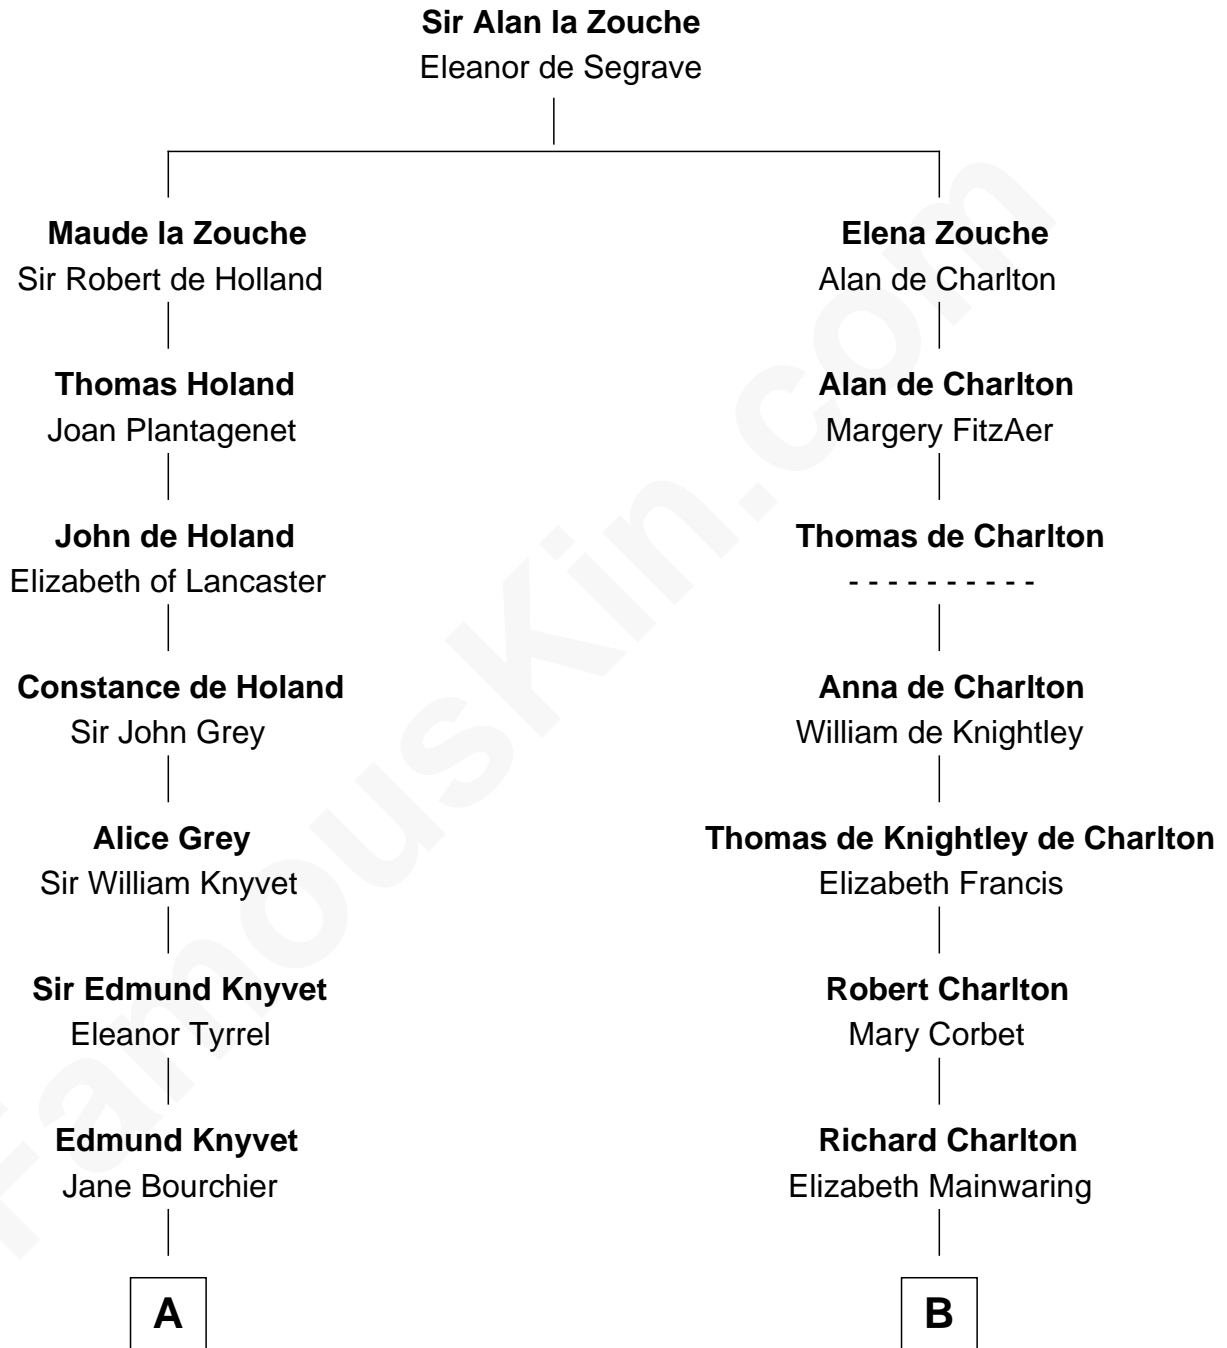

FamousKin.com

Relationship Chart of

Horace Gray

U.S. Supreme Court Justice

17th cousin 4 times removed of

Sarah Palin

9th Governor of Alaska

C

Thomas S. Ruddock

Maria Nancy Newell

May Belle Ruddock

Henry Charles Brandt

Nellie Marie Brandt

Charles Francis Heath

Charles Richard Heath

Sarah Sheeran

Sarah Palin

9th Governor of Alaska