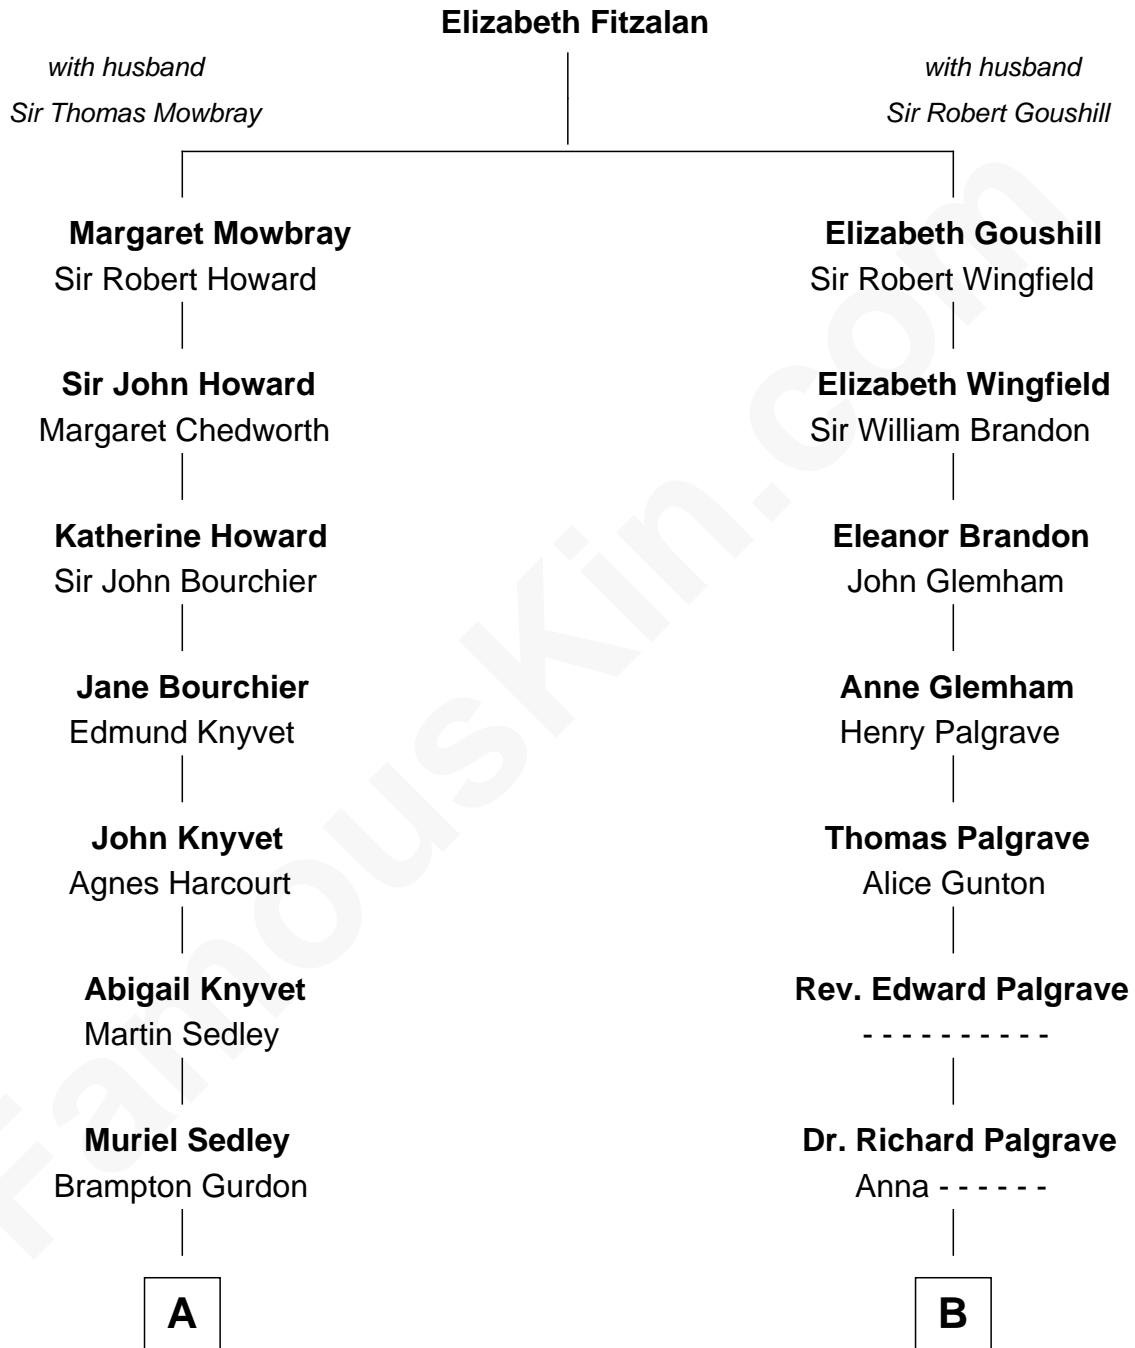

FamousKin.com

Relationship Chart of

Horace Gray

U.S. Supreme Court Justice

14th cousin 5 times removed of

Sarah Palin

9th Governor of Alaska

C

Charles Francis Heath
Nellie Marie Brandt

Charles Richard Heath
Sarah Sheeran

Sarah Palin
9th Governor of Alaska

FamousKin.com