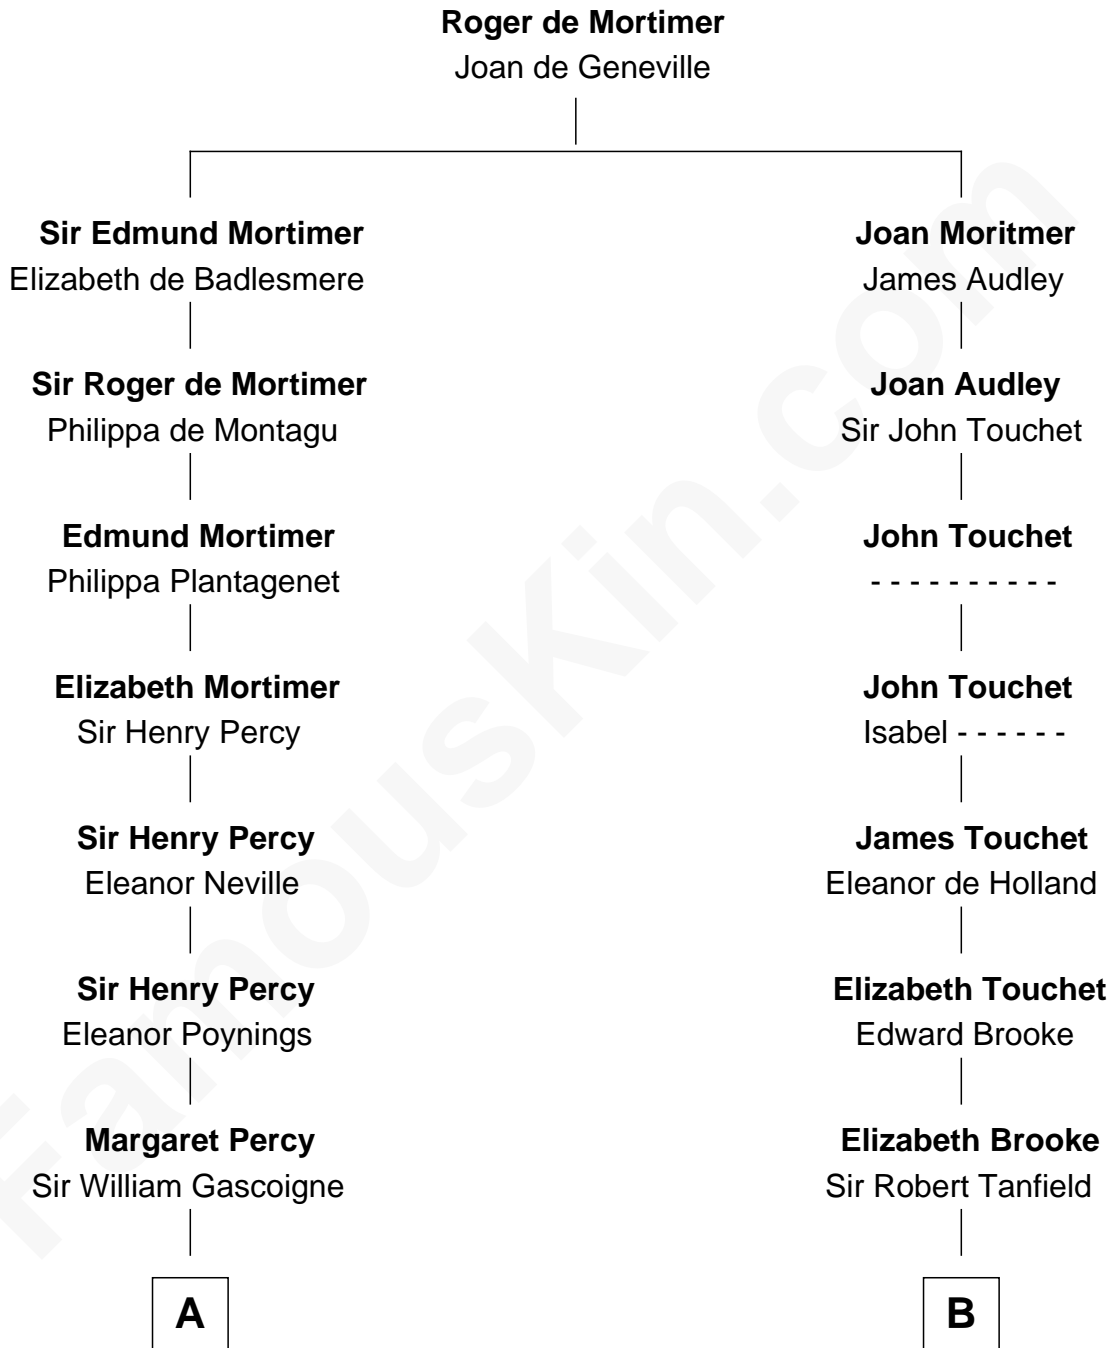

## Relationship Chart of

### Horace Gray

*U.S. Supreme Court Justice*

**17th cousin 2 times removed of**

### Thomas Jefferson

*3rd U.S. President and Signer of the Declaration of Independence*

**C**

—  
**Elizabeth Chipman**

William Gray

—  
**Horace Gray**

Harriet Upham

—  
**Horace Gray**