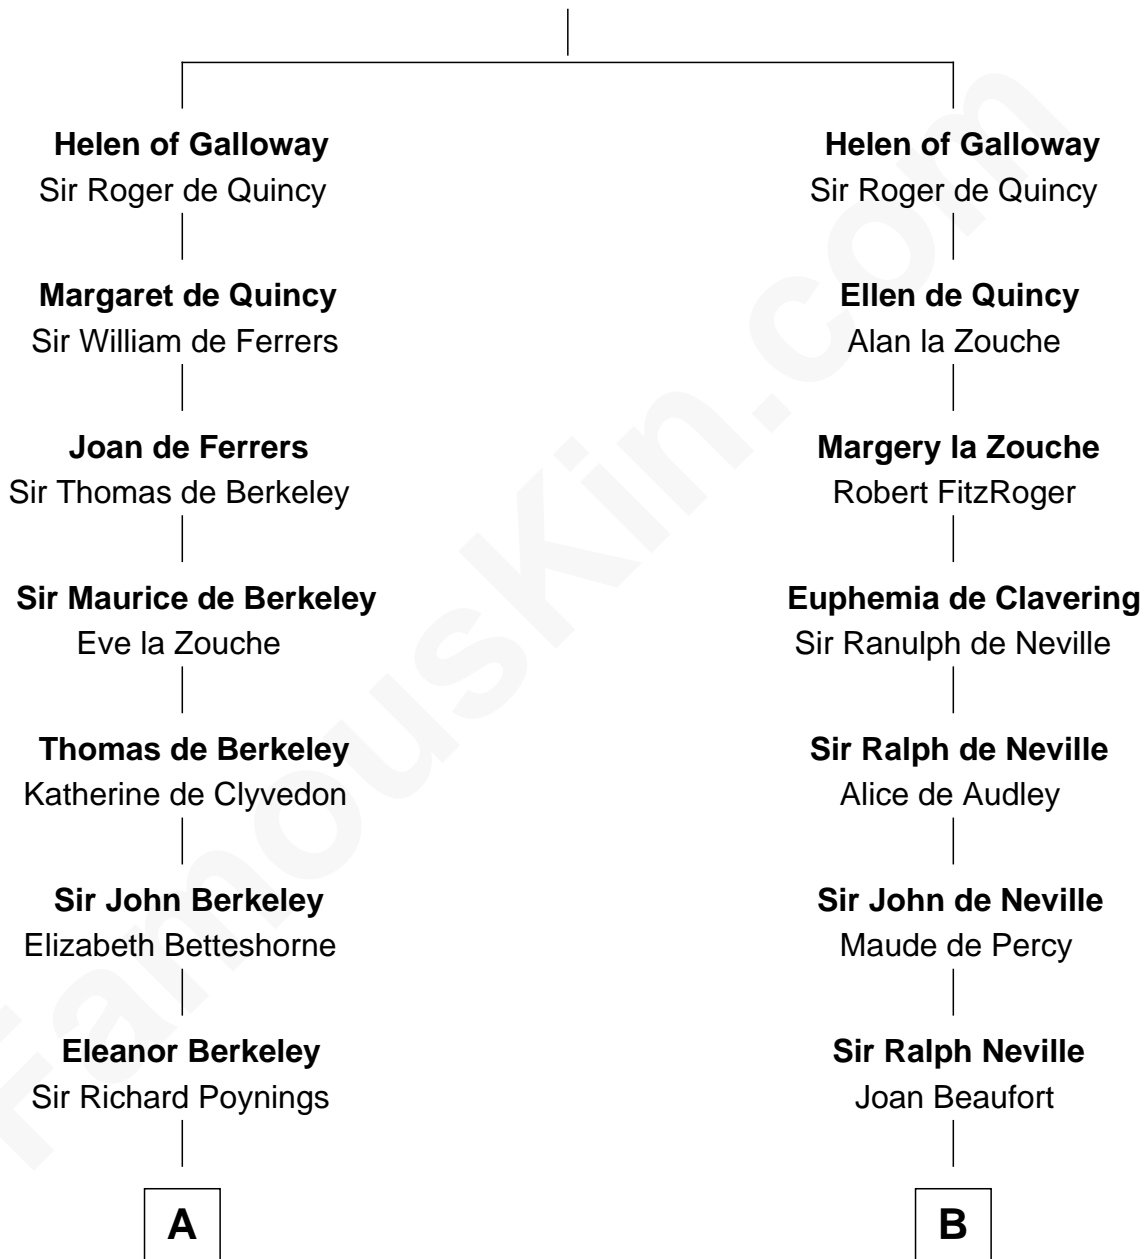

Alan of Galloway

Helen de l'Isle