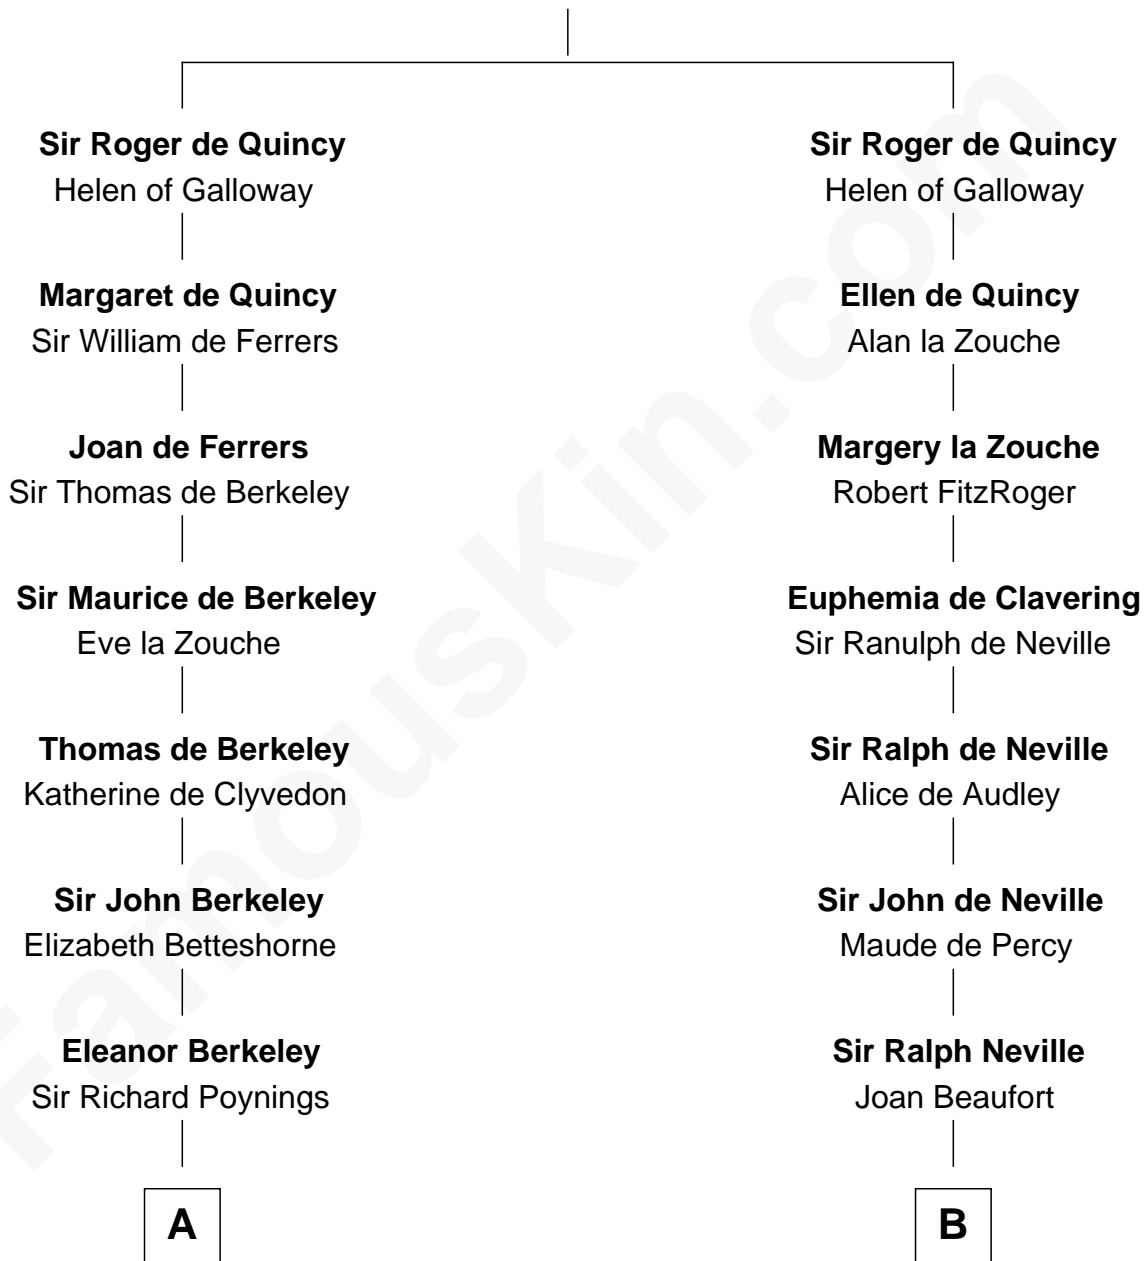

FamousKin.com

Relationship Chart of

Horace Gray

U.S. Supreme Court Justice

18th cousin 3 times removed of

Thomas Jefferson

3rd U.S. President and Signer of the Declaration of Independence

Saher de Quincy
Margaret de Beaumont

C

Joanna Cotton
Rev. John Brown

Elizabeth Brown
John Chipman

Elizabeth Chipman
William Gray

Horace Gray
Harriet Upham

Horace Gray
U.S. Supreme Court Justice

D

Jane Randolph
Peter Jefferson

Thomas Jefferson
3rd U.S. President

FamousKin.com