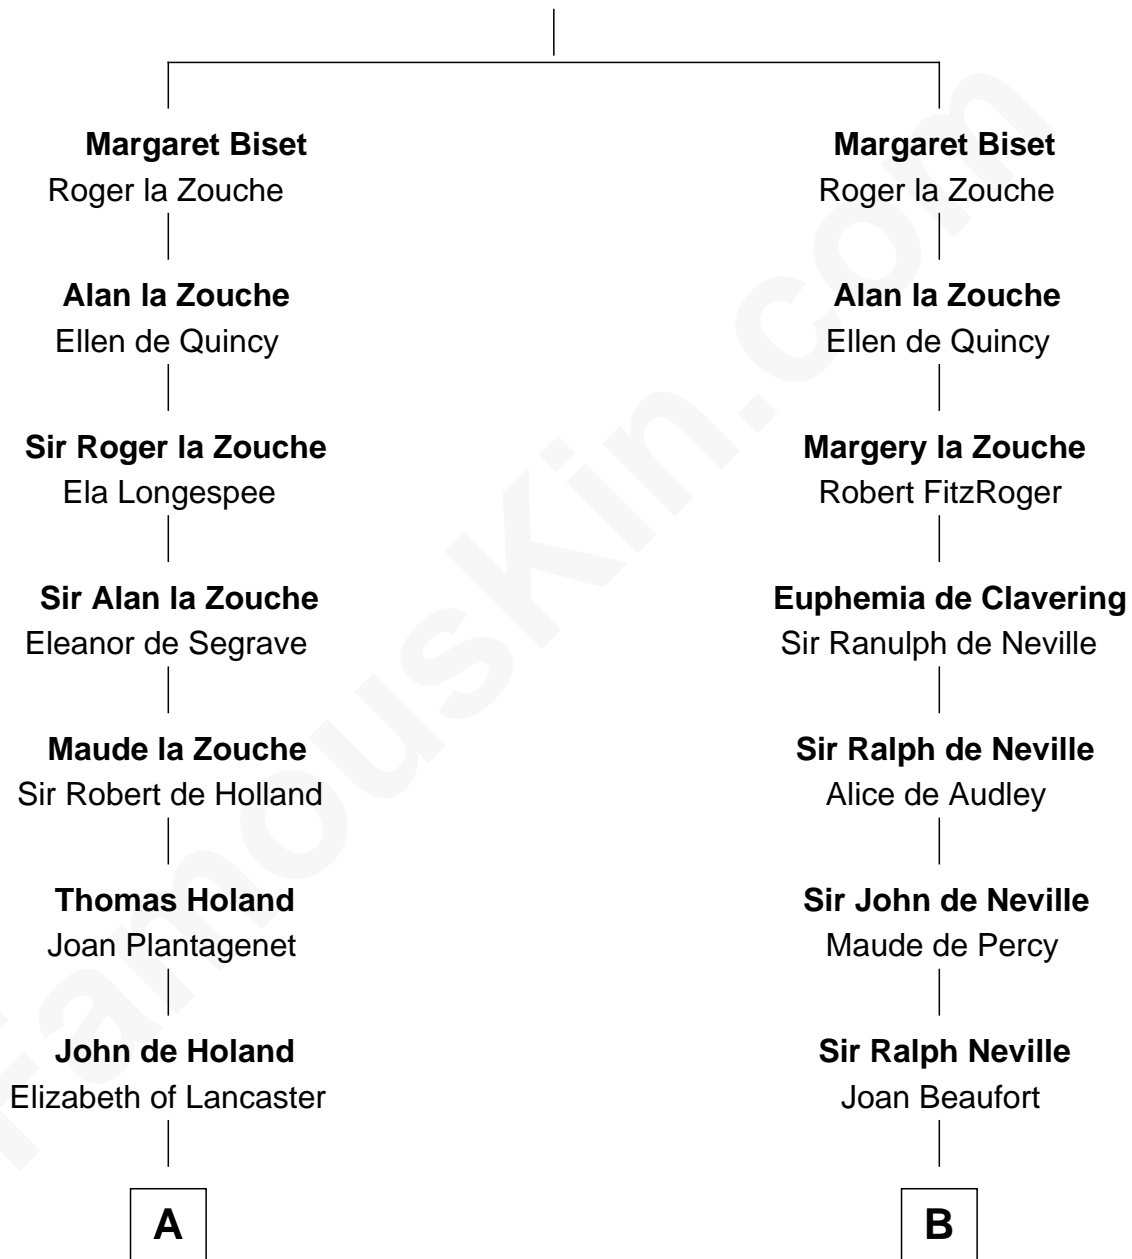

## Relationship Chart of

### Horace Gray

*U.S. Supreme Court Justice*

18th cousin 3 times removed of

### Thomas Jefferson

*3rd U.S. President and Signer of the Declaration of Independence*

Henry Biset

**C**

**Joanna Cotton**  
Rev. John Brown

**Elizabeth Brown**  
John Chipman

**Elizabeth Chipman**  
William Gray

**Horace Gray**  
Harriet Upham

**Horace Gray**  
*U.S. Supreme Court Justice*

**D**

**Jane Randolph**  
Peter Jefferson

**Thomas Jefferson**  
*3rd U.S. President*

FamousKin.com