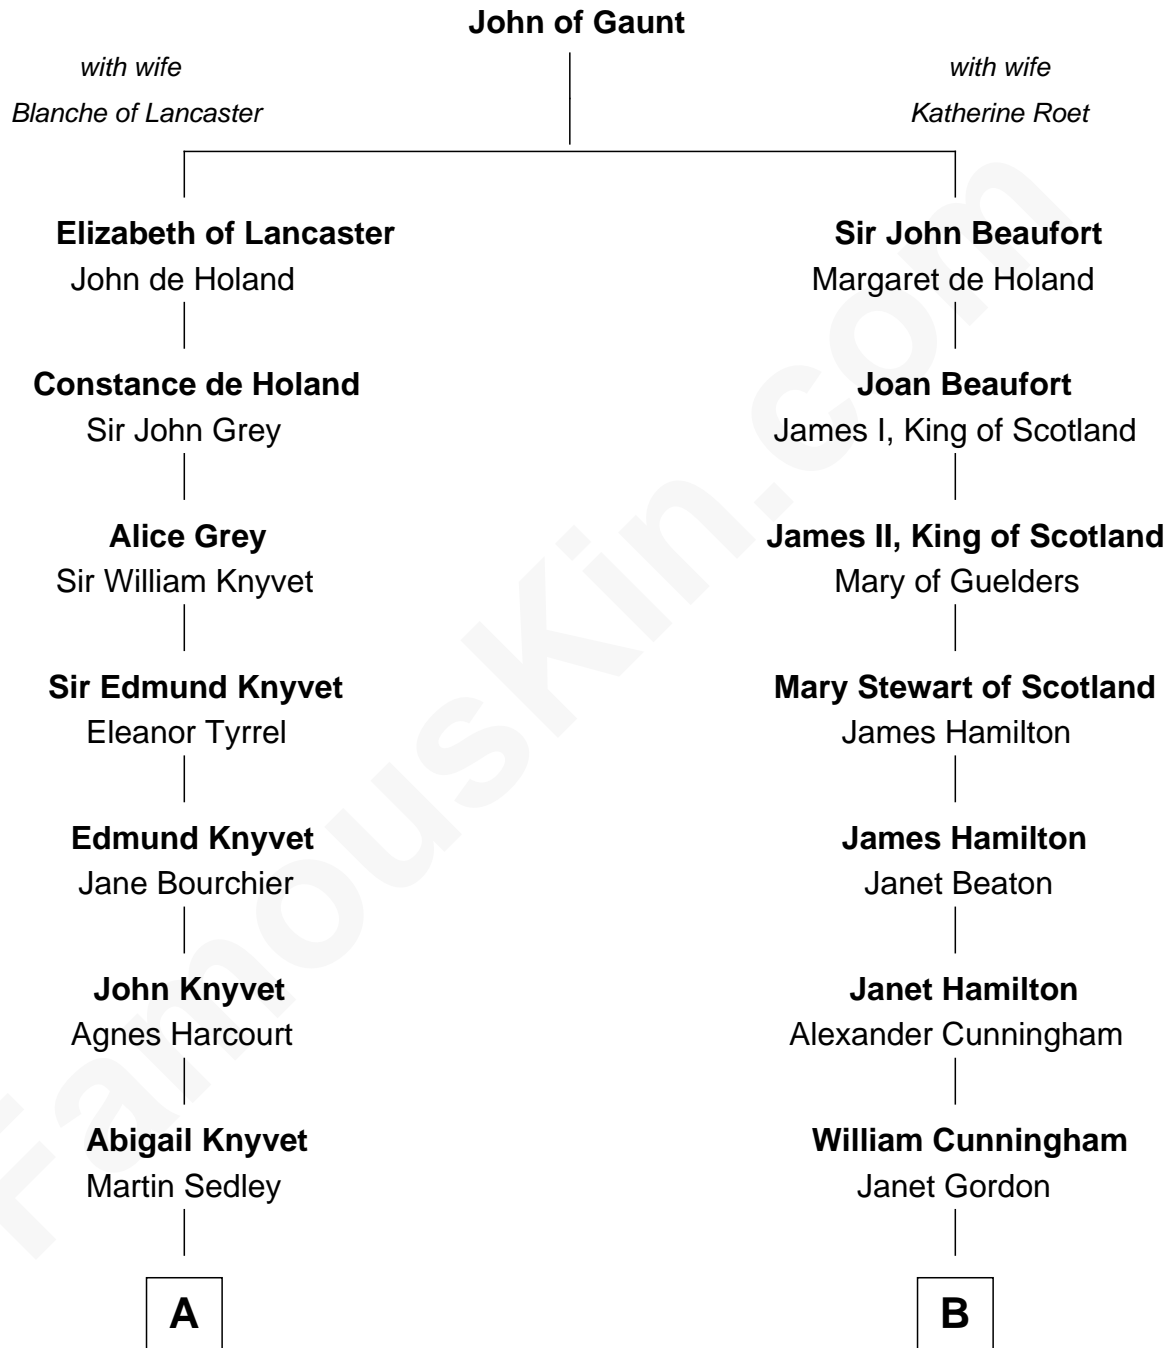

FamousKin.com

Relationship Chart of Horace Gray

U.S. Supreme Court Justice

14th cousin 1 time removed of

Alexander Hamilton

1st U.S. Secretary of the Treasury

A

Muriel Sedley
Brampton Gurdon