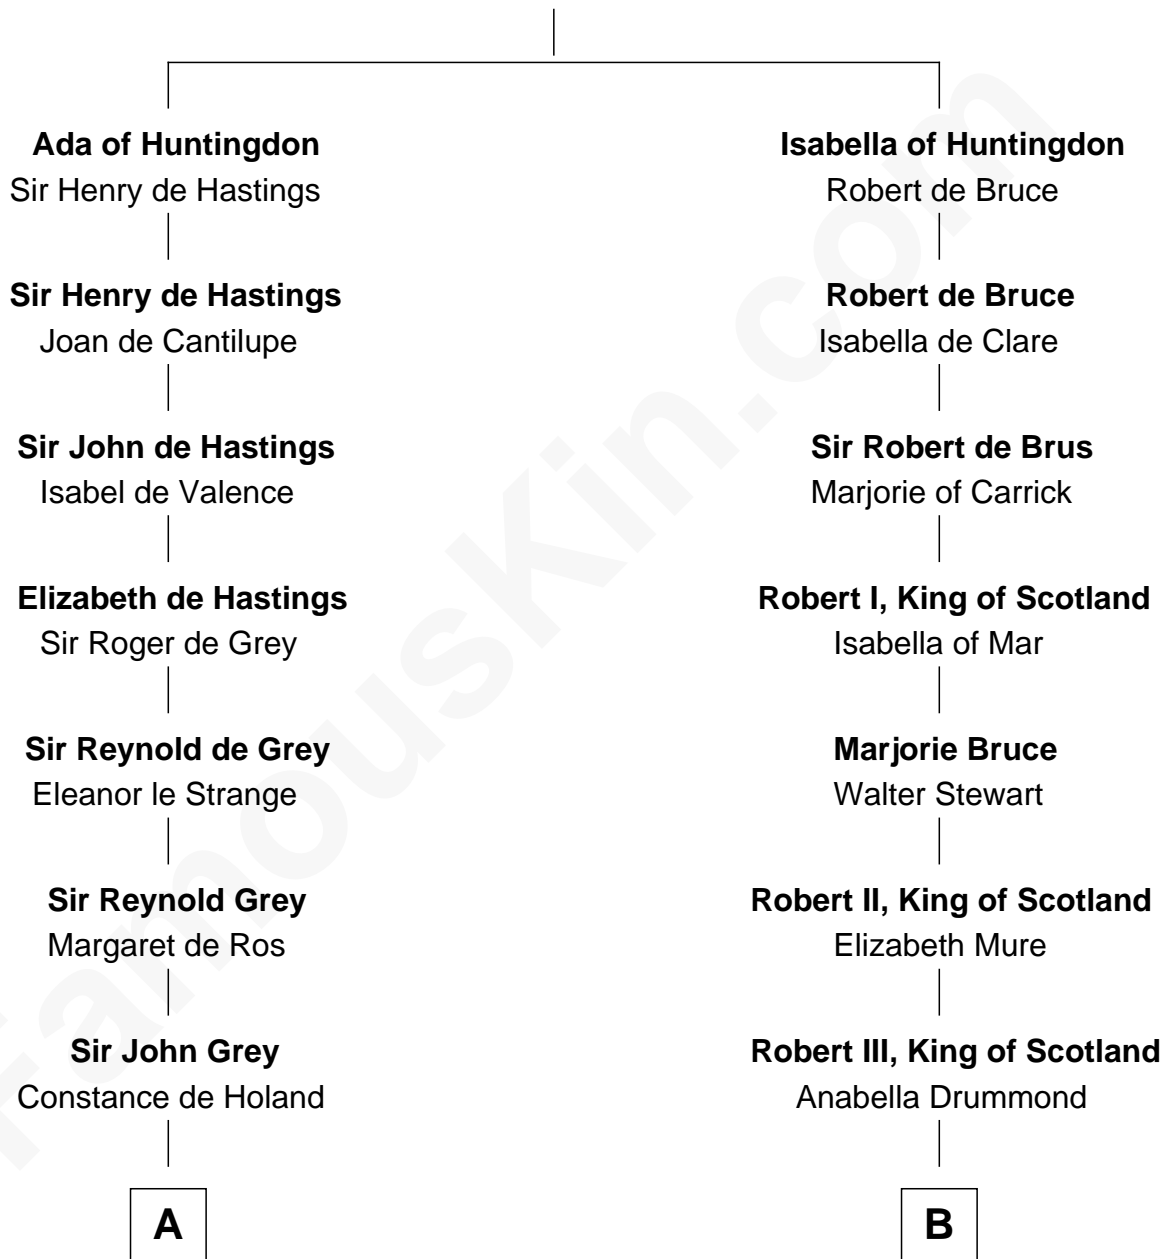

FamousKin.com Relationship Chart of

Horace Gray

U.S. Supreme Court Justice

20th cousin of

Alexander Hamilton

1st U.S. Secretary of the Treasury

David of Huntingdon

Maud of Chester