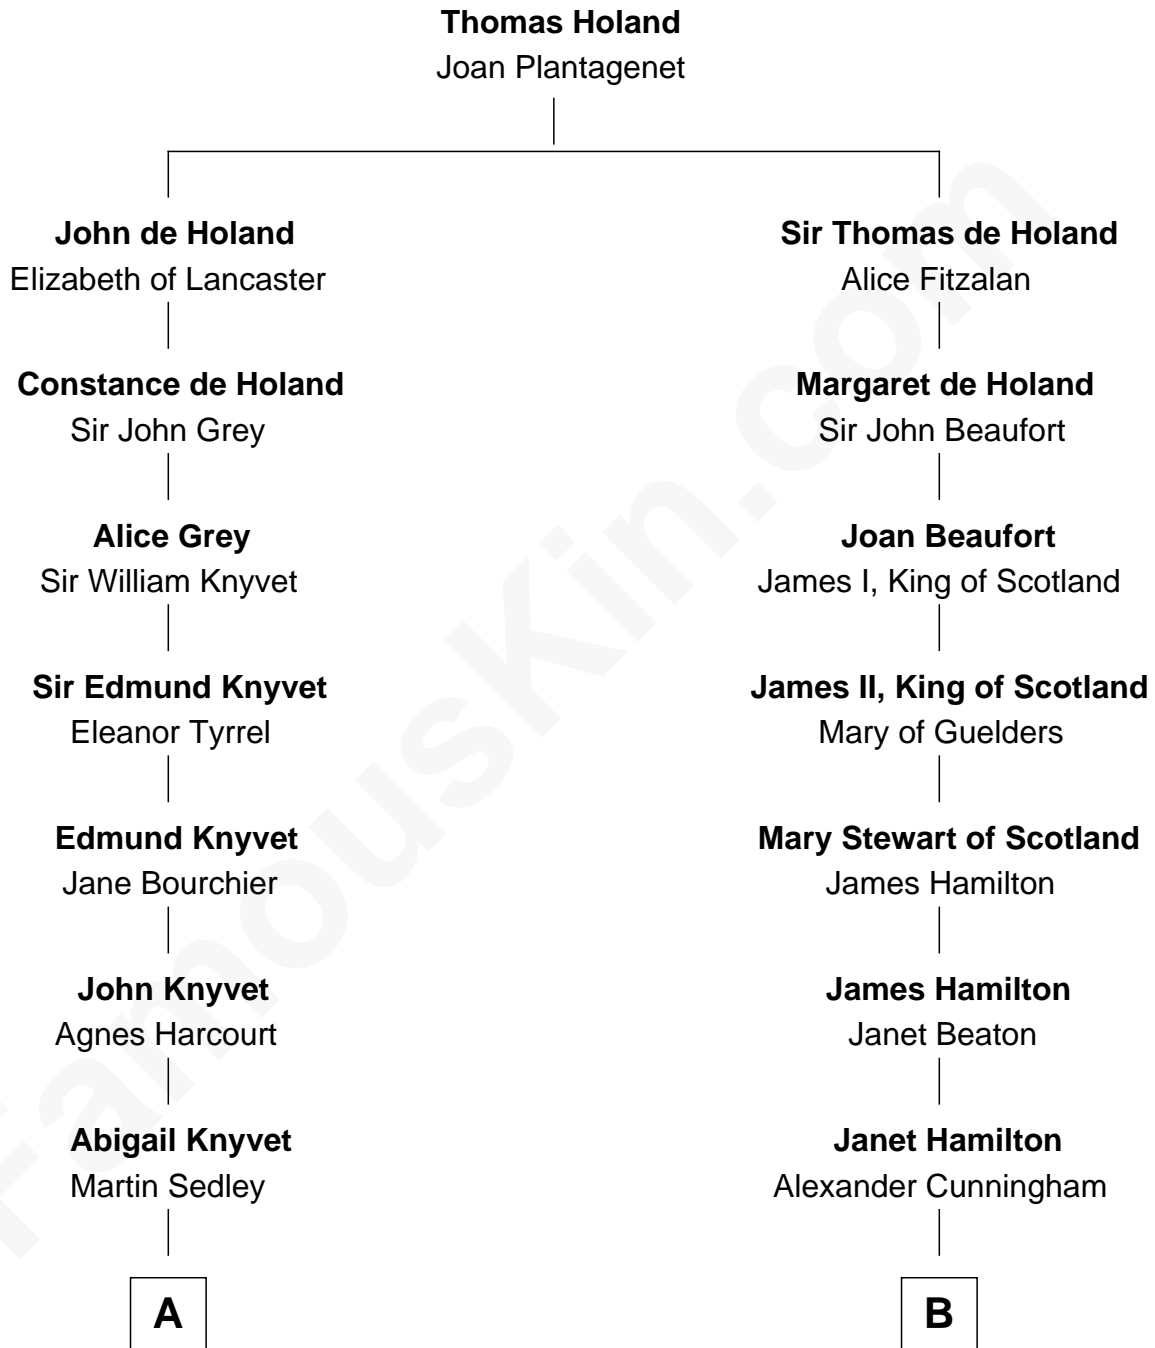

# FamousKin.com Relationship Chart of

**Horace Gray**

*U.S. Supreme Court Justice*

15th cousin of

**Alexander Hamilton**

*1st U.S. Secretary of the Treasury*

**A**

**Muriel Sedley**  
Brampton Gurdon

**Muriel Gurdon**  
Richard Saltonstall

**Nathaniel Saltonstall**  
Elizabeth Ward

**Elizabeth Saltonstall**  
Rev. Rowland Cotton

**Joanna Cotton**  
Rev. John Brown

**Elizabeth Brown**  
John Chipman

**Elizabeth Chipman**  
William Gray

**Horace Gray**  
Harriet Upham

**Horace Gray**

*U.S. Supreme Court Justice*

**B**

**William Cunningham**  
Janet Gordon

**Elizabeth Cunningham**  
Alexander Cunningham

**William Cunningham**  
Elizabeth Stewart