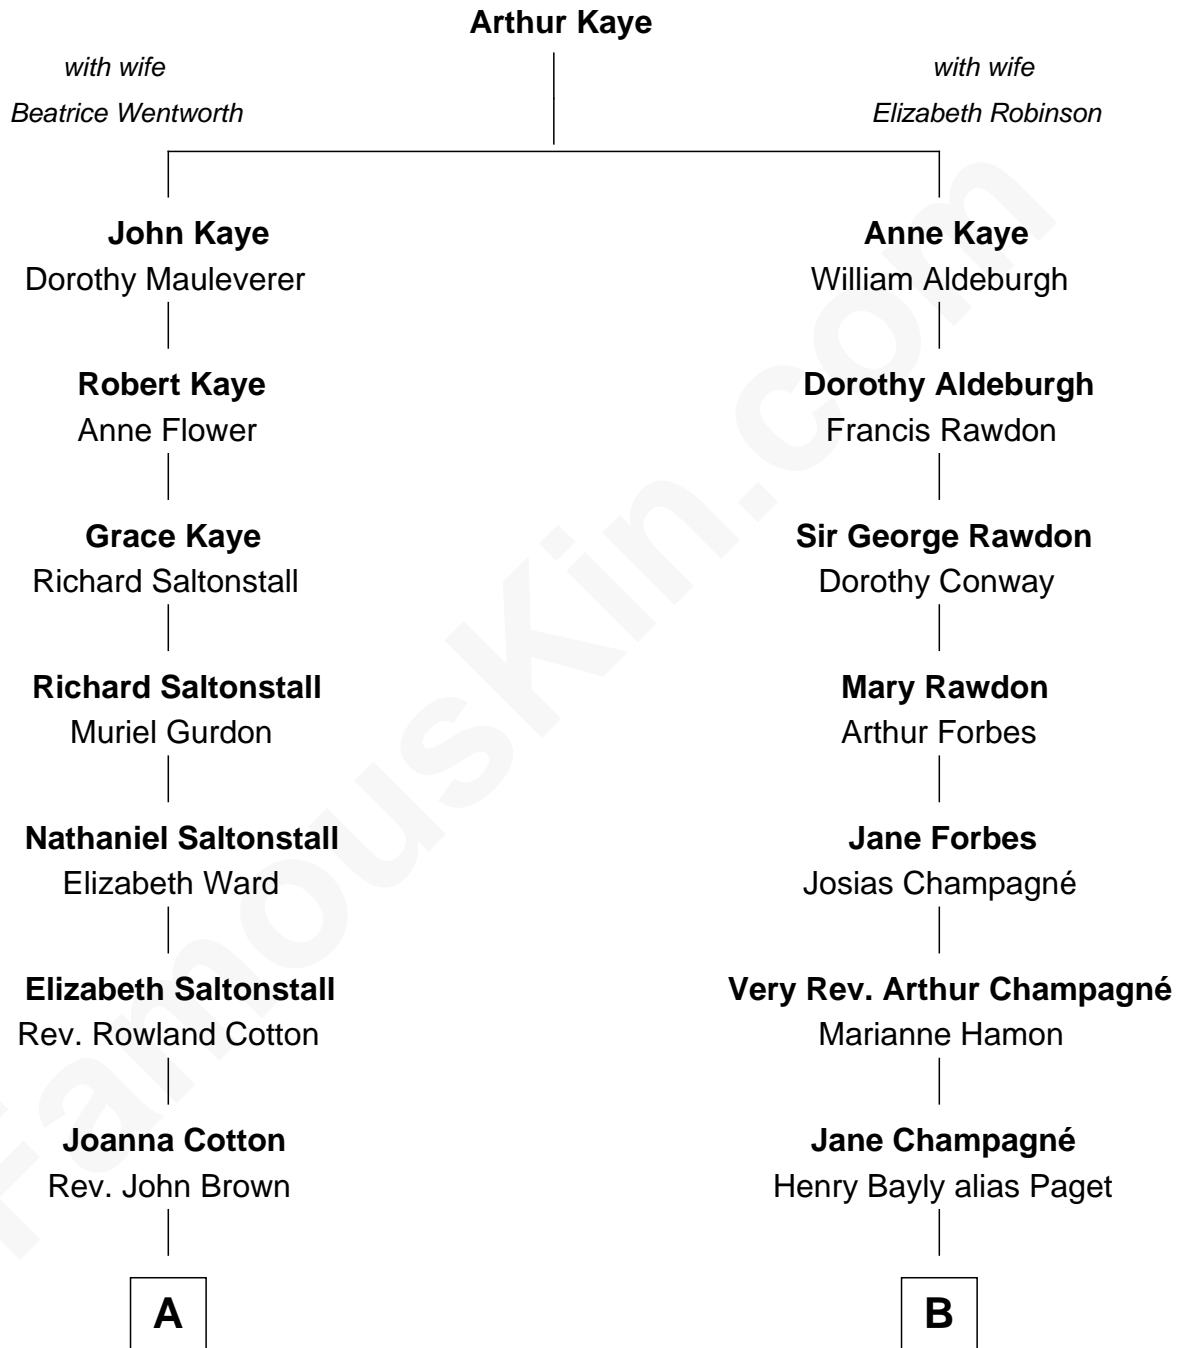

FamousKin.com

Relationship Chart of

Horace Gray

U.S. Supreme Court Justice

10th cousin 3 times removed of

Princess Diana

Princess of Wales

A

Elizabeth Brown

John Chipman

Elizabeth Chipman

William Gray

Horace Gray

Harriet Upham

Horace Gray

U.S. Supreme Court Justice