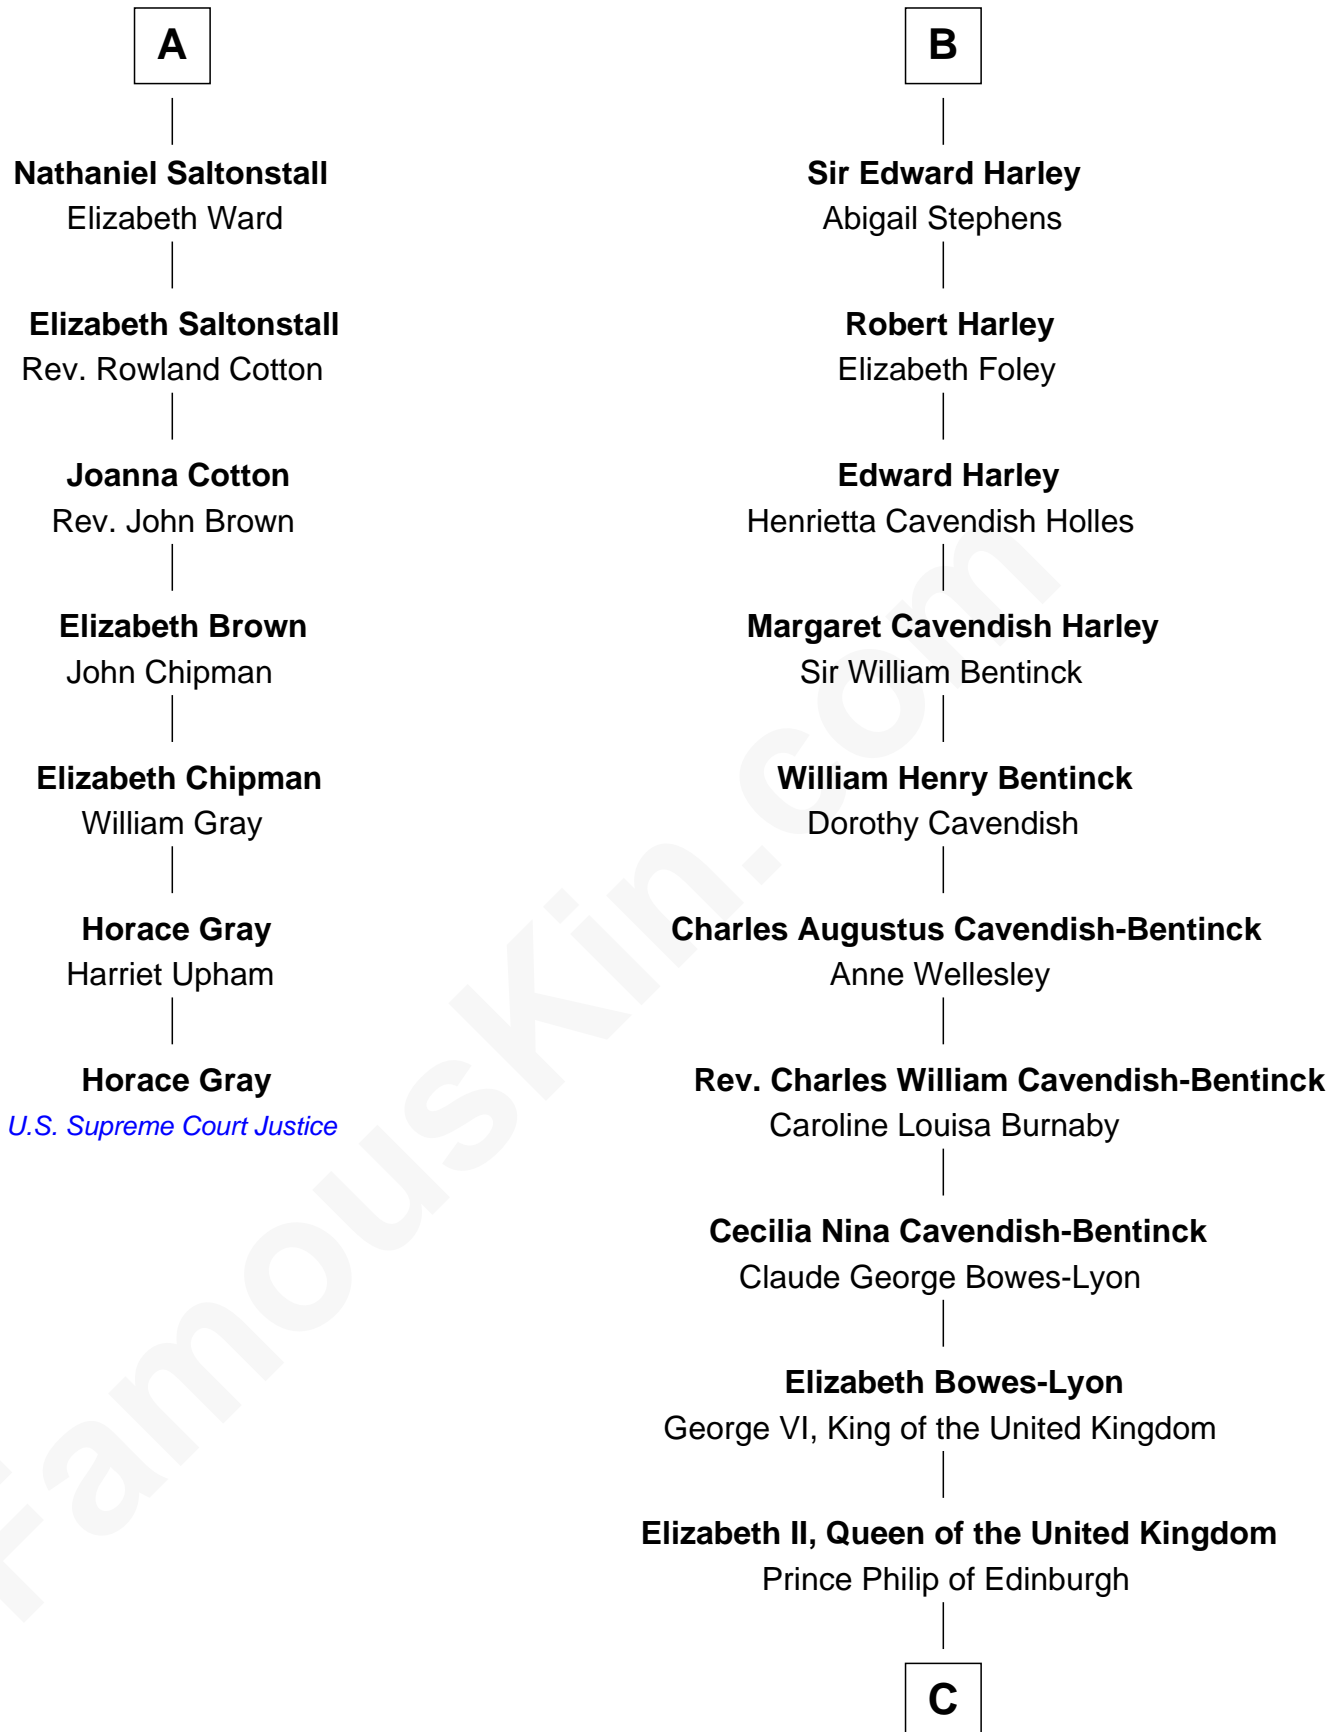

# FamousKin.com Relationship Chart of

**Horace Gray**

*U.S. Supreme Court Justice*

13th cousin 5 times removed of

**Prince William**

*Prince of Wales*

**Sir John Bouchier**

Margaret Berners

**Sir Humphrey Bouchier**

Elizabeth Tilney

**Sir John Bouchier**

Katherine Howard

**Jane Bouchier**

Edmund Knyvet

**John Knyvet**

Agnes Harcourt

Sir Henry Neville

**Sir Richard Neville**

Anne Stafford

**Margaret Neville**

Edward Willoughby

**Elizabeth Willoughby**

Sir Fulk Greville

**Eleanor Greville**

Sir John Conway

**Sir Edward Conway**

Dorothy Tracy

**Brilliana Conway**

Sir Robert Harley

**B**

**C**

**Charles III, King of the United Kingdom**