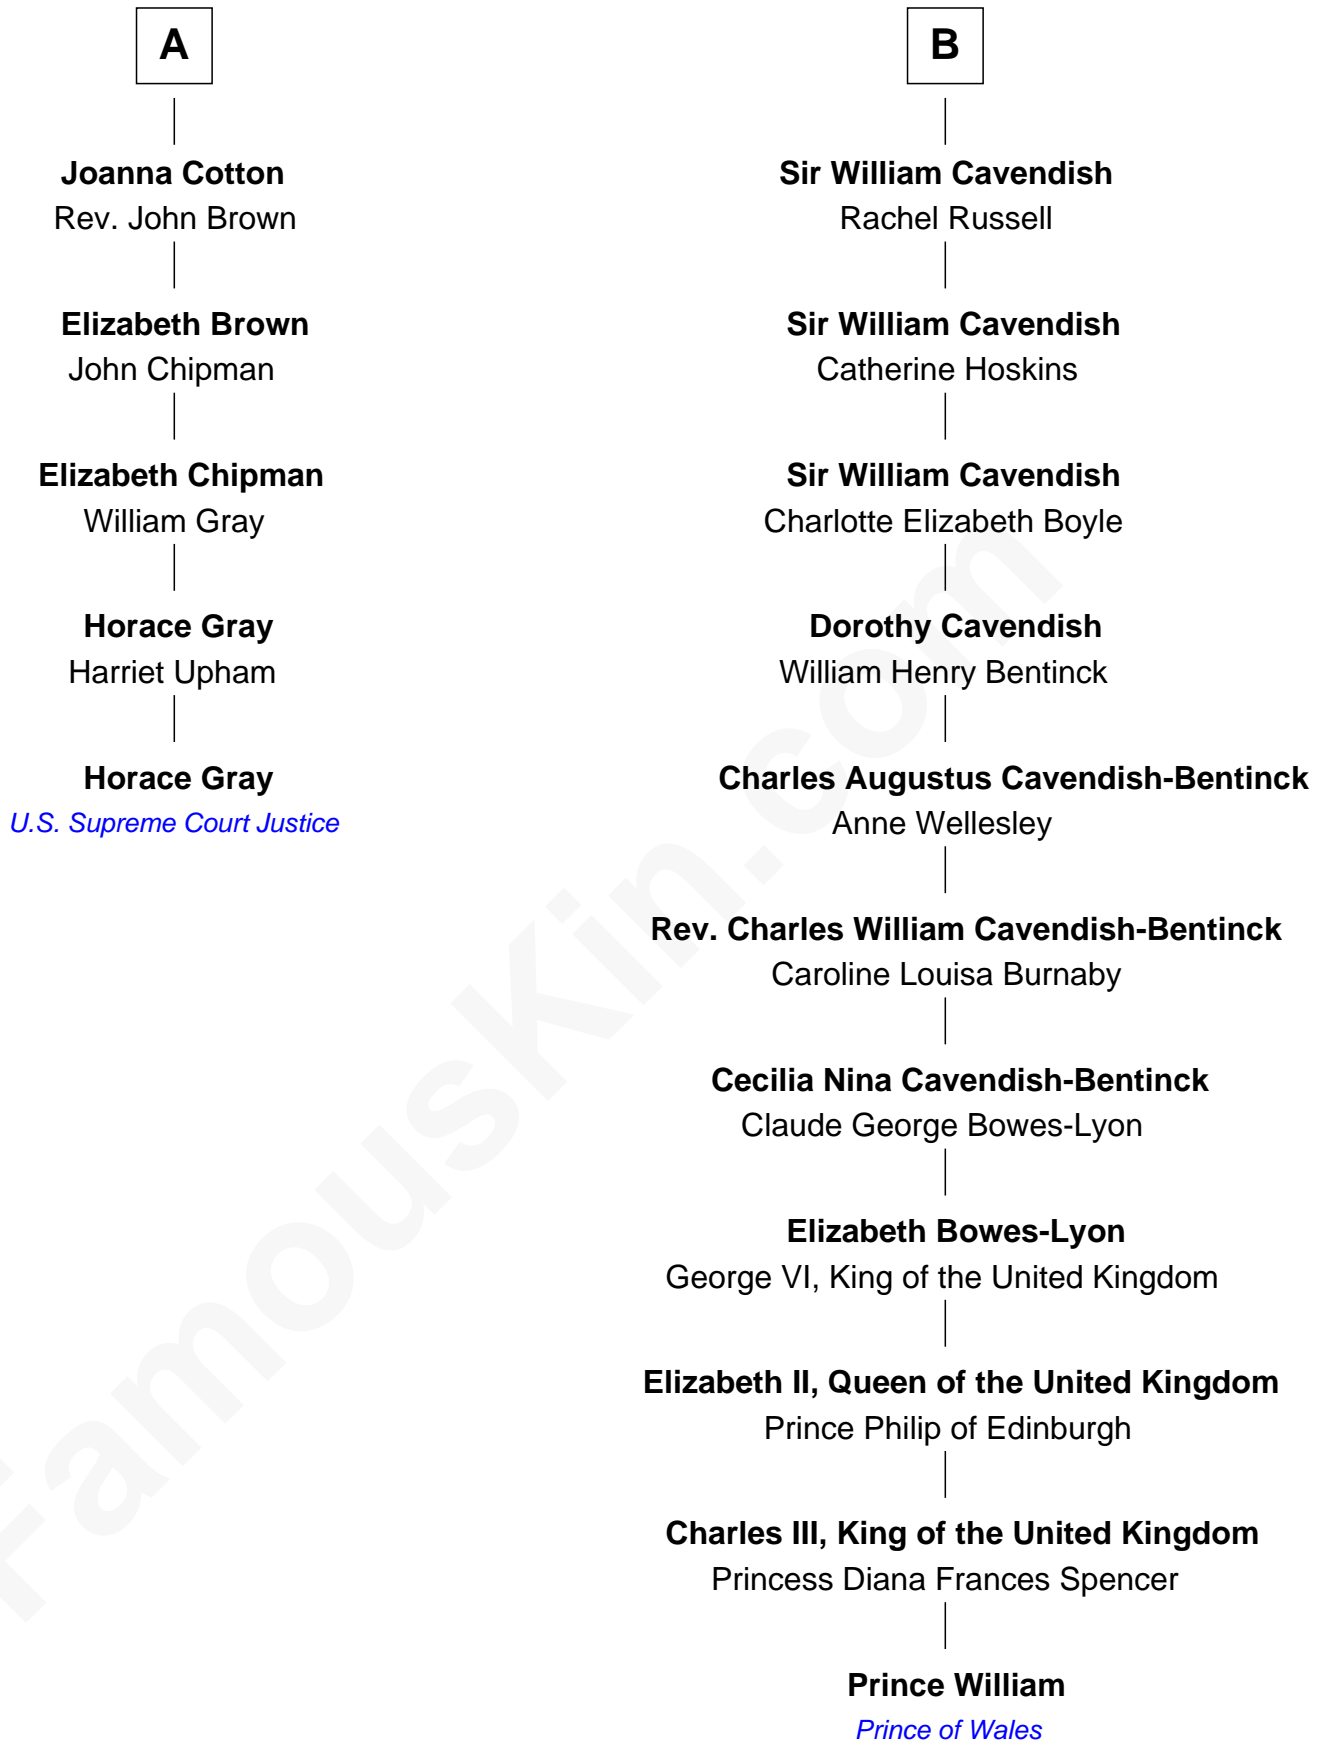

FamousKin.com Relationship Chart of

Horace Gray

U.S. Supreme Court Justice

11th cousin 6 times removed of

Prince William

Prince of Wales

Sir Edmund Knyvet

Eleanor Tyrrel

Sir William Cecil

Elizabeth Cecil

William Cavendish

Sir William Cavendish

Mary Butler

B

William photo by [InSapphoWeTrust](#) [\(CC BY-SA 2.0\)](#)